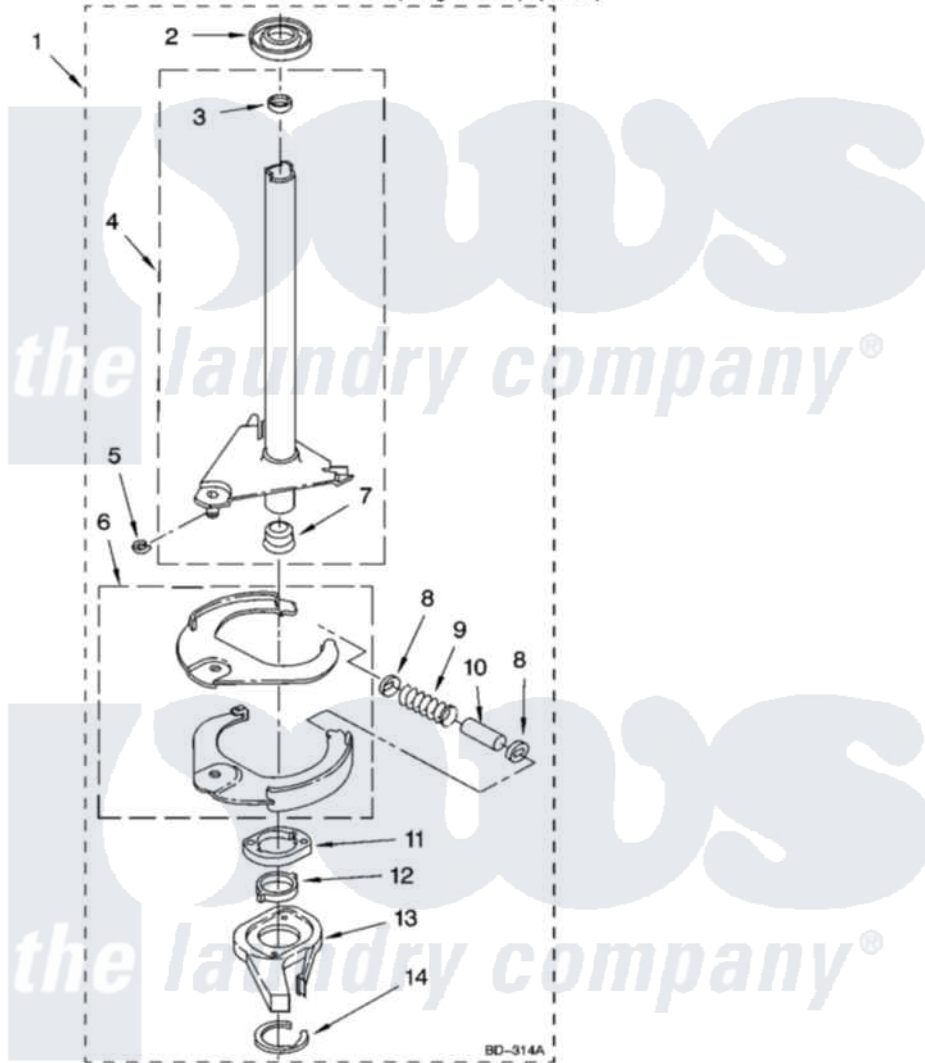

Whirlpool LBR5432PQ1 07 - BRAKE AND DRIVE TUBE PARTS

BRAKE AND DRIVE TUBE PARTS

For Models: LBR5432PQ1, LBR5432PT1
(Designer White) (Biscuit)

8180585

11

Whirlpool Residential Whirlpool LBR5432PQ1 Washer Parts Parts Diagram 07 - BRAKE AND DRIVE TUBE PARTS
Click on the part number to view part

Item	Original Part Number	Replaced By	Status	Part Description
1	388951	285792		Basketdrive
2	62658			Ring, Thrust
3	356427			Seal, Spin Pinion
4	64027	64208		Tube-Spin
5	64035	W10083190		Ring, Retaining
6	64232	285438		Shoe-Brake
7	62703	8546462		"T" Bearing, Spin Tube
8	3353956	285658		Sleeve
9	62647		Not Available	Spring, Brake
10	3355360	285658		Sleeve
11	661516	8546461		Cam, Brake Release
12	63022			Sleeve, Cam
13	64194	285790		Lining
14	90368	W10083200		Ring, Retaining
"	N/A		Not Available	FOLLOWING PARTS NOT ILLUSTRATED
"	285208			Lubricant