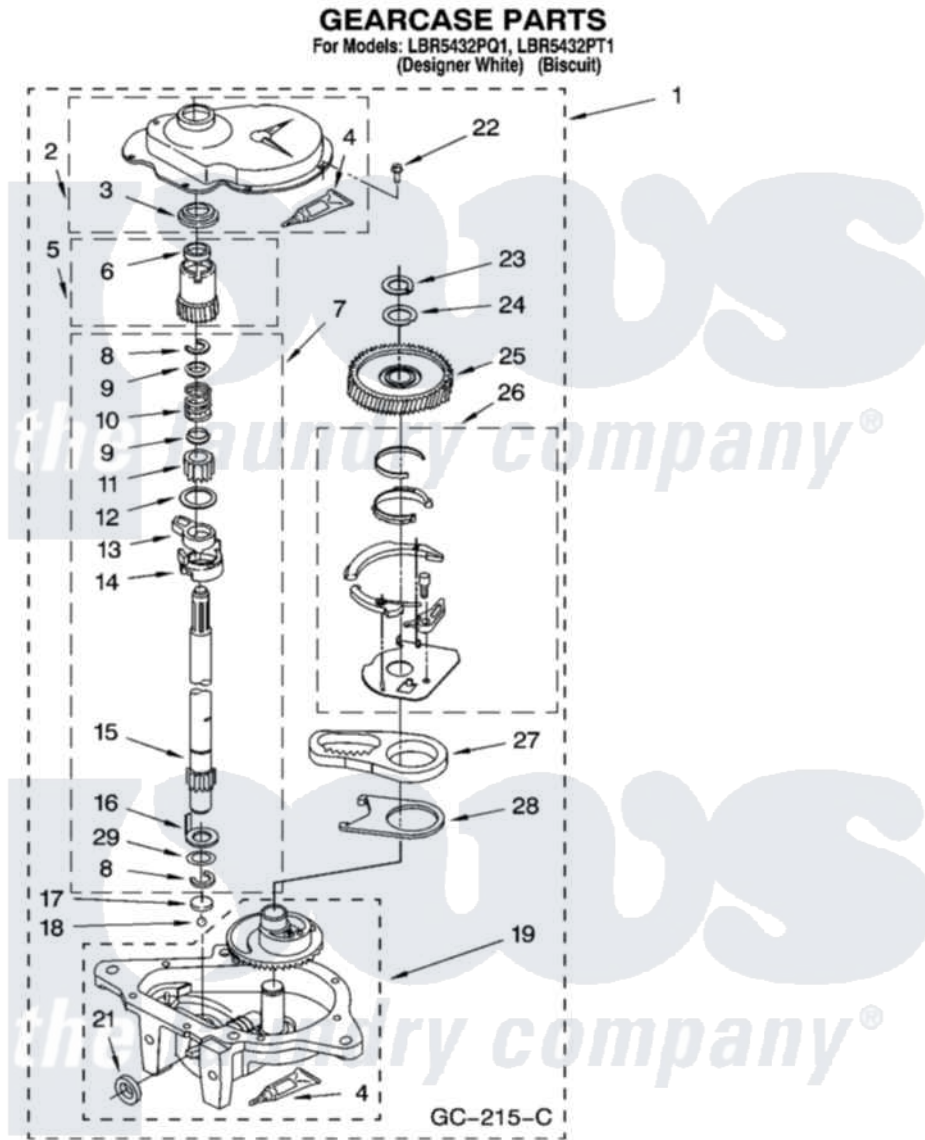

Whirlpool LBR5432PQ1 08 - GEARCASE PARTS

12

8180585

Whirlpool Residential Whirlpool LBR5432PQ1 Washer Parts Parts Diagram 08 - GEARCASE PARTS
Click on the part number to view part

Item	Original Part Number	Replaced By	Status	Part Description
1	3360630	3360629		Gearcase
2	285202			Cover, Gearcase
3	3349985			Seal, Gearcase Cover
4	285195			Sealer Sealer, Gasket
5	63320	285362		Gear and Pinion
6	356427			Seal, Spin Pinion
7	389387			Shaft, Agitator
8	90369		Not Available	Ring, Retaining (2)
9	62677			Retainer, Spring
10	62676			Spring, Agitator
11	63273	285509		Shaft, Agitator
12	62619			Washer, Agitator Gear
13	62580	285206		Cam-Agitator
14	62581	285206		Cam-Agitator
15	285509			Shaft, Agitator
16	62618			Washer, Cam Thrust

17	16018	285205	Bearing
18	85529	285205	Bearing
19	389230	285515	Gearcase
21	285352		Seal Kit, Thrust Plug
22	3351614		Screw, Gearcase Cover Mounting
23	3362552	285765	Ring-Retr
24	285735	285766	Washer Kit, Thrust
25	62570	285362	Gear and Pinon
26	388253	999516	Shelf-Glas
27	3349296	8546456	Rack, Connecting
28	62621		Actuator, Shift
29	388815		Washer, Intermediate 1 3976263 Miscellaneous Parts Bag 2 3976300 Washer, Inlet Hose 3 3366913 Clamp, Hose