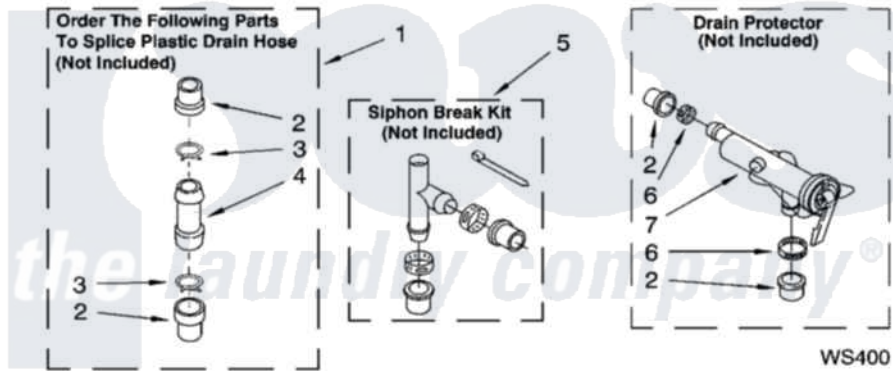

Whirlpool LBR5432PQ1 09 - WATER SYSTEM PARTS, MISCELLANEOUS PARTS, OPTIONAL PARTS (NOT INCLUDED)

WATER SYSTEM PARTS

For Models: LBR5432PQ1, LBR5432PT1
(Designer White) (Biscuit)

8180585

13

Whirlpool [Residential Whirlpool LBR5432PQ1 Washer Parts](#) Parts Diagram 09 - WATER SYSTEM PARTS, MISCELLANEOUS PARTS, OPTIONAL PARTS (NOT INCLUDED)

[Click on the part number to view part](#)

Item	Original Part Number	Replaced By	Status	Part Description
1	285442			Water System Parts
2	285321			Water System Parts
3	370447	285655		Clamp, Hose
4	16272			Connector, Straight
5	285320			Water System Parts
6	65349	285655		Clamp, Hose
7	367031			Water System Parts
1	3957361			Miscellaneous Parts Bag
2	3976300	16123		Washer Inlet-Hose Miscellaneous Parts Must be Ordered Separately.
4	3359452			Nut, Lock
5	389102	W10001130		Foot, Leveling
	72017			Paint, Touch-Up
"	4392899			Paint, Touch-Up