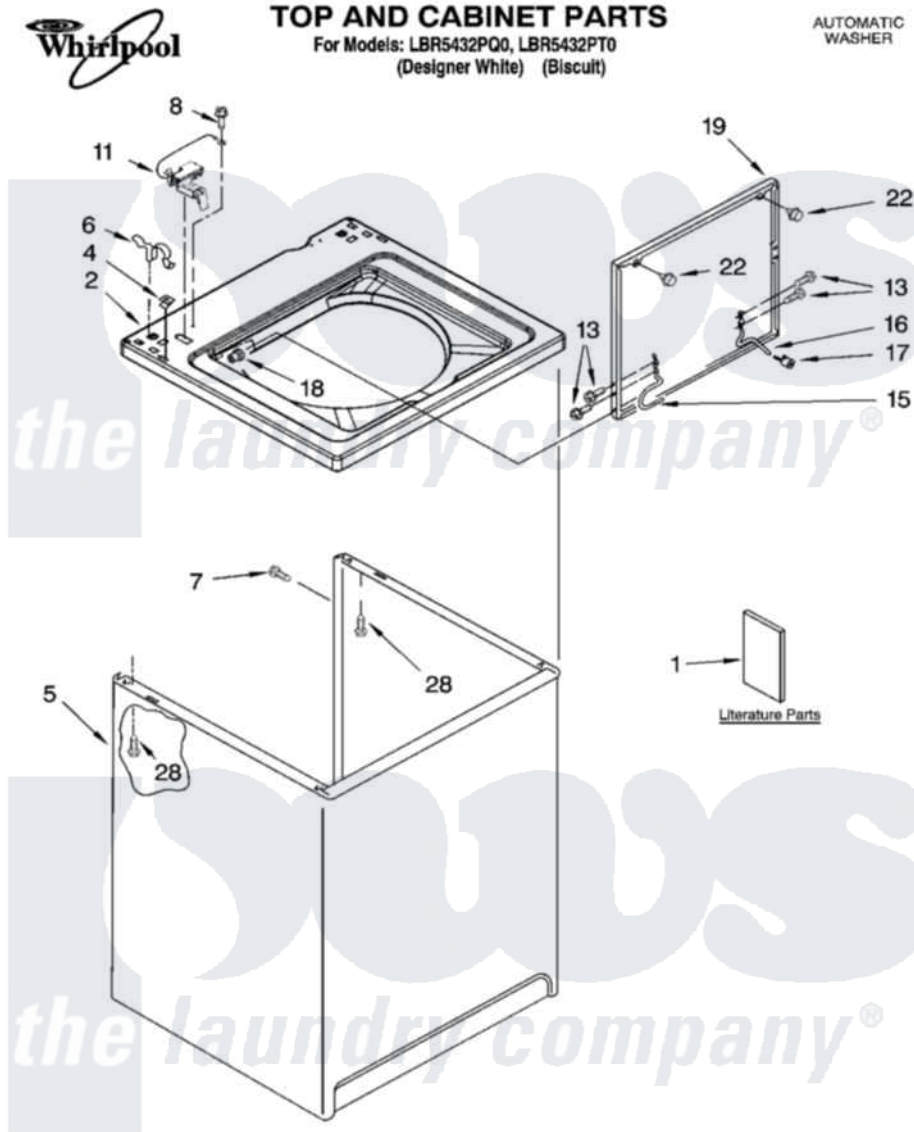

# Whirlpool LBR5432PT0 01 - TOP AND CABINET PARTS

06-04 Litho in U.S.A. (drd)

1

Part No. 8180373

Whirlpool [Residential Whirlpool LBR5432PT0 Washer Parts](#) Parts Diagram 01 - TOP AND CABINET PARTS  
 Click on the part number to view part

Item	Original Part Number	Replaced By	Status	Part Description
1	3956025		Not Available	Installation Instructions
"	3955901		Not Available	Feature Sheet
"	3955869		Not Available	Use & Care Guide
"	8557228		Not Available	Wiring Diagram
"	3956346		Not Available	Energy Guide
"	N/A		Not Available	Following May Be Purchased
"	N/A		Not Available	DO-IT-YOURSELF REPAIR MANUALS
"	<a href="#">4313896</a>			Do-It-Yourself Repair Manuals
2	<a href="#">8541621</a>			Top
"	<a href="#">8541623</a>			Top
4	<a href="#">357213</a>			Nut, Push-In
5	<a href="#">63128</a>			Cabinet
"	<a href="#">3954777</a>			Cabinet
6	<a href="#">62780</a>			Clip, Top And Cabinet And Rear Panel
7	3357011	<a href="#">308685</a>		Side Trim )

8	<a href="#">3351614</a>		Screw, Gearcase Cover Mounting
11	<a href="#">8318084</a>		Switch, Lid
13	3351355	<a href="#">W10119828</a>	Screw, Lid Hinge Mounting
15	<a href="#">8318088</a>		Hinge, Lid
16	<a href="#">54583</a>		Hinge, Lid
17	<a href="#">19119</a>		Bumper, Lid Hinge
18	<a href="#">21258</a>		Bearing, Lid Hinge
19	8542383	<a href="#">W10193857</a>	Lid
"	8542385	<a href="#">3957521</a>	Lid
22	<a href="#">9724509</a>		Bumper, Lid
28	<a href="#">3390631</a>		Screw, 10-16 X 3/8