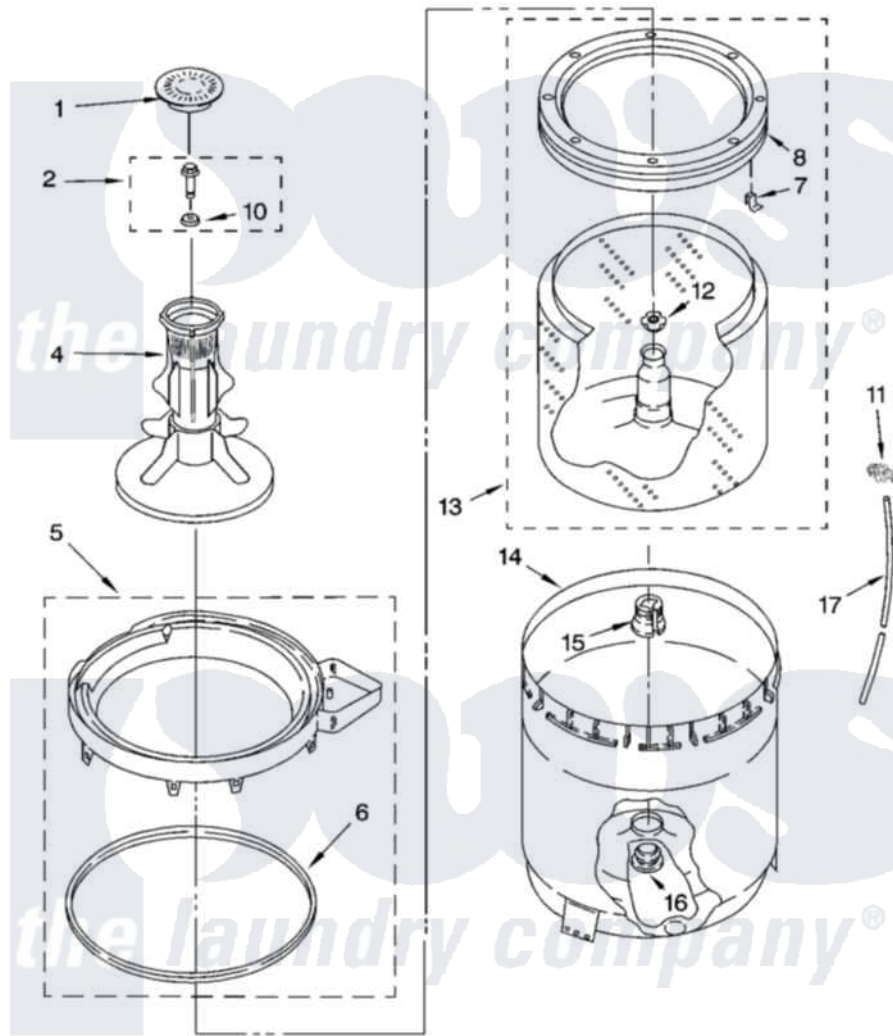

# Whirlpool LBR5432PT0 03 - AGITATOR, BASKET AND TUB PARTS

## AGITATOR, BASKET AND TUB PARTS

For Models: LBR5432PQ0, LBR5432PT0  
(Designer White) (Biscuit)

8180373

5

Whirlpool [Residential Whirlpool LBR5432PT0 Washer Parts](#) Parts Diagram 03 - AGITATOR, BASKET AND TUB PARTS  
Click on the part number to view part

Item	Original Part Number	Replaced By	Status	Part Description
1	<a href="#">3352483</a>			Cap, Agitator
2	<a href="#">358237</a>			Screw And Washer
4	<a href="#">63377</a>			Agitator
5	<a href="#">3360611</a>			Tub Ring And Gasket Assembly
6	<a href="#">3359586</a>			Gasket, Tub Ring
7	<a href="#">8519815</a>			Clip, Balance Ring
8	<a href="#">3956205</a>			Balance Ring
10	<a href="#">3949550</a>			Washer
11	<a href="#">2219077</a>			Clip, Pressure Switch Hose
12	<a href="#">21366</a>			Nut, Spanner
13	3956206	<a href="#">3956207</a>		Basket And Balance Ring
14	<a href="#">63125</a>			Tub
15	<a href="#">389140</a>			Tub Block, Basket Drive
16	<a href="#">383727</a>			Gasket, Centerpodt
17	3363657	<a href="#">353244</a>		Hose, Pressure Switch