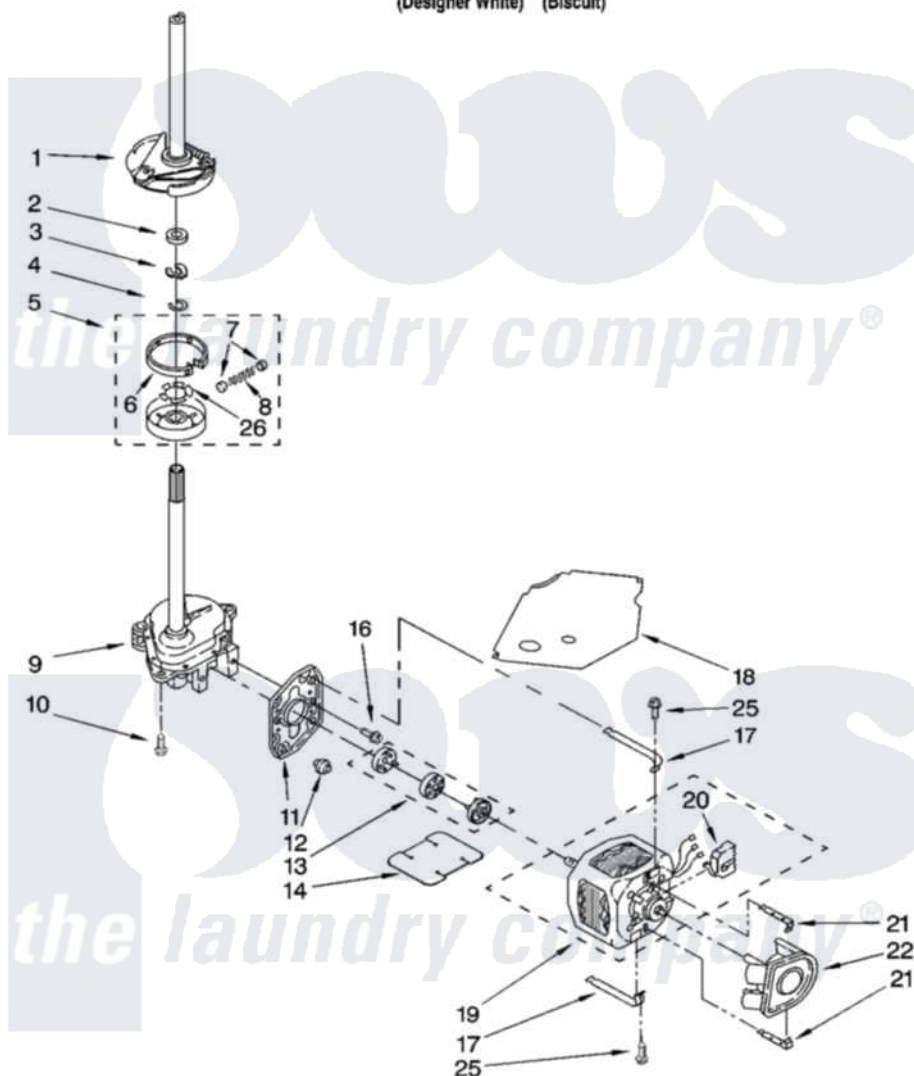

Whirlpool LBR5432PT0 04 - BRAKE, CLUTCH, GEARCASE, MOTOR AND PUMP PARTS

BRAKE, CLUTCH, GEARCASE, MOTOR AND PUMP PARTS

For Models: LBR5432PQ0, LBR5432PT0

(Designer White) (Biscuit)

8180373

7

Whirlpool [Residential Whirlpool LBR5432PT0 Washer Parts](#) Parts Diagram 04 - BRAKE, CLUTCH, GEARCASE, MOTOR AND PUMP PARTS

[Click on the part number to view part](#)

Item	Original Part Number	Replaced By	Status	Part Description
1	388951	285792		Basketdrive
2	63292			Washer, Spin Tube Thrust
3	62697	W10080230		Ring, Spin Tube Support
4	63283	285353		Ring
5	3951311	285785		Clutch
6	3951308	285790		Lining
7	62646			Cap, Clutch Spring
8	3946792			Spring And Damper Assembly
9	3360630	3360629		Gearcase
10	3357334	3400516		Screw Anti-Rattle
11	62611			Plate, Motor Mount To Gearcase
12	62691			Grommet, Motor
13	285753	285753A		Coupling
14	3946532			Shield, Motor

16	3400516		Screw Anti-Rattle
17	3349637	W10086010	Retainer, Motor
18	3362089		Shield, Tub To Motor
19	8528157	661600	Motor, Main Drive
20	3952056		Switch, Main Drive Motor
21	8546127		Retainer, Pump
22	3363394		Pump
25	3387485	273556	Screw, 10-16 X 5/8
26	3355454		Clip, Main Drive