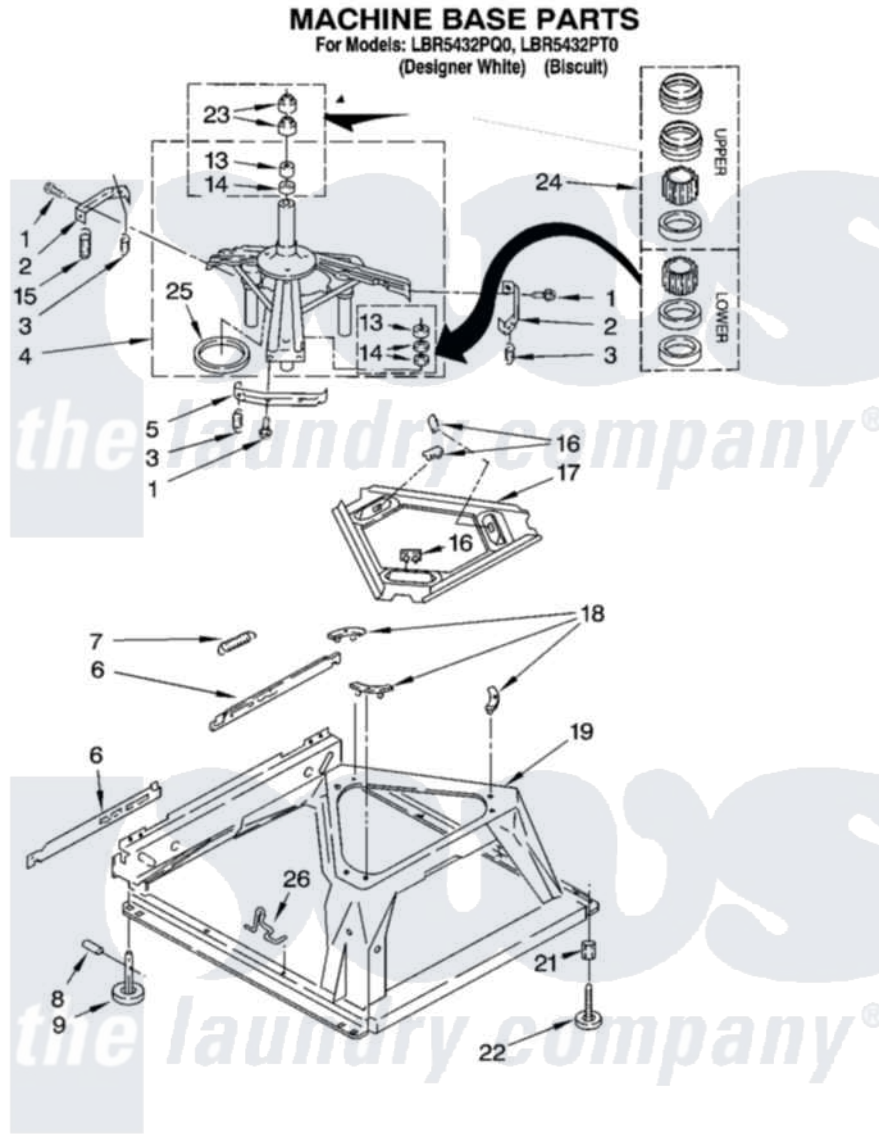

# Whirlpool LBR5432PT0 05 - MACHINE BASE PARTS

8

8180373

Whirlpool [Residential Whirlpool LBR5432PT0 Washer Parts](#) Parts Diagram 05 - MACHINE BASE PARTS  
 Click on the part number to view part

Item	Original Part Number	Replaced By	Status	Part Description
1	<a href="#">3400076</a>			Screw, Bracket Mounting
2	<a href="#">64067</a>			Bracket, Spring Outer
3	<a href="#">63907</a>			Spring, Suspension
4	3362087	<a href="#">280184</a>		Support
5	<a href="#">64065</a>			Bracket, Spring Outer
6	<a href="#">63138</a>			Link, Leveling Mechanism
7	62597	<a href="#">8316845</a>		Spring
8	<a href="#">62837</a>			Pin, Knurled
9	62596	<a href="#">285244</a>		Feet-Leveling
13	3347047	<a href="#">8546455</a>		Bearing, Centerpost
14	357409	<a href="#">359449</a>		Seal, Agitator Shaft
15	388492	<a href="#">W10250667</a>		Spring, Counterweight
16	62568	<a href="#">285219</a>		Pad
17	<a href="#">3946509</a>			Plate, Suspension
18	3363660	<a href="#">285744</a>		Pad
19	3349337	<a href="#">285459</a>		Base

21	<a href="#">3359452</a>		Nut, Lock
22	389102	<a href="#">W10001130</a>	Foot, Leveling
23	356934	<a href="#">8577376</a>	Seal, Centerpost
24	<a href="#">285203</a>		Centerpost Bearing Kit
25	<a href="#">63134</a>		Ring, Sound Deadening
26	63806	<a href="#">W10145155</a>	Retainer, Suspension Spring