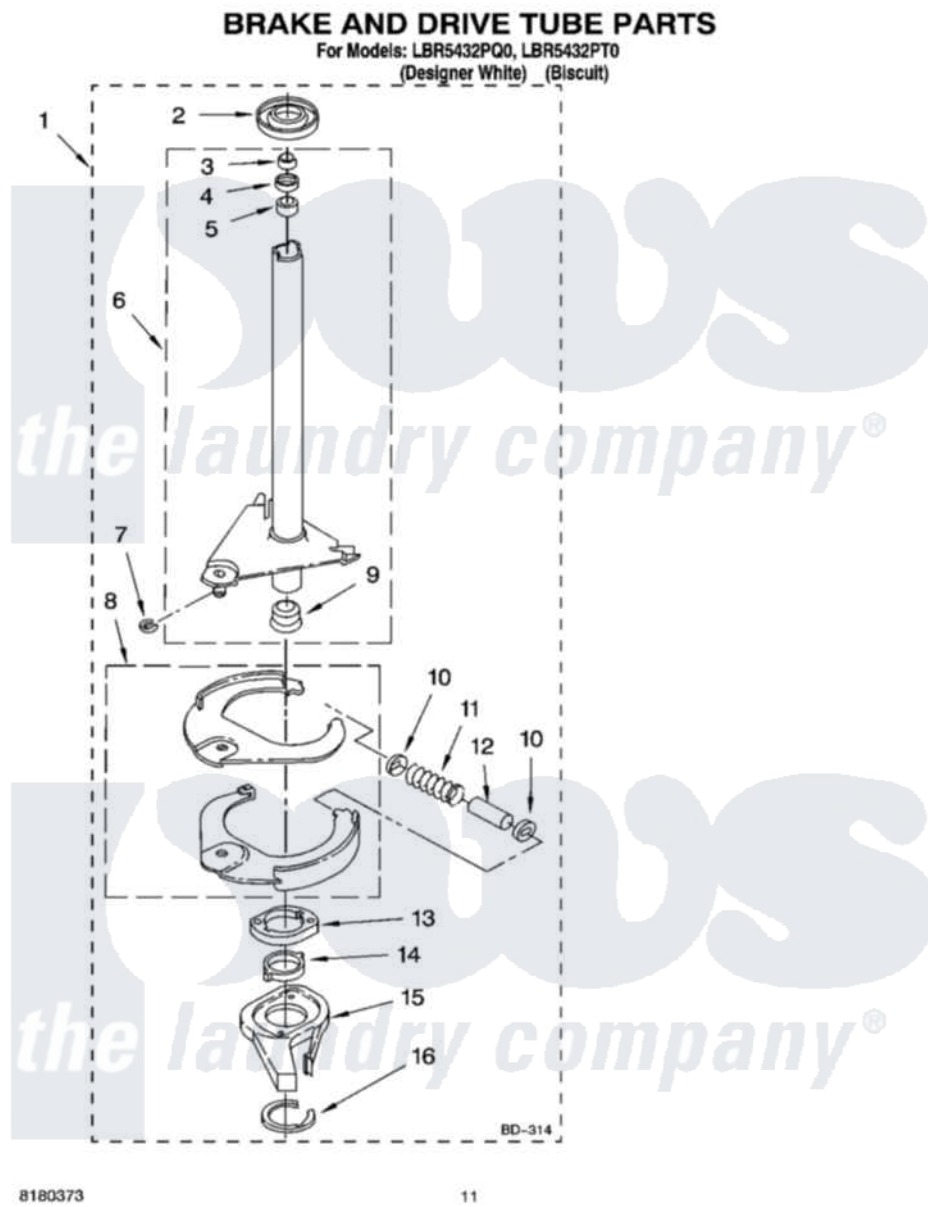

Whirlpool LBR5432PT0 07 - BRAKE AND DRIVE TUBE PARTS

8180373

11

Whirlpool Residential Whirlpool LBR5432PT0 Washer Parts Parts Diagram 07 - BRAKE AND DRIVE TUBE PARTS
Click on the part number to view part

Item	Original Part Number	Replaced By	Status	Part Description
1	388951	285792		Basketdrive
2	62658			Ring, Thrust
3	91939			Seal, Shaft
4	356427			Seal, Spin Pinion
5	356937			Spacer, Drive Tube
6	64027	64208		Tube-Spin
7	64035	W10083190		Ring, Retaining
8	64232	285438		Shoe-Brake
9	62703	8546462		"T" Bearing, Spin Tube
10	62648	285658		Sleeve
11	62647		Not Available	Spring, Brake
12	62909	285658		Sleeve
13	63023	8546461		Cam, Brake Release
14	63022			Sleeve, Cam
15	64194	285790		Lining
16	90368	W10083200		Ring, Retaining

" N/A

Not Available

FOLLOWING PARTS NOT
ILLUSTRATED

" [285208](#)

Lubricant