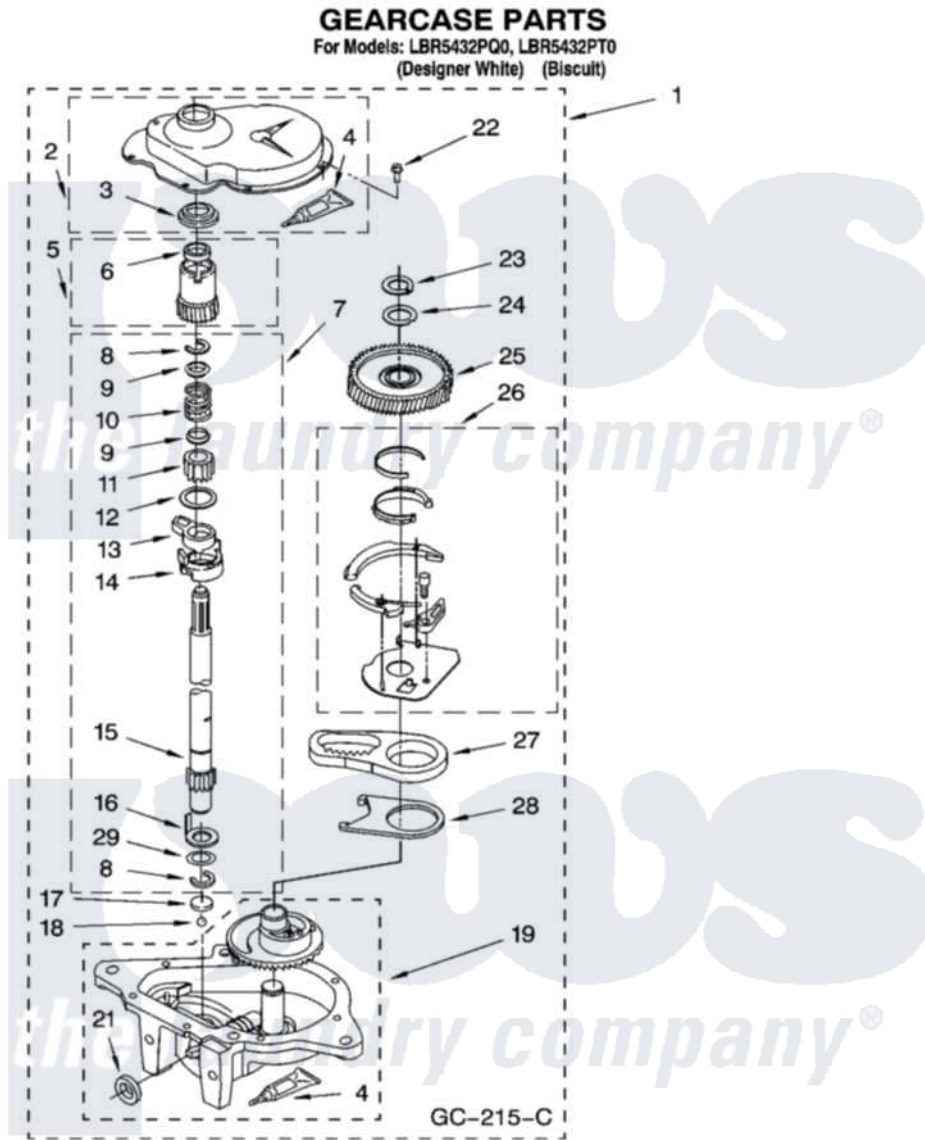

Whirlpool LBR5432PT0 08 - GEARCASE PARTS

12

8180373

Whirlpool [Residential Whirlpool LBR5432PT0 Washer Parts](#) Parts Diagram 08 - GEARCASE PARTS
Click on the part number to view part

Item	Original Part Number	Replaced By	Status	Part Description
1	3360630	3360629		Gearcase
2	285202			Cover, Gearcase
3	3349985			Seal, Gearcase Cover
4	285195			Sealer Sealer, Gasket
5	63320	285362		Gear and Pinion
6	356427			Seal, Spin Pinion
7	389387			Shaft, Agitator
8	90369		Not Available	Ring, Retaining (2)
9	62677			Retainer, Spring
10	62676			Spring, Agitator
11	63273	285509		Shaft, Agitator
12	62619			Washer, Agitator Gear
13	62580	285206		Cam-Agitator
14	62581	285206		Cam-Agitator
15	285509			Shaft, Agitator
16	62618			Washer, Cam Thrust

17	16018	285205	Bearing
18	85529	285205	Bearing
19	389230	285515	Gearcase
21	285352		Seal Kit, Thrust Plug
22	3351614		Screw, Gearcase Cover Mounting
23	3362552	285765	Ring-Retr
24	285735	285766	Washer Kit, Thrust
25	62570	285362	Gear and Pinon
26	388253	999516	Shelf-Glas
27	3349296	8546456	Rack, Connecting
28	62621		Actuator, Shift
29	388815		Washer, Intermediate 1 3976263 Miscellaneous Parts Bag 2 3976300 Washer, Inlet Hose 3 3366913 Clamp, Hose