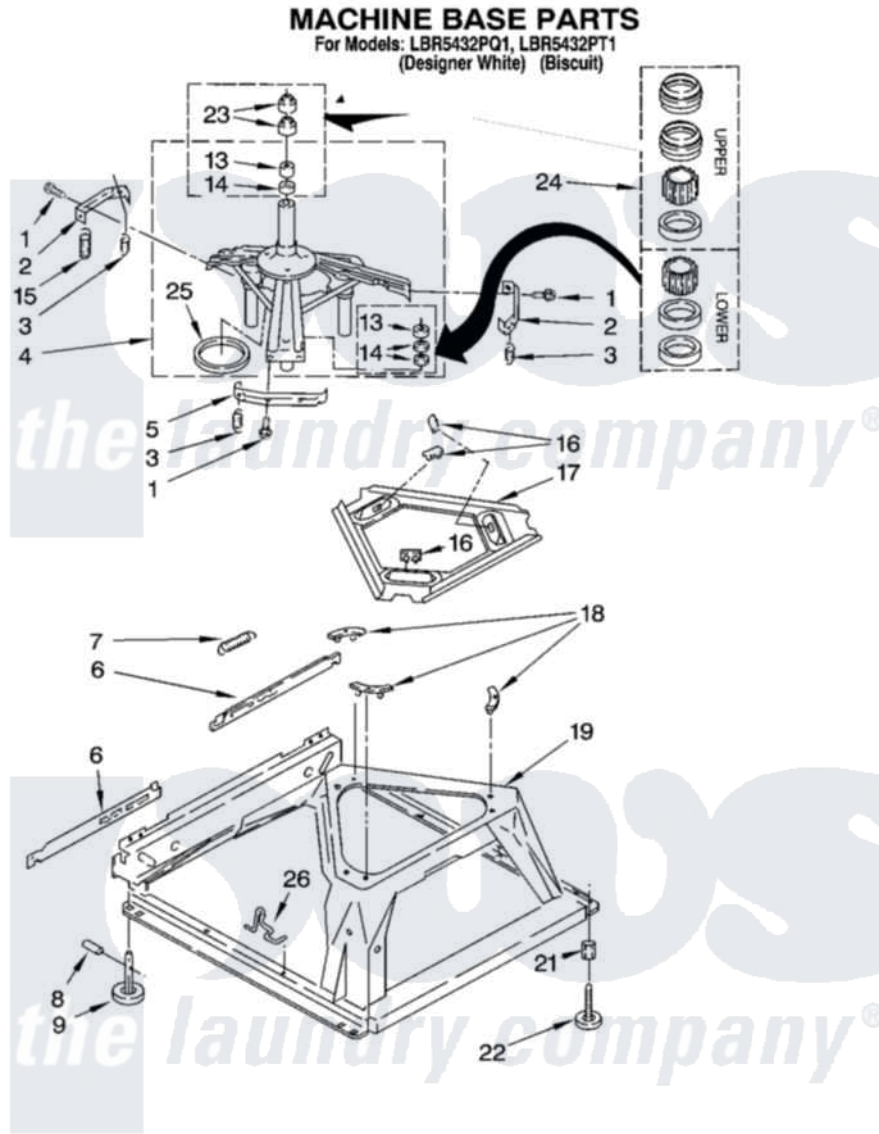

# Whirlpool LBR5432PT1 05 - MACHINE BASE PARTS

8

8180585

Whirlpool Residential Whirlpool LBR5432PT1 Washer Parts Parts Diagram 05 - MACHINE BASE PARTS  
 Click on the part number to view part

Item	Original Part Number	Replaced By	Status	Part Description
1	<a href="#">3400076</a>			Screw, Bracket Mounting
2	<a href="#">64067</a>			Bracket, Spring Outer
3	<a href="#">63907</a>			Spring, Suspension
4	3362087	<a href="#">280184</a>		Support
5	<a href="#">64065</a>			Bracket, Spring Outer
6	<a href="#">63138</a>			Link, Leveling Mechanism
7	62597	<a href="#">8316845</a>		Spring
8	<a href="#">62837</a>			Pin, Knurled
9	62596	<a href="#">285244</a>		Feet-Leveling
13	3347047	<a href="#">8546455</a>		Bearing, Centerpost
14	357409	<a href="#">359449</a>		Seal, Agitator Shaft
15	388492	<a href="#">W10250667</a>		Spring, Counterweight
16	62568	<a href="#">285219</a>		Pad
17	<a href="#">3946509</a>			Plate, Suspension
18	3363660	<a href="#">285744</a>		Pad
19	3349337	<a href="#">285459</a>		Base

21	<a href="#">3359452</a>		Nut, Lock
22	389102	<a href="#">W10001130</a>	Foot, Leveling
23	356934	<a href="#">8577376</a>	Seal, Centerpost
24	<a href="#">285203</a>		Centerpost Bearing Kit
25	<a href="#">63134</a>		Ring, Sound Deadening
26	63806	<a href="#">W10145155</a>	Retainer, Suspension Spring