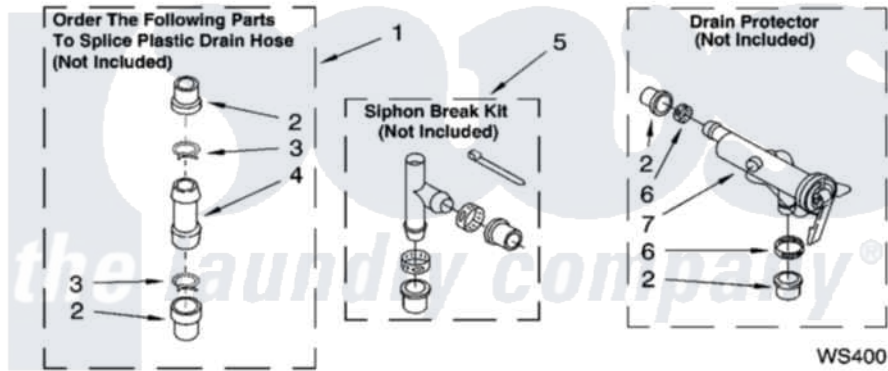

**Whirlpool LBR5432PT2 09 - WATER SYSTEM PARTS, OPTIONAL PARTS
(NOT INCLUDED)**

WATER SYSTEM PARTS

For Models: LBR5432PQ2, LBR5432PT2
(Designer White) (Biscuit)

8190897

13

Whirlpool [Residential Whirlpool LBR5432PT2 Washer Parts](#) Parts Diagram 09 - WATER SYSTEM PARTS,
OPTIONAL PARTS (NOT INCLUDED)
Click on the part number to view part

Item	Original Part Number	Replaced By	Status	Part Description
1	285442			Water System Parts
2	285321			Water System Parts
3	370447	285655		Clamp, Hose
4	16272			Connector, Straight
5	285320			Water System Parts
6	65349	285655		Clamp, Hose
7	367031			Water System Parts
	72017			Paint, Touch-Up
"	4392899			Paint, Touch-Up
"	350938			Paint, Pressurized Spray B
"	350930			Paint, Pressurized Spray B
"	4392901			Paint, Pressurized Spray
"	799344			Paint, Touch-Up)
"	4392900			Paint, Bulk)
"	N/A		Not Available	OIL