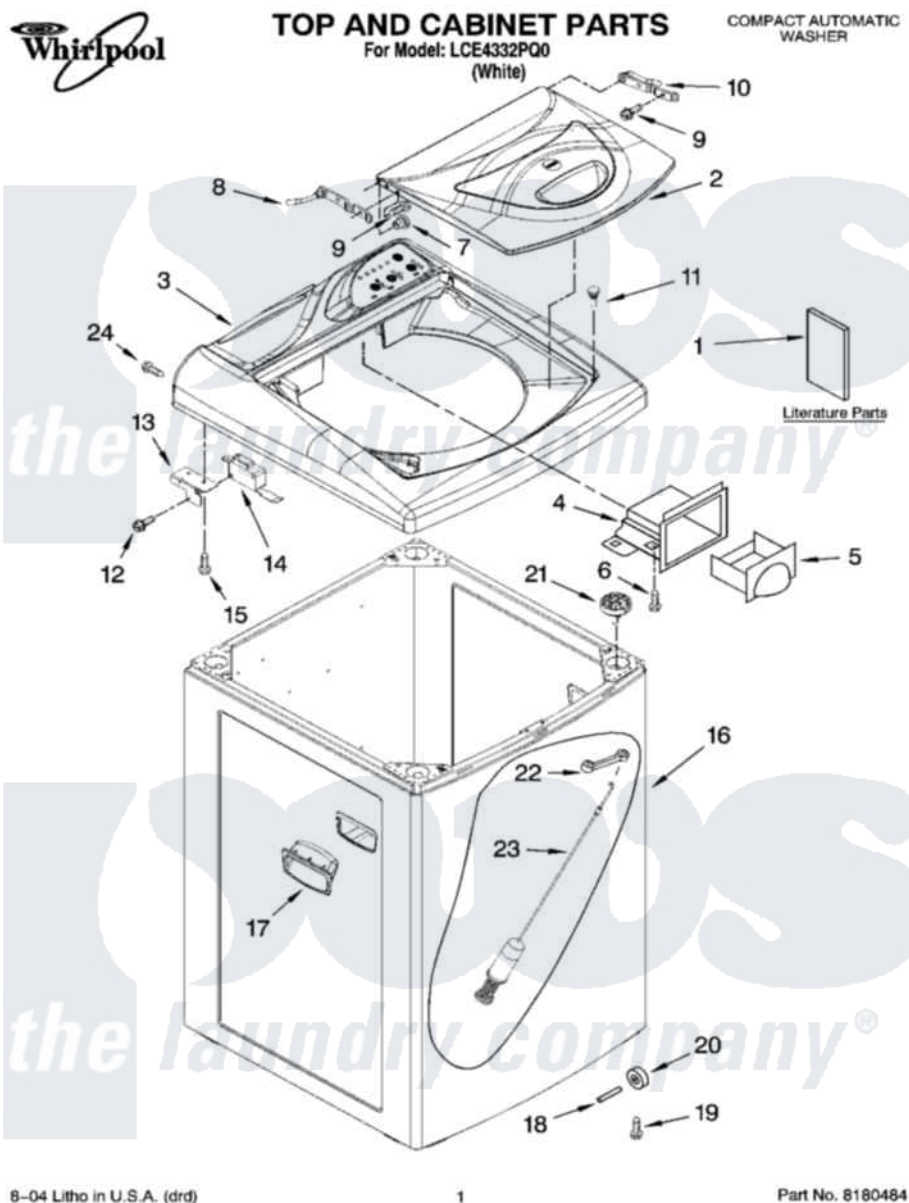

Whirlpool LCE4332PQ0 01 - TOP AND CABINET PARTS

8-04 Litho in U.S.A. (drd)

1

Part No. 8180484

Whirlpool [Residential Whirlpool LCE4332PQ0 Washer Parts](#) Parts Diagram 01 - TOP AND CABINET PARTS
 Click on the part number to view part

Item	Original Part Number	Replaced By	Status	Part Description
1	326035915		Not Available	Use & Care Guide
"	326035893		Not Available	Wiring Diagram & Tech Sheet Assy
2	326040947			Lid
3	326040944			Top
4	326033918			Housing, Dispenser
5	326040949			Drawer, Dispenser
6	8182293	1181135		Screw
7	326034817			Bearing, Hinge
8	326038394			Hinge, Lid
9	326035414			Screw, Lid Hinge
10	326037103			Hinge, Lid
11	326034790			Bumper
12	8182294			Screw
13	326036494			Bracket, Lid Switch
14	326033879			Switch, Lid
15	326041720			Screw

16	326040942		Cabinet
17	326033911		Handle, Cabinet
18	326033978	3935130	Pin, Wheel
19	8182295	3934148	Screw, 10-16 X 1/2
20	326033979	3934872	Caster
21	326021005	326066362	Ball
22	326000047		Strap, Snubber
23	326025313	W10322205	Suspension
24	326016638	3400094	Screw, 10-32 X 3/8