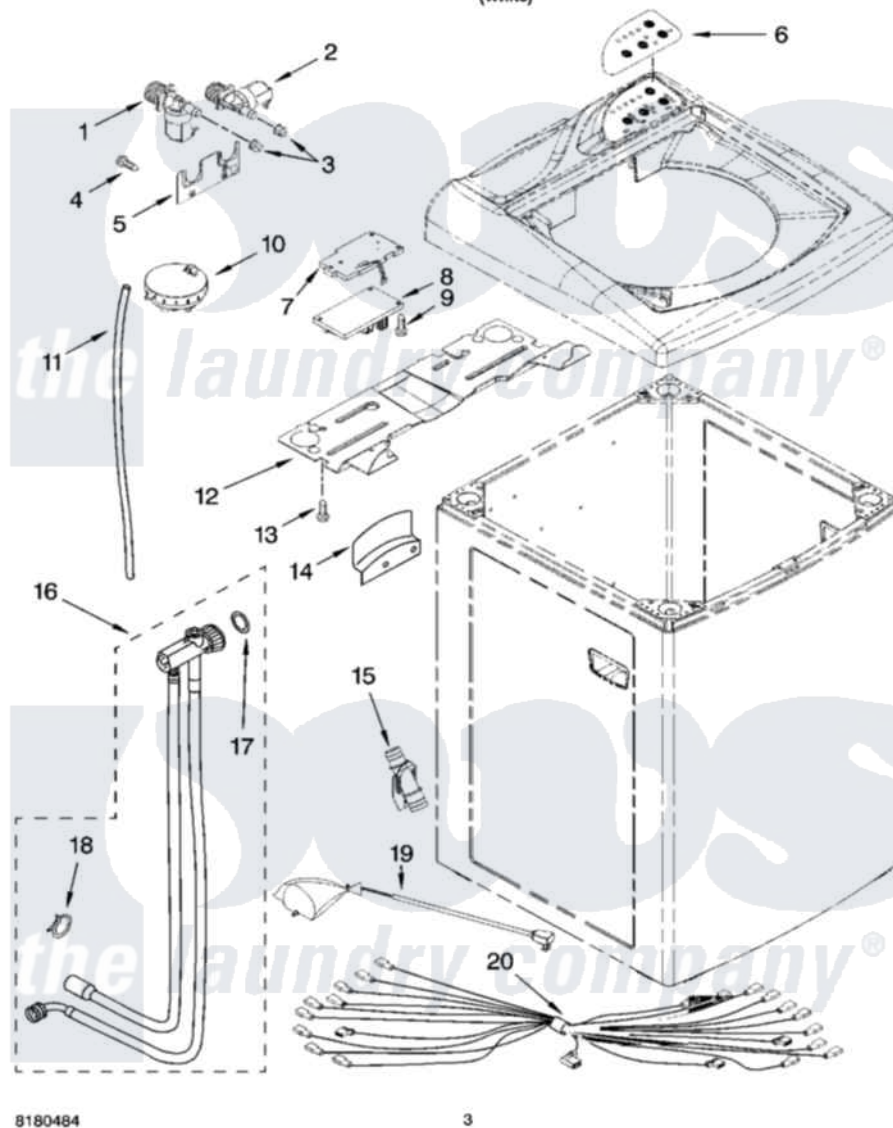

Whirlpool LCE4332PQ0 02 - CONTROLS AND REAR PANEL PARTS

CONTROLS AND REAR PANEL PARTS

For Model: LCE4332PQ0
(White)

8180484

3

Whirlpool [Residential Whirlpool LCE4332PQ0 Washer Parts](#) Parts Diagram 02 - CONTROLS AND REAR PANEL PARTS
Click on the part number to view part

Item	Original Part Number	Replaced By	Status	Part Description
1	326032994			Inlet Valve
2	326032997			Inlet Valve
3	326033919			Seal, Inlet Valve
4	326018823			Screw
5	326027101			Bracket, Inlet Valve
6	326033923			Overlay
7	326034590	326048437		Interface Board
8	326032998	326048436		Control, Electronic
9	326041720			Screw
10	326034589			Switch, Water Level
11	326013200			Hose, Pressure Switch
12	326034866			Shield, Controls
13	8182293	1181135		Screw
14	326034862	356499		Bracket, Hose Storage
15	326034647			Connector, Drain Hose
16	326037973	326048456		Hose Coupler Assembly

17	326037688	16123	Washer Inlet-Hose Miscellaneous Parts Must be Ordered Separately.
18	326038497	285655	Clamp, Hose
19	326039406	326048253	Power Cord Assembly
20	326032995		Harness, Wiring