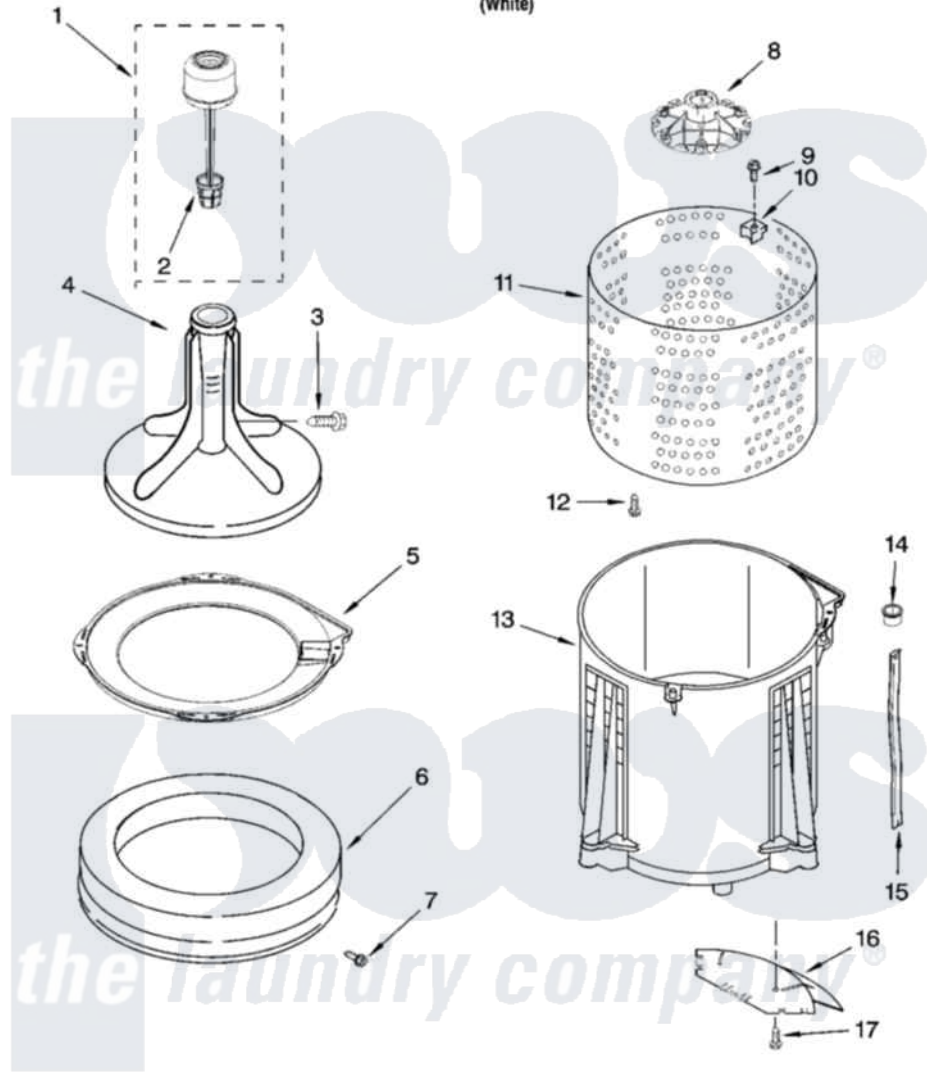

Whirlpool LCE4332PQ0 03 - AGITATOR, BASKET AND TUB PARTS

AGITATOR, BASKET AND TUB PARTS

For Model: LCE4332PQ0
(White)

8180484

5

Whirlpool [Residential Whirlpool LCE4332PQ0 Washer Parts](#) Parts Diagram 03 - AGITATOR, BASKET AND TUB PARTS
Click on the part number to view part

Item	Original Part Number	Replaced By	Status	Part Description
1	326018423			Fabric Softener Dispenser Assembly
2	8182228			Filter, Lint
3	8182296			Screw, Agitator
4	8182227			Agitator
5	326000116	326001402		Ring-Tub
6	8182229			Balance Ring
7	8182298	489491		Screw 8-18 X 5/8
8	8182302	285709		Hub
9	8182301	3428430		Screw
10	8182303			Saddle Block
11	8182230			Basket
12	8182300	3934714		Screw
13	326033908			Tub
14	326036378			Sleeve, Tub Overflow
15	326036377			Bag, Tub Overflow
16	326033906			Shield, Tub/Motor