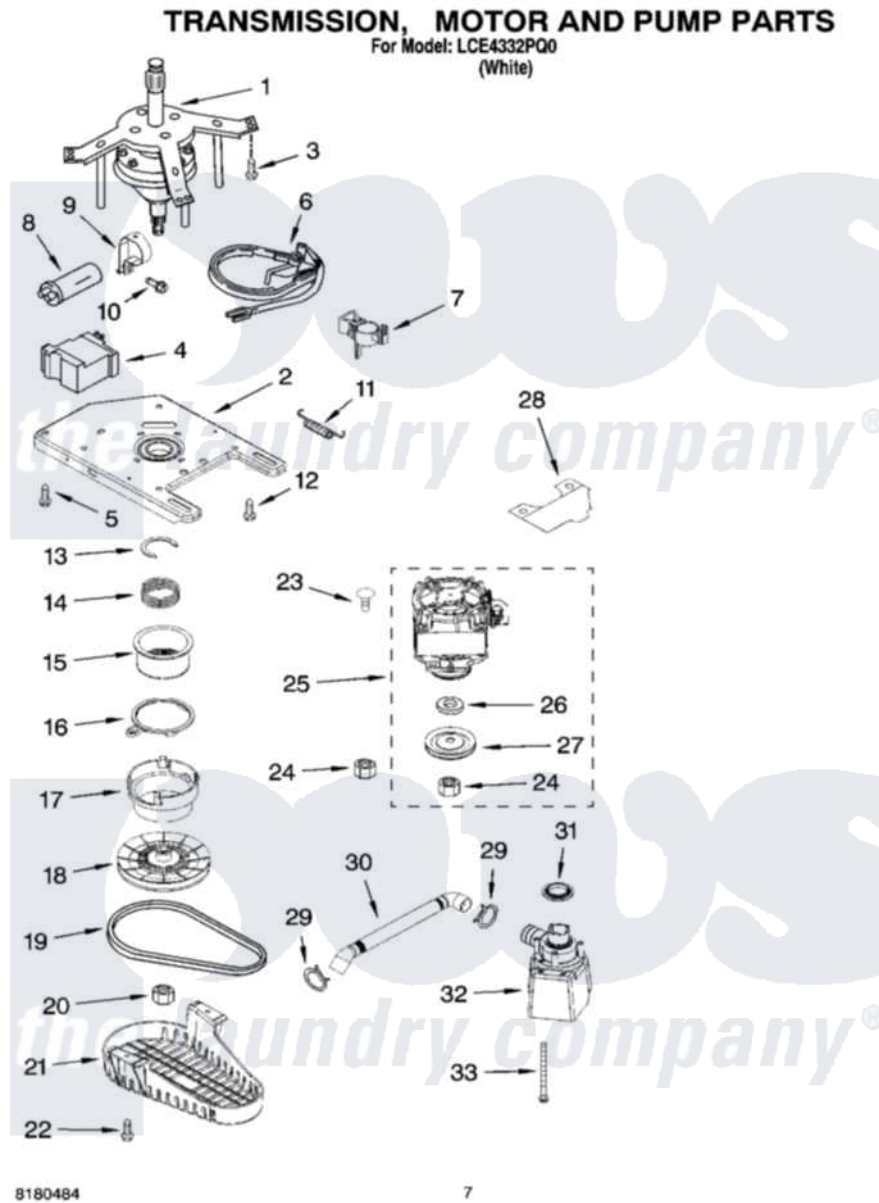

# Whirlpool LCE4332PQ0 04 - TRANSMISSION, MOTOR AND PUMP PARTS

Whirlpool [Residential Whirlpool LCE4332PQ0 Washer Parts](#) Parts Diagram 04 - TRANSMISSION, MOTOR AND PUMP PARTS

[Click on the part number to view part](#)

Item	Original Part Number	Replaced By	Status	Part Description
1	<a href="#">326042225</a>			Gearcase And Tub Support Assembly
2	<a href="#">326042919</a>			Motor Plate And Bearing Assembly
3	<a href="#">326016091</a>			Screw, Tub Support
4	<a href="#">326042226</a>			Brake Actuator
5	8182292		Not Available	Screw, Brake Actuator (2)
6	326038821	<a href="#">280121</a>		Brake-Bd
7	<a href="#">326016785</a>			Support, Brake Band
8	<a href="#">326032990</a>			Capacitor
9	<a href="#">326036955</a>			Clamp, Capacitor
10	8182295	<a href="#">3934148</a>		Screw, 10-16 X 1/2
11	326044509	<a href="#">280121</a>		Brake-Bd
12	<a href="#">8182299</a>			Screw, Gearcase To Motor Plate
13	<a href="#">8182268</a>			Clip
14	<a href="#">8182269</a>			Spring, Splutch

15	<a href="#">8182263</a>		Slider, Splutch
16	<a href="#">8182265</a>		Cam Ring, Splutch
17	<a href="#">8182266</a>		Cam, Splutch
18	<a href="#">8182264</a>		Pulley, Splutch
19	<a href="#">8182226</a>		Drive Belt
20	<a href="#">8182297</a>		Nut
21	<a href="#">326044746</a>		Shield, Pulley
22	8182295	<a href="#">3934148</a>	Screw, 10-16 X 1/2
23	<a href="#">8182304</a>		Bolt, Motor Mounting
24	326020253	<a href="#">90984</a>	Nut, 5/16-18
25	<a href="#">326032993</a>		Motor, Main Drive
26	<a href="#">8182305</a>		Washer
27	<a href="#">8182281</a>		Pulley, Motor
28	326033905	Not Available	Shield, Motor
29	326031815	<a href="#">285655</a>	Clamp, Hose
30	<a href="#">326036549</a>		Hose, Pump To Tub
31	<a href="#">326031821</a>		Seal, Pump To Tub
32	<a href="#">326032991</a>		Pump
33	<a href="#">326029005</a>		Screw, Pump