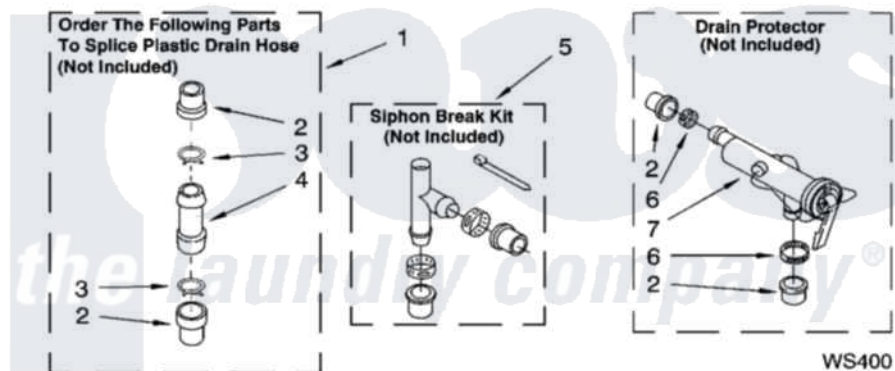

**Whirlpool LCE4332PQ0 05 - WATER SYSTEM PARTS, MISCELLANEOUS PARTS, OPTIONAL PARTS (NOT INCLUDED)**

**WATER SYSTEM PARTS**

For Model: LCE4332PQ0  
(White)

Whirlpool [Residential Whirlpool LCE4332PQ0 Washer Parts](#) Parts Diagram 05 - WATER SYSTEM PARTS, MISCELLANEOUS PARTS, OPTIONAL PARTS (NOT INCLUDED)

[Click on the part number to view part](#)

| Item | Original Part Number   | Replaced By               | Status | Part Description  |
|------|------------------------|---------------------------|--------|---|
| 1    | <a href="#">285442</a> |                           |        | Water System Parts  |
| 2    | <a href="#">285321</a> |                           |        | Water System Parts  |
| 3    | 370447                 | <a href="#">285655</a>    |        | Clamp, Hose   |
| 4    | <a href="#">16272</a>  |                           |        | Connector, Straight   |
| 5    | <a href="#">285320</a> |                           |        | Water System Parts  |
| 6    | 65349                  | <a href="#">285655</a>    |        | Clamp, Hose   |
| 7    | <a href="#">367031</a> |                           |        | Water System Parts  |
| 1    | 3374592                | <a href="#">W10254672</a> |        | Adapter Faucet  |
| 2    | <a href="#">356138</a> |                           |        | Clamp, Hose   |
| 3    | <a href="#">16123</a>  |                           |        | Washer Inlet-Hose<br>Miscellaneous Parts Must be<br>Ordered Separately. |
| 4    | 3429563                | <a href="#">2205813</a>   |        | Strap   |
| 5    | <a href="#">661581</a> |                           |        | Clamp, Hose   |
| 6    | 3428855                | <a href="#">285654</a>    |        | Parts-Misc  |