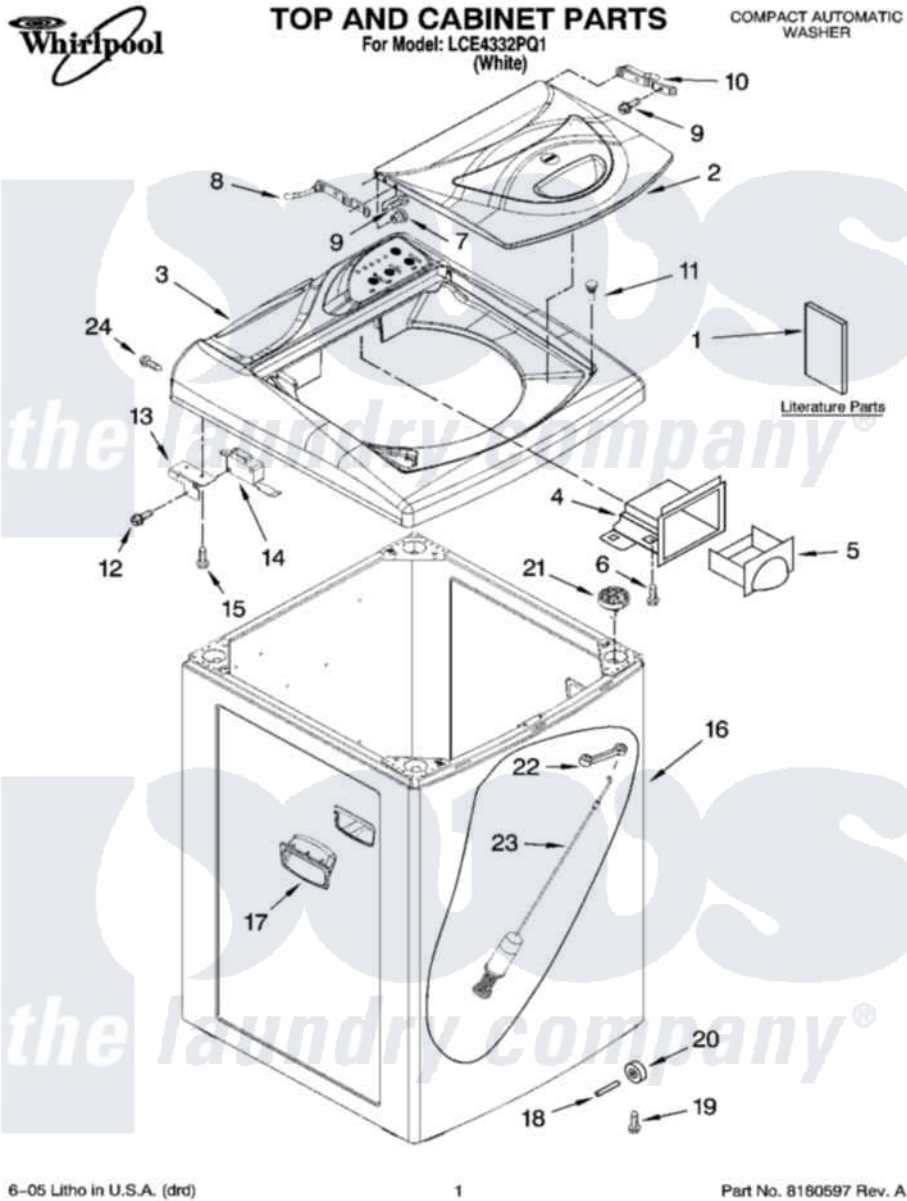

Whirlpool LCE4332PQ1 01 - TOP AND CABINET PARTS

6-05 Litho in U.S.A. (drd)

1

Part No. 8160597 Rev. A

[Whirlpool Residential Whirlpool LCE4332PQ1 Washer Parts](#) Parts Diagram 01 - TOP AND CABINET PARTS
 Click on the part number to view part

Item	Original Part Number	Replaced By	Status	Part Description
1	326035915		Not Available	Use & Care Guide
"	326035893		Not Available	Wiring Diagram & Tech Sheet Assy
2	326040947			Lid
3	326040944			Top
4	326033918			Housing, Dispenser
5	326040949			Drawer, Dispenser
6	8182293	1181135		Screw
7	326034817			Bearing, Hinge
8	326038394			Hinge, Lid
9	326035414			Screw, Lid Hinge
10	326037103			Hinge, Lid
11	326034790			Bumper
12	8182294			Screw
13	326036494			Bracket, Lid Switch
14	326033879			Switch, Lid
15	326041720			Screw

16	326040942		Cabinet
17	326033911		Handle, Cabinet
18	326033978	3935130	Pin, Wheel
19	8182295	3934148	Screw, 10-16 X 1/2
20	326033979	3934872	Caster
21	326021005	326066362	Ball
22	326000047		Strap, Snubber
23	326025313	W10322205	Suspension
24	326016638	3400094	Screw, 10-32 X 3/8