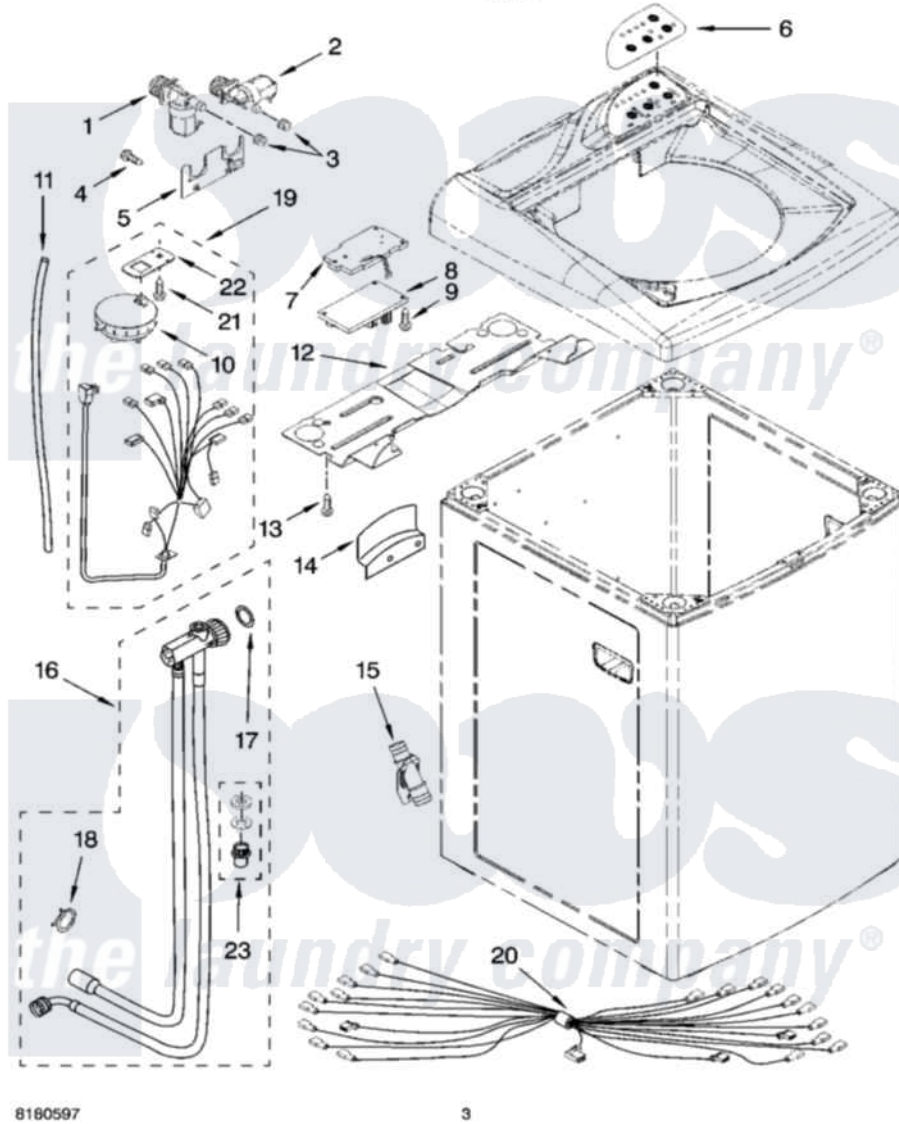

Whirlpool LCE4332PQ1 02 - CONTROLS AND REAR PANEL PARTS

CONTROLS AND REAR PANEL PARTS

For Model: LCE4332PQ1
(White)

8180597

3

Whirlpool Residential Whirlpool LCE4332PQ1 Washer Parts Parts Diagram 02 - CONTROLS AND REAR PANEL PARTS
Click on the part number to view part

Item	Original Part Number	Replaced By	Status	Part Description
1	326032994			Inlet Valve
2	326032997			Inlet Valve
3	326033919			Seal, Inlet Valve
4	326018823			Screw
5	326027101			Bracket, Inlet Valve
6	326033923			Overlay
7	326048437			Interface Board
8	326048436			Control, Electronic
9	326041720			Screw
10	326034589			Switch, Water Level
11	326046803	326013200		Hose, Pressure Switch
12	326034866			Shield, Controls
13	8182293	1181135		Screw
14	326034862	356499		Bracket, Hose Storage
15	326034647			Connector, Drain Hose
16	326048456			Hose Coupler Assembly

17	326037688	16123	Washer Inlet-Hose Miscellaneous Parts Must be Ordered Separately.
18	326038497	285655	Clamp, Hose
19	326048253		Power Cord Assembly
20	326032995		Harness, Wiring
21	326041720		Screw
22	326044485		Bracket, Pressure Switch Mounting
23	326039784	W10254672	Adapter Faucet