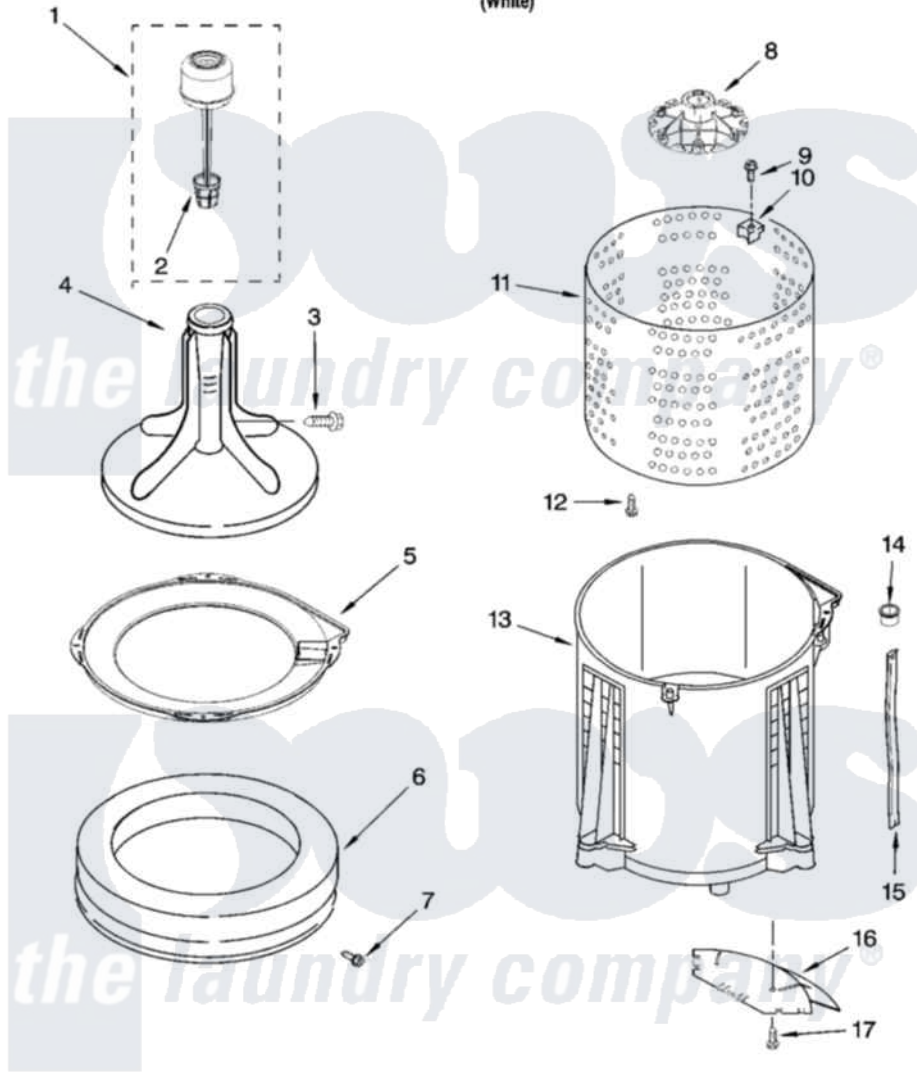

# Whirlpool LCE4332PQ1 03 - AGITATOR, BASKET AND TUB PARTS

## AGITATOR, BASKET AND TUB PARTS

For Model: LCE4332PQ1  
(White)

8180597

5

Whirlpool [Residential Whirlpool LCE4332PQ1 Washer Parts](#) Parts Diagram 03 - AGITATOR, BASKET AND TUB PARTS  
Click on the part number to view part

Item	Original Part Number	Replaced By	Status	Part Description
1	<a href="#">326018423</a>			Fabric Softener Dispenser Assembly
2	<a href="#">8182228</a>			Filter, Lint
3	<a href="#">8182296</a>			Screw, Agitator
4	<a href="#">8182227</a>			Agitator
5	326000116	<a href="#">326001402</a>		Ring-Tub
6	<a href="#">8182229</a>			Balance Ring
7	8182298	<a href="#">489491</a>		Screw 8-18 X 5/8
8	8182302	<a href="#">285709</a>		Hub
9	8182301	<a href="#">3428430</a>		Screw
10	<a href="#">8182303</a>			Saddle Block
11	<a href="#">8182230</a>			Basket
12	8182300	<a href="#">3934714</a>		Screw
13	<a href="#">326033908</a>			Tub
14	<a href="#">326036378</a>			Sleeve, Tub Overflow
15	<a href="#">326036377</a>			Bag, Tub Overflow
16	<a href="#">326033906</a>			Shield, Tub/Motor