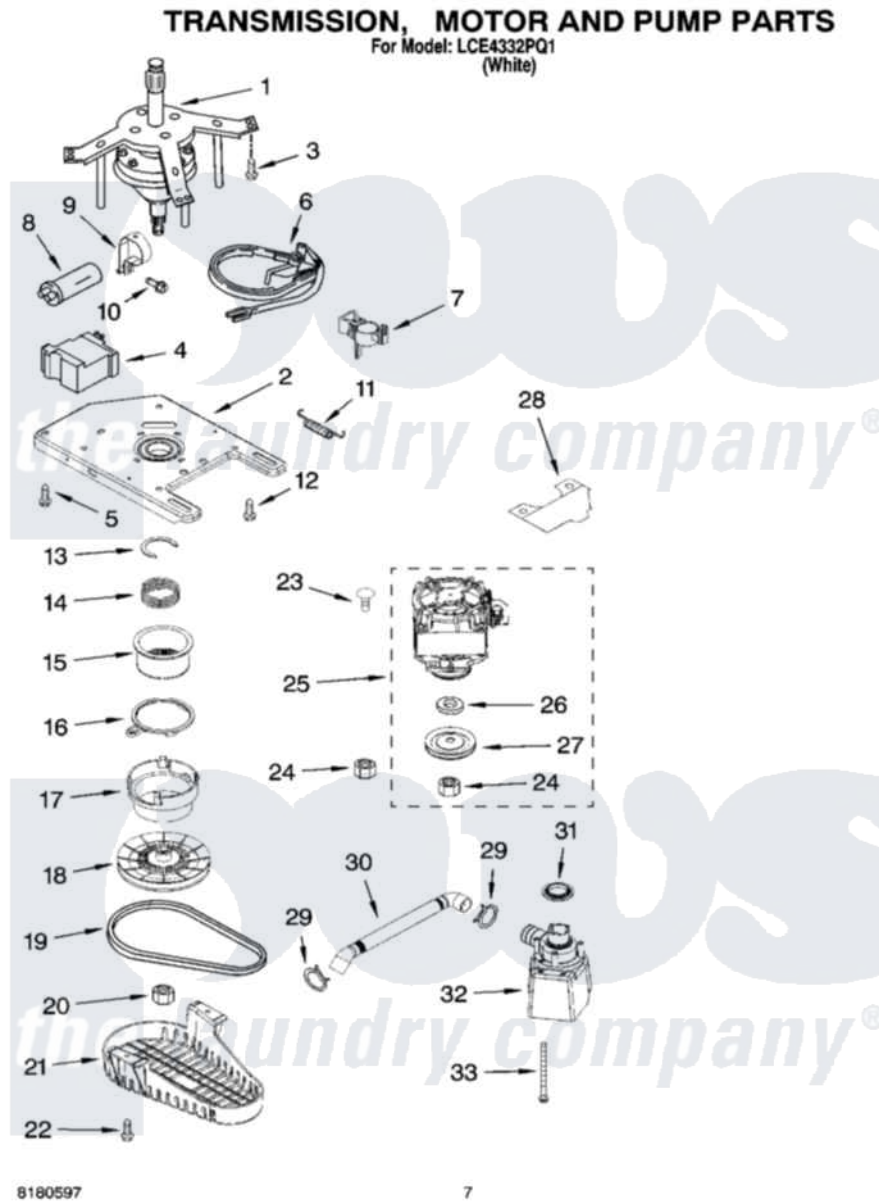

Whirlpool LCE4332PQ1 04 - TRANSMISSION, MOTOR AND PUMP PARTS

Whirlpool [Residential Whirlpool LCE4332PQ1 Washer Parts](#) Parts Diagram 04 - TRANSMISSION, MOTOR AND PUMP PARTS

[Click on the part number to view part](#)

Item	Original Part Number	Replaced By	Status	Part Description
1	326042225			Gearcase And Tub Support Assembly
2	326042919			Motor Plate And Bearing Assembly
3	326016091			Screw, Tub Support
4	326042226			Brake Actuator
5	326010229		Not Available	Screw, Brake Actuator (2)
6	326038821	280121		Brake-Bd
7	326016785			Support, Brake Band
8	326032990			Capacitor
9	326036955			Clamp, Capacitor
10	8182295	3934148		Screw, 10-16 X 1/2
11	326044509	280121		Brake-Bd
12	8182299			Screw, Gearcase To Motor Plate
13	8182268			Clip
14	8182269			Spring, Splutch

15	8182263		Slider, Splutch
16	8182265		Cam Ring, Splutch
17	8182266		Cam, Splutch
18	8182264		Pulley, Splutch
19	8182226		Drive Belt
20	8182297		Nut
21	326044746		Shield, Pulley
22	8182295	3934148	Screw, 10-16 X 1/2
23	8182304		Bolt, Motor Mounting
24	326020253	90984	Nut, 5/16-18
25	326032993		Motor, Main Drive
26	8182305		Washer
27	8182281		Pulley, Motor
28	326033905	Not Available	Shield, Motor
29	326031815	285655	Clamp, Hose
30	326036549		Hose, Pump To Tub
31	326031821		Seal, Pump To Tub
32	326032991		Pump
33	326029005		Screw, Pump