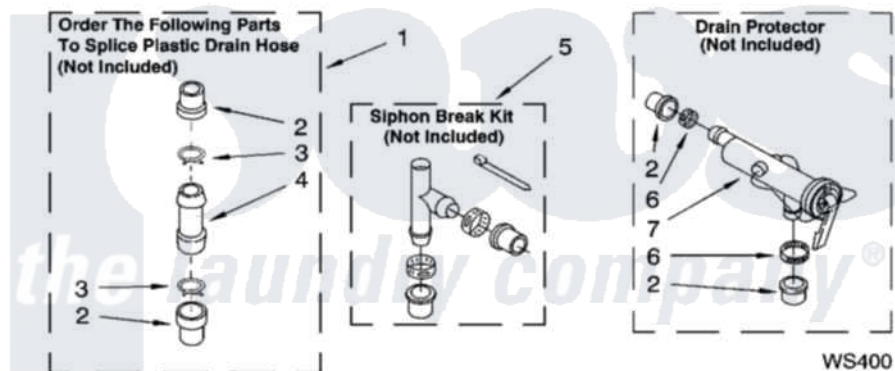

Whirlpool LCE4332PQ1 05 - WATER SYSTEM PARTS, MISCELLANEOUS PARTS, OPTIONAL PARTS (NOT INCLUDED)

WATER SYSTEM PARTS

For Model: LCE4332PQ1
(White)

Whirlpool [Residential Whirlpool LCE4332PQ1 Washer Parts](#) Parts Diagram 05 - WATER SYSTEM PARTS, MISCELLANEOUS PARTS, OPTIONAL PARTS (NOT INCLUDED)

[Click on the part number to view part](#)

Item	Original Part Number	Replaced By	Status	Part Description
1	285442			Water System Parts
2	285321			Water System Parts
3	370447	285655		Clamp, Hose
4	16272			Connector, Straight
5	285320			Water System Parts
6	65349	285655		Clamp, Hose
7	367031			Water System Parts
1	326039784	W10254672		Adapter Faucet
2	356138			Clamp, Hose
3	16123			Washer Inlet-Hose Miscellaneous Parts Must be Ordered Separately.
4	3429563	2205813		Strap
5	661581			Clamp, Hose
6	3428855	285654		Parts-Misc