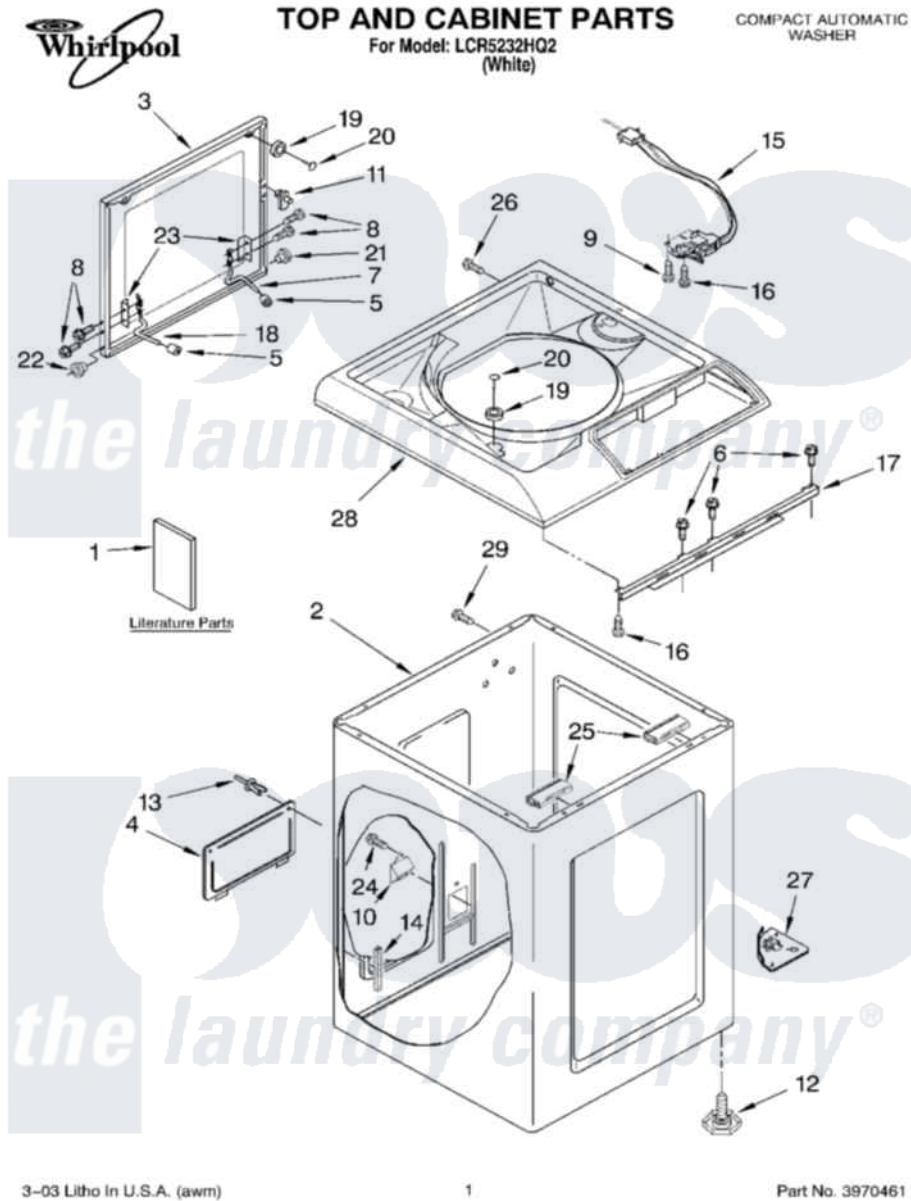

# Whirlpool LCR5232HQ2 01 - TOP AND CABINET PARTS

3-03 Litho In U.S.A. (awm)

1

Part No. 3970461

Whirlpool [Residential Whirlpool LCR5232HQ2 Washer Parts](#) Parts Diagram 01 - TOP AND CABINET PARTS  
 Click on the part number to view part

Item	Original Part Number	Replaced By	Status	Part Description
1	LIT3935937		Not Available	Literature Parts (Installation Instructions)
"	LIT3967363		Not Available	Literature Parts (Use & Care Guide Energy Guide)
"	LIT3969058		Not Available	Literature Parts (English)
"	LIT3967587		Not Available	Literature Parts (French)
"	LIT3970085		Not Available	Literature Parts (Wiring Diagram & Tech Sheet Asm)
2	3967826	<a href="#">3970499</a>		Cabinet
3	<a href="#">3935590</a>			Lid
4	3430058	<a href="#">3970500</a>		Panel-Rear
5	<a href="#">19119</a>			Bumper, Lid Hinge
6	3934035	<a href="#">3400872</a>		Screw, 8-18 X 3/8
7	<a href="#">3935351</a>			Hinge, Lid
8	3351355	<a href="#">W10119828</a>		Screw, Lid Hinge Mounting
9	3935634		Not Available	Screw, Top Shield (2)
10	<a href="#">3428525</a>			Cover, Pump

11	<a href="#">358684</a>		Strike, Lid Switch
12	<a href="#">3429895</a>		Foot
13	<a href="#">3429823</a>		Rivet, Plastic
14	3429705	<a href="#">3367669</a>	Protector, Edge
15	3935737	<a href="#">285935</a>	Switch-Lid
16	<a href="#">3935602</a>		Screw, Switch Mtg.
17	<a href="#">3935198</a>		Bracket-Cabinet To Top
18	<a href="#">3935352</a>		Hinge, Lid
19	3935442	Not Available	Bumper
20	3430186	<a href="#">8280537</a>	Rivet, Shield
21	<a href="#">3935739</a>		Bearing, Hinge
22	3935889	Not Available	Bearing, Hinge (LH)
23	<a href="#">21097</a>		Pad, Lid Hinge
24	3400038	<a href="#">489437</a>	Screw, 10-16 X 1/2
25	<a href="#">3935201</a>		Extrude-Top
26	<a href="#">3429189</a>		Screw
27	3935128	Not Available	Gusset (Lower (L.H.))
"	3935129	Not Available	Gusset (Lower (R.H.))
28	<a href="#">3968521</a>		Top
29	<a href="#">3351614</a>		Screw, Gearcase Cover Mounting