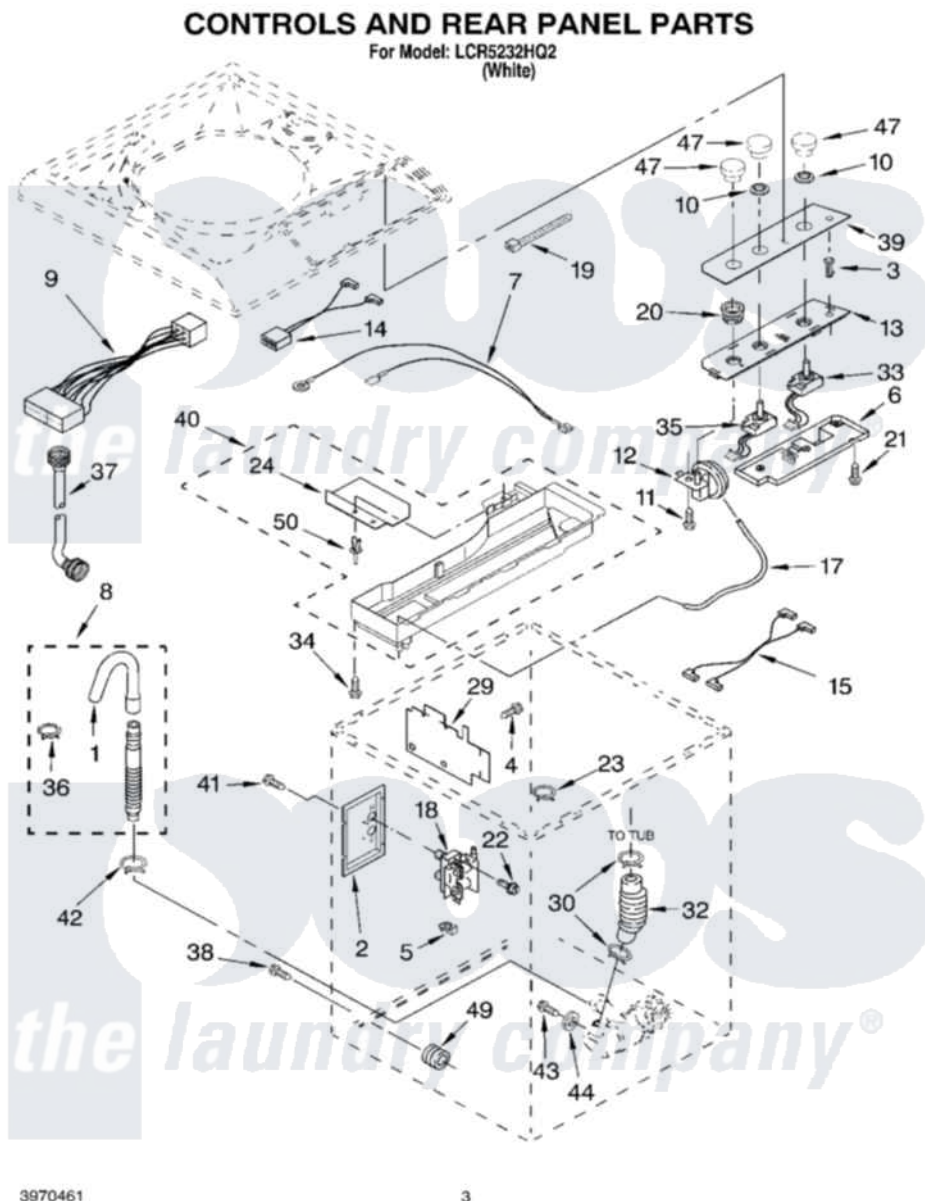

Whirlpool LCR5232HQ2 02 - CONTROLS AND REAR PANEL PARTS

Whirlpool Residential Whirlpool LCR5232HQ2 Washer Parts Parts Diagram 02 - CONTROLS AND REAR PANEL PARTS
Click on the part number to view part

| Item | Original Part Number | Replaced By | Status | Part Description |
|------|-------------------------|-------------------------|---------------|---|
| 1 | 3357027 | | | Nozzle, Hose Drain |
| 2 | 3935155 | | | Bracket-Valve |
| 3 | 3935357 | | | Extension, Start-Pause |
| 4 | 3429189 | | | Screw |
| 5 | 3935875 | | | Clip, Harness |
| 6 | 3970435 | 3970627 | | Control-Elec |
| 7 | 3935929 | | | Jumper-Wire |
| 8 | 3951609 | 285664 | | Hose |
| " | 661577 | 285666 | | Hose |
| 9 | 3970202 | | | Harness, Control Board |
| 10 | 3935353 | | | Seal |
| 11 | 3935602 | | | Screw, Switch Mtg. |
| 12 | 3966790 | | | Switch, Water Level |
| 13 | 3967605 | | Not Available | Bracket, Control (Must Order No. 3 And No. 39.) |
| 14 | 3970203 | | | Harness, Lid Switch |
| 15 | 3970204 | | | Harness, Pressure Switch |