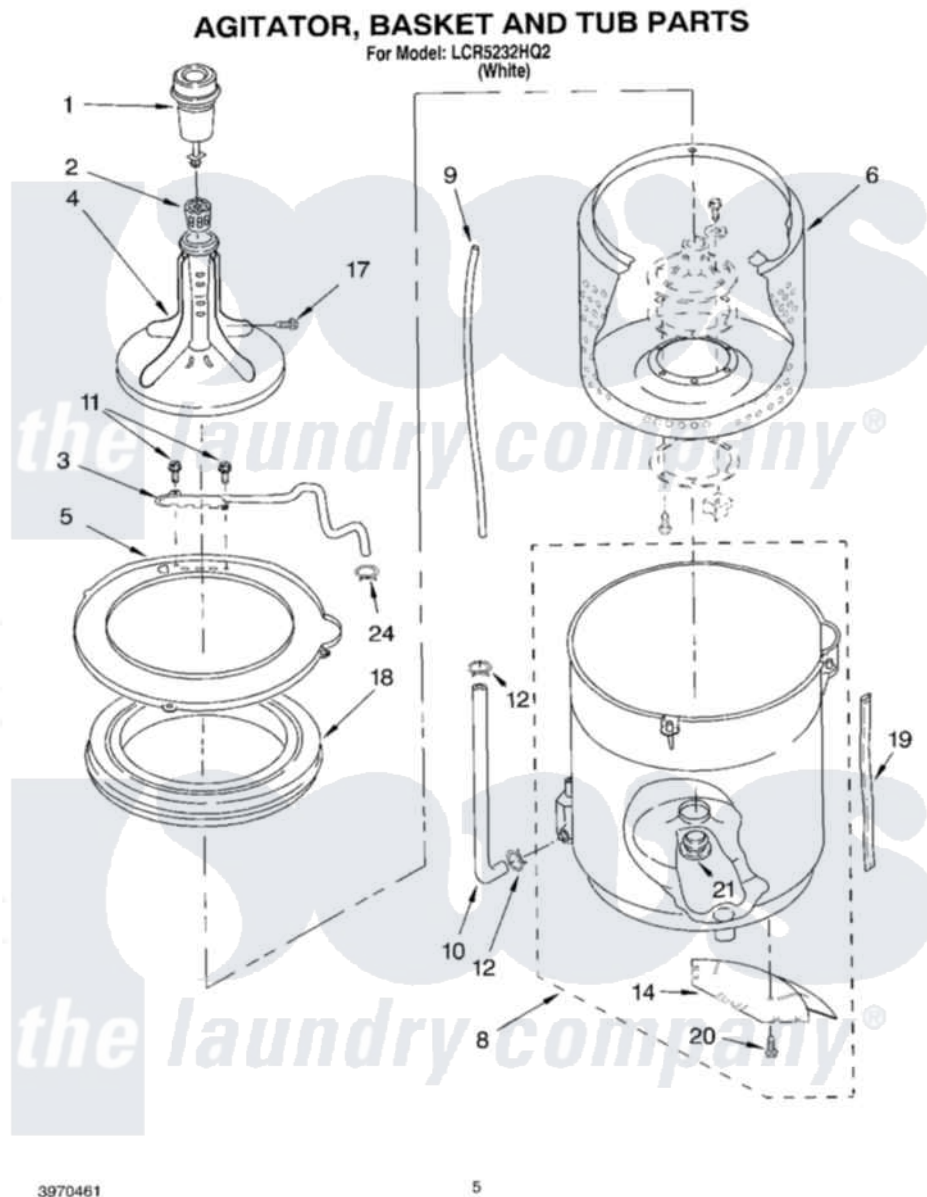

# Whirlpool LCR5232HQ2 03 - AGITATOR, BASKET AND TUB PARTS

3970461

5

Whirlpool [Residential Whirlpool LCR5232HQ2 Washer Parts](#) Parts Diagram 03 - AGITATOR, BASKET AND TUB PARTS  
Click on the part number to view part

Item	Original Part Number	Replaced By	Status	Part Description
1	3428670	<a href="#">326018423</a>		Fabric Softener Dispenser Assembly
2	3428391	<a href="#">8182228</a>		Filter, Lint
3	<a href="#">3969019</a>			Vacuum Break Assembly
4	3428392	<a href="#">285999</a>		Agitator
5	<a href="#">3968262</a>			Tub Ring
6	3428186	<a href="#">326050300</a>		Basket
8	<a href="#">3968473</a>			Tub And Inlet Assembly
9	3430159	<a href="#">353244</a>		Hose, Pressure Switch
10	<a href="#">3430339</a>			Hose, Bleach
11	<a href="#">3400872</a>			Screw, 8-18 X 3/8
12	370452	<a href="#">596669</a>		Clamp, Manifold
14	<a href="#">3428814</a>			Shield, Tub/Motor
17	<a href="#">3400061</a>			Screw, Dispenser Housing Mounting
18	3934565	<a href="#">326050300</a>		Basket
19	<a href="#">3966238</a>			Hose, Tub Overflow

20

3429682

[3400872](#)

Screw, 8-18 X 3/8

21

[3968381](#)

Seal

24

[3968185](#)

Clamp, Hose