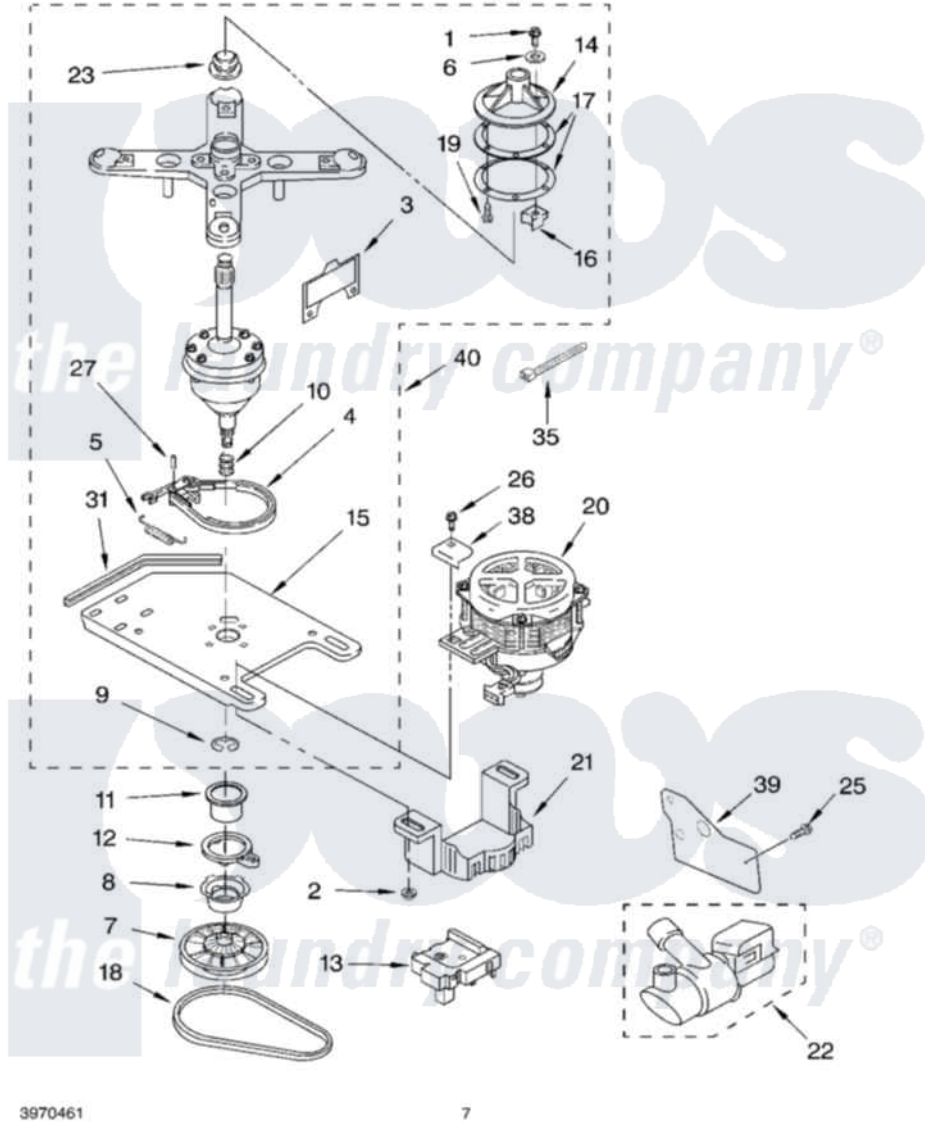

Whirlpool LCR5232HQ2 04 - TRANSMISSION, MOTOR AND PUMP PARTS

TRANSMISSION, MOTOR AND PUMP PARTS

For Model: LCR5232HQ2
(White)

3970461

7

Whirlpool Residential Whirlpool LCR5232HQ2 Washer Parts Parts Diagram 04 - TRANSMISSION, MOTOR AND PUMP PARTS

Click on the part number to view part

Item	Original Part Number	Replaced By	Status	Part Description
1	3428430			Screw
2	3934662	90984		Nut, 5/16-18
3	3967307		Not Available	Shield, Motor Splash
4	3428323			Brake Band Assembly
5	3428342		Not Available	Spring, Brake
6	3429750		Not Available	Washer
7	3428359			Pulley, Splutch
8	3428378			Cam, Splutch
9	3934678	354987		Ring, Retaining
10	3934212	3970556		Spring, Splutch
11	3428380	8182263		Slider, Splutch
12	3428379			Cam Ring, Splutch
13	3970266			Brake Actuator
14	3970053	285709		Hub
15	3969965		Not Available	Motor Plate & Bearing Asm
16	3428429	8182303		Saddle Block

17	3428179		Gasket, Hub
18	3934700		Drive Belt
19	3934714		Screw
20	3934201		Motor, Main Drive
21	3429190	Not Available	Shield, Pulley
22	3970171	285948	Pump-Water
23	3968381		Seal
25	3967955		Screw
26	3934663	Not Available	Bolt, Motor Mounting (2)
27	3934183		Pin, Brake Band
31	3429705	3367669	Protector, Edge
35	3429563	2205813	Strap
38	3430197		Shield, Motor Connector
39	3967958		Shield, Pump
40	3966743		Transmission Kit