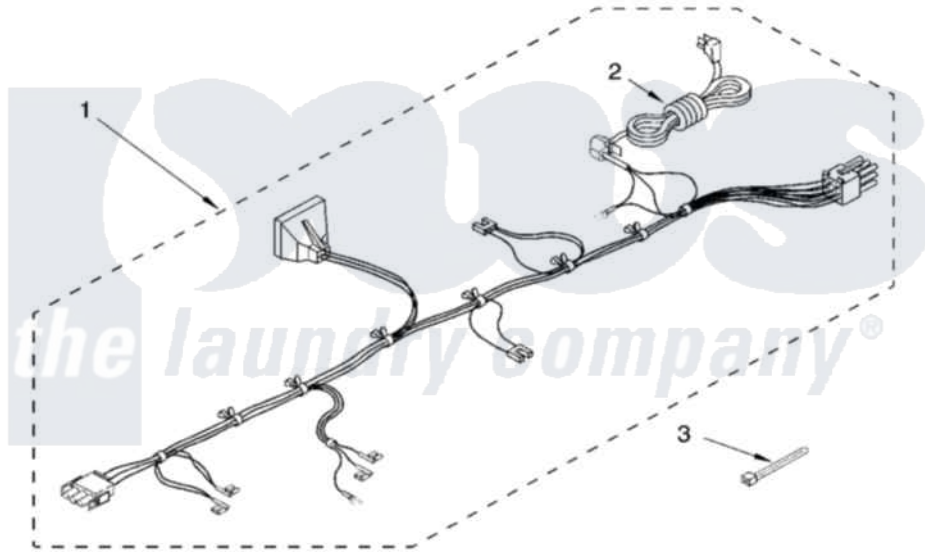

Whirlpool LCR5232HQ2 06 - WIRING HARNESS PARTS

WIRING HARNESS PARTS

For Model: LCR5232HQ2
(White)

3970461

9

[Whirlpool Residential Whirlpool LCR5232HQ2 Washer Parts](#) Parts Diagram 06 - WIRING HARNESS PARTS
[Click on the part number to view part](#)

Item	Original Part Number	Replaced By	Status	Part Description
1	3970377		Not Available	Harns/Power-Cord (Includes Clip)
2	3966718	285953		Cord-Power
3	3429563	2205813		Strap