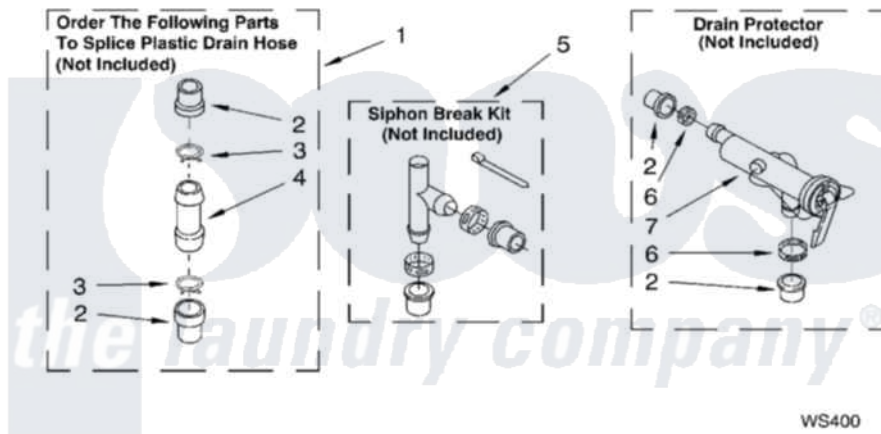

WATER SYSTEM PARTS

For Model: LCR5232HQ2
(White)

[Whirlpool Residential Whirlpool LCR5232HQ2 Washer Parts](#) Parts Diagram 07 - WATER SYSTEM PARTS
Click on the part number to view part

Item	Original Part Number	Replaced By	Status	Part Description
1	285442			Water System Parts
2	285321			Water System Parts
3	370447	285655		Clamp, Hose
4	16272			Connector, Straight
5	285320			Water System Parts
6	65349	285655		Clamp, Hose
7	367031			Water System Parts