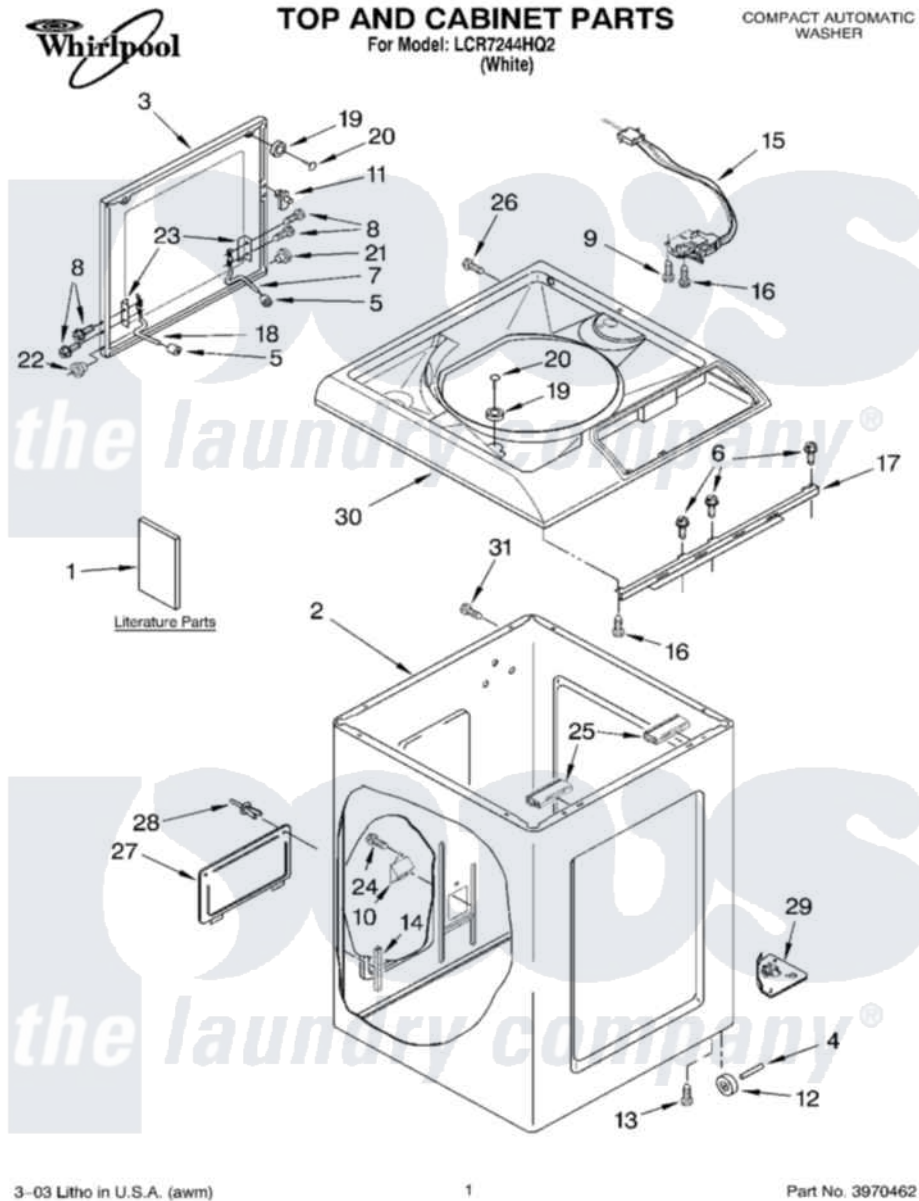

# Whirlpool LCR7244HQ2 01 - TOP AND CABINET PARTS

3-03 Litho in U.S.A. (awm)

1

Part No. 3970462

Whirlpool [Residential Whirlpool LCR7244HQ2 Washer Parts](#) Parts Diagram 01 - TOP AND CABINET PARTS  
 Click on the part number to view part

Item	Original Part Number	Replaced By	Status	Part Description
1	LIT3935938		Not Available	Literature Parts (Installation Instructions)
"	LIT3967363		Not Available	Literature Parts (Use & Care Guide Energy Guide)
"	LIT3969059		Not Available	Literature Parts (Energy Guide)
"	LIT3970085		Not Available	Literature Parts (Wiring Diagram & Tech Sheet Asm)
2	3967826	<a href="#">3970499</a>		Cabinet
3	<a href="#">3935590</a>			Lid
4	<a href="#">3935130</a>			Pin, Wheel
5	<a href="#">19119</a>			Bumper, Lid Hinge
6	3934035	<a href="#">3400872</a>		Screw, 8-18 X 3/8
7	<a href="#">3935351</a>			Hinge, Lid
8	3351355	<a href="#">W10119828</a>		Screw, Lid Hinge Mounting
9	3935634		Not Available	Screw, Top Shield (2)
10	<a href="#">3428525</a>			Cover, Pump
11	<a href="#">358684</a>			Strike, Lid Switch

12	<a href="#">3934872</a>		Caster
13	<a href="#">3934148</a>		Screw, 10-16 X 1/2
14	3429705	<a href="#">3367669</a>	Protector, Edge
15	3935737	<a href="#">285935</a>	Switch-Lid
16	<a href="#">3935602</a>		Screw, Switch Mtg.
17	<a href="#">3935198</a>		Bracket-Cabinet To Top
18	<a href="#">3935352</a>		Hinge, Lid
19	3935442	Not Available	Bumper
20	3430186	<a href="#">8280537</a>	Rivet, Shield
21	<a href="#">3935739</a>		Bearing, Hinge
22	3935889	Not Available	Bearing, Hinge (LH)
23	<a href="#">21097</a>		Pad, Lid Hinge
24	<a href="#">3400061</a>		Screw, Dispenser Housing Mounting
25	<a href="#">3935201</a>		Extrude-Top
26	<a href="#">3429189</a>		Screw
27	3430058	<a href="#">3970500</a>	Panel-Rear
28	<a href="#">3429823</a>		Rivet, Plastic
29	3935128	Not Available	Gusset (Lower (L.H.))
"	3935129	Not Available	Gusset (Lower (R.H.))
30	<a href="#">3968521</a>		Top
31	<a href="#">3351614</a>		Screw, Gearcase Cover Mounting