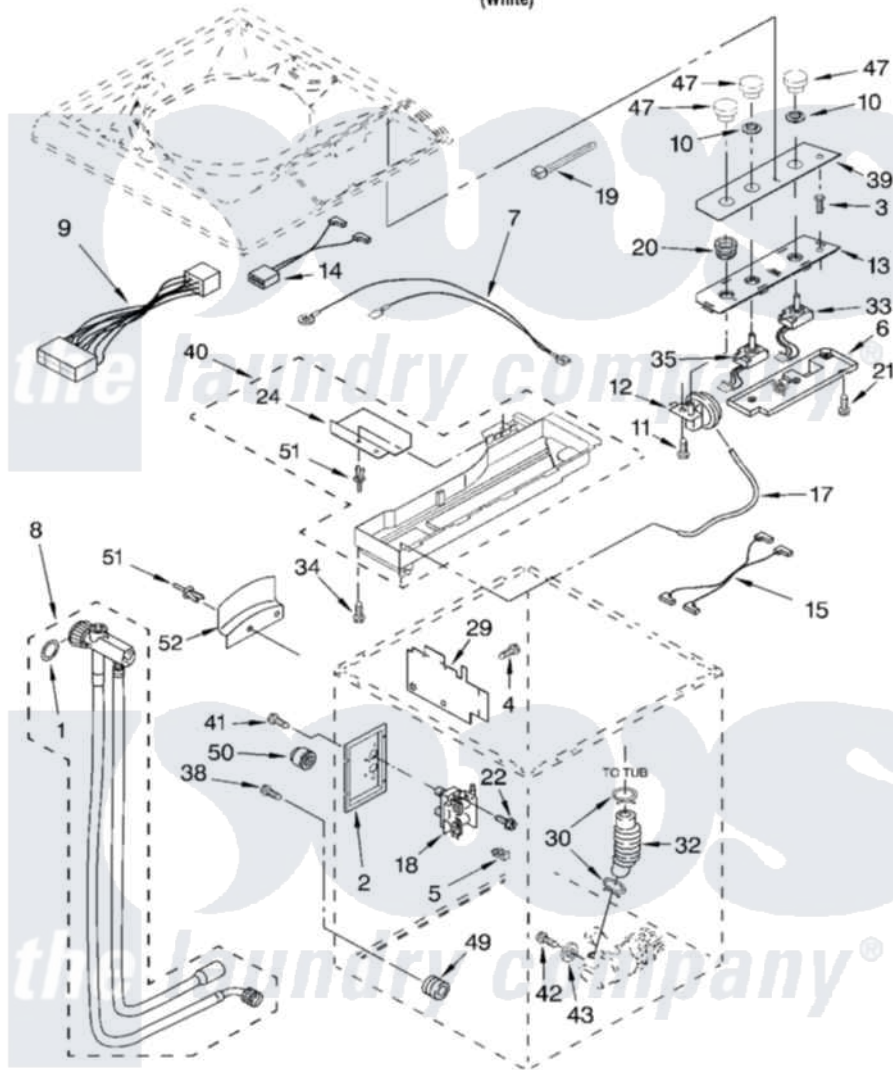

Whirlpool LCR7244HQ2 02 - CONTROLS AND REAR PANEL PARTS

CONTROLS AND REAR PANEL PARTS

For Model: LCR7244HQ2
(White)

3970462

3

Whirlpool Residential Whirlpool LCR7244HQ2 Washer Parts Parts Diagram 02 - CONTROLS AND REAR PANEL PARTS
Click on the part number to view part

Item	Original Part Number	Replaced By	Status	Part Description
1	16123			Washer Inlet-Hose Miscellaneous Parts Must be Ordered Separately.
2	3935155			Bracket-Valve
3	3935357			Extension, Start-Pause
4	3429189			Screw
5	3935875			Clip, Harness
6	3970436	3970626		Control-Elec
7	3935929			Jumper-Wire
8	3966810	3430161		Hose Coupler Assembly
9	3970202			Harness, Control Board
10	3935353			Seal
11	3935602			Screw, Switch Mtg.
12	3966789			Switch, Water Level
13	3967605		Not Available	Bracket, Control (Must Order No. 3 And No. 39.)
14	3970203			Harness, Lid Switch

15	3970204		Harness, Pressure Switch
17	3969225		Hose, Pressure Switch
18	3967755		Valve, Water Mixing
19	3429563	2205813	Strap
20	3935354		Seal, Pressure Switch
21	3934036	Not Available	Screw, Control Board (3)
22	62863	3390631	Screw, 10-16 X 3/8
24	3935672	285945	Clip
29	3935995		Shield, Water Valve
30	370448	616099	Clamp
32	3429900		Hose, Pump To Tub
33	3966202		Switch, Cycle Selection
34	3935634	Not Available	Screw, Top Shield (2)
35	3966208		Switch, Water Temperature
38	3400038	489437	Screw, 10-16 X 1/2
39	3935527		Panel, Console
40	3970443	285936	Shield
41	3934148		Screw, 10-16 X 1/2
42	3400038	489437	Screw, 10-16 X 1/2
43	3970235	487944	Washer
47	3950759	3957796	Knob, Control
49	3428526	Not Available	Grommet, Pump (3)
50	356054		Cap, Threaded
51	3430186	8280537	Rivet, Shield
52	356499		Bracket, Hose Storage