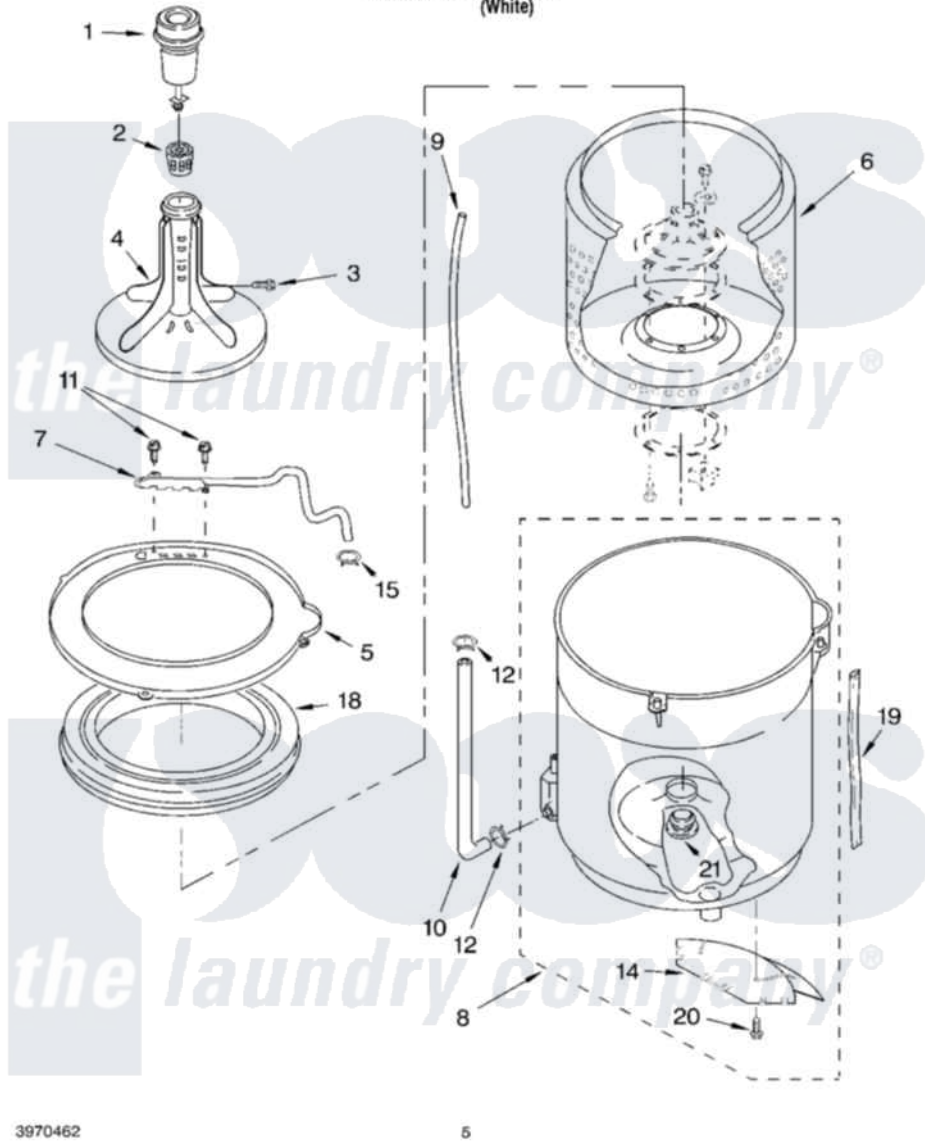

# Whirlpool LCR7244HQ2 03 - AGITATOR, BASKET AND TUB PARTS

## AGITATOR, BASKET AND TUB PARTS

For Model: LCR7244HQ2  
(White)

3970462

5

Whirlpool [Residential Whirlpool LCR7244HQ2 Washer Parts](#) Parts Diagram 03 - AGITATOR, BASKET AND TUB PARTS  
Click on the part number to view part

Item	Original Part Number	Replaced By	Status	Part Description
1	3428670	<a href="#">326018423</a>		Fabric Softener Dispenser Assembly
2	3428391	<a href="#">8182228</a>		Filter, Lint
3	<a href="#">3400061</a>			Screw, Dispenser Housing Mounting
4	3428392	<a href="#">285999</a>		Agitator
5	<a href="#">3968262</a>			Tub Ring
6	3428186	<a href="#">326050300</a>		Basket
7	<a href="#">3969019</a>			Vacuum Break Assembly
8	<a href="#">3968473</a>			Tub And Inlet Assembly
9	3430159	<a href="#">353244</a>		Hose, Pressure Switch
10	<a href="#">3430339</a>			Hose, Bleach
11	<a href="#">3400872</a>			Screw, 8-18 X 3/8
12	370452	<a href="#">596669</a>		Clamp, Manifold
14	<a href="#">3428814</a>			Shield, Tub/Motor
15	<a href="#">3968185</a>			Clamp, Hose
18	3934565	<a href="#">326050300</a>		Basket

19

[3966238](#)

Hose, Tub Overflow

20

3429682

[3400872](#)

Screw, 8-18 X 3/8

21