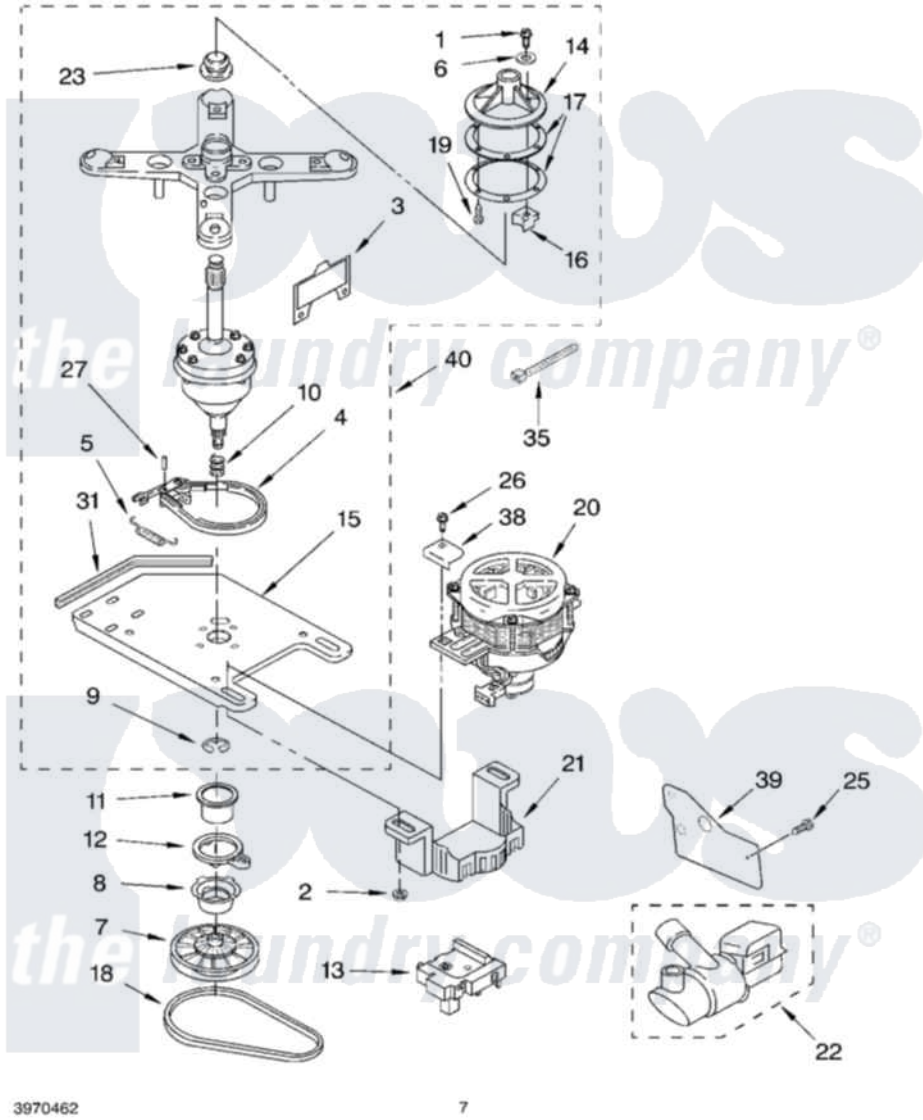

Whirlpool LCR7244HQ2 04 - TRANSMISSION, MOTOR AND PUMP PARTS

TRANSMISSION, MOTOR AND PUMP PARTS

For Model: LCR7244HQ2
(White)

3970462

7

Whirlpool Residential Whirlpool LCR7244HQ2 Washer Parts Parts Diagram 04 - TRANSMISSION, MOTOR AND PUMP PARTS

Click on the part number to view part

Item	Original Part Number	Replaced By	Status	Part Description
1	3428430			Screw
2	3934662	90984		Nut, 5/16-18
3	3967307		Not Available	Shield, Motor Splash
4	3428323			Brake Band Assembly
5	3428342		Not Available	Spring, Brake
6	3429750		Not Available	Washer
7	3428359			Pulley, Splutch
8	3428378			Cam, Splutch
9	3934678	354987		Ring, Retaining
10	3934212	3970556		Spring, Splutch
11	3428380	8182263		Slider, Splutch
12	3428379			Cam Ring, Splutch
13	3970266			Brake Actuator
14	3970053	285709		Hub
15	3969965		Not Available	Motor Plate & Bearing Asm
16	3428429	8182303		Saddle Block

17	3428179		Gasket, Hub
18	3934700		Drive Belt
19	3934714		Screw
20	3934201		Motor, Main Drive
21	3429190	Not Available	Shield, Pulley
22	3970171	285948	Pump-Water
23	3968381		Seal
25	3967955		Screw
26	3934663	Not Available	Bolt, Motor Mounting (2)
27	3934183		Pin, Brake Band
31	3429705	3367669	Protector, Edge
35	3429563	2205813	Strap
38	3430197		Shield, Motor Connector
39	3967958		Shield, Pump
40	3966743		Transmission Kit