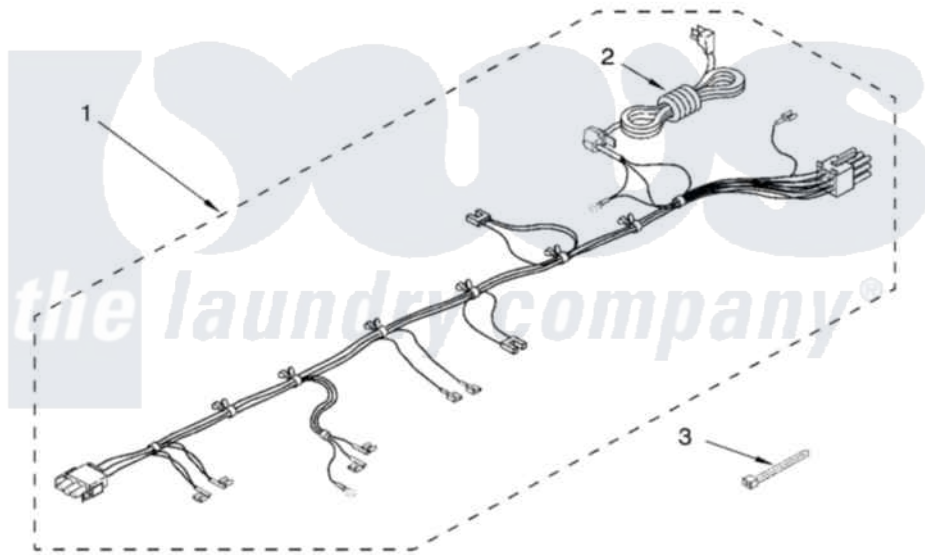

# Whirlpool LCR7244HQ2 06 - WIRING HARNESS PARTS

## WIRING HARNESS PARTS

For Model: LCR7244HQ2  
(White)

3970462

9

[Whirlpool Residential Whirlpool LCR7244HQ2 Washer Parts](#) Parts Diagram 06 - WIRING HARNESS PARTS  
[Click on the part number to view part](#)

Item	Original Part Number	Replaced By	Status	Part Description
1	3970377		Not Available	Harns/Power-Cord (Includes Clip)
2	3966718	<a href="#">285953</a>		Cord-Power
3	3429563	<a href="#">2205813</a>		Strap