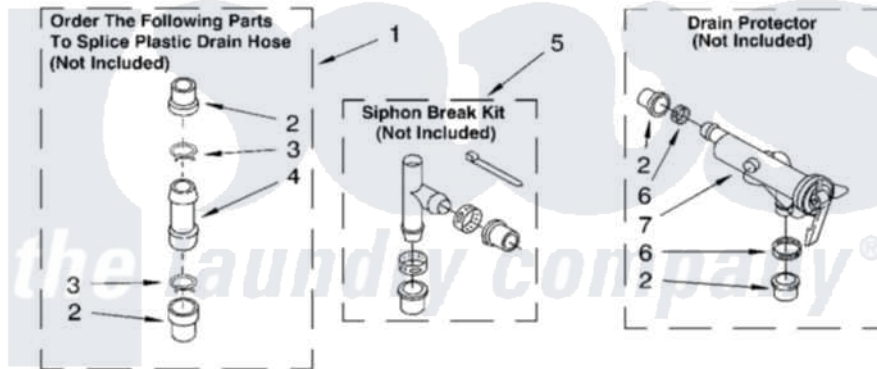

WATER SYSTEM PARTS

For Model: LCR7244HQ2
(White)

WS400

Whirlpool [Residential Whirlpool LCR7244HQ2 Washer Parts](#) Parts Diagram 07 - WATER SYSTEM PARTS
Click on the part number to view part

Item	Original Part Number	Replaced By	Status	Part Description
1	285442			Water System Parts
2	285321			Water System Parts
3	370447	285655		Clamp, Hose
4	16272			Connector, Straight
5	285320			Water System Parts
6	65349	285655		Clamp, Hose
7	367031			Water System Parts