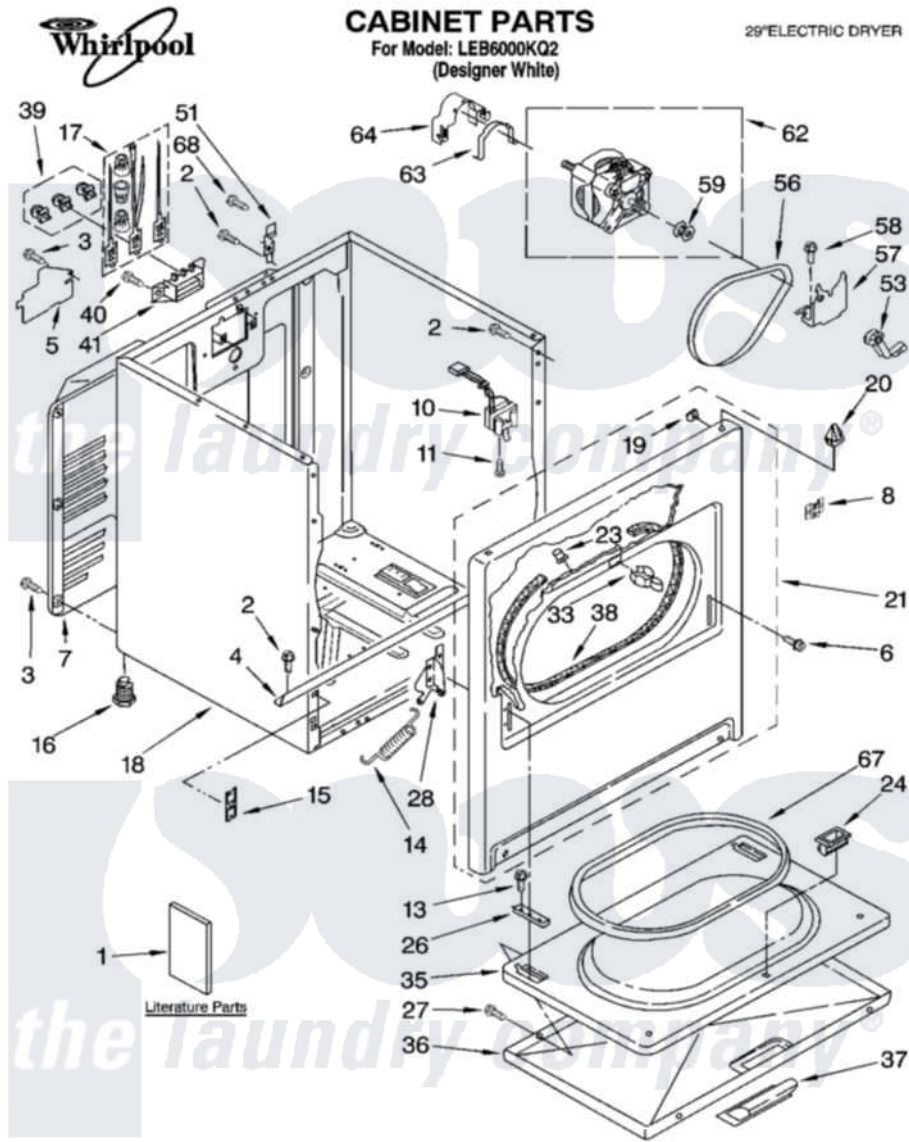

Whirlpool LEB6000KQ2 01 - CABINET PARTS

03-04 Litho in U.S.A. (djc)

1

Part No. 8180274

[Whirlpool Residential Whirlpool LEB6000KQ2 Dryer Parts](#) Parts Diagram 01 - CABINET PARTS

[Click on the part number to view part](#)

Item	Original Part Number	Replaced By	Status	Part Description
1	LIT8535829		Not Available	Literature Parts (Instructions, Installation)
"	LIT8522243		Not Available	Literature Parts (Guide, Use & Care)
"	LIT8522245		Not Available	Literature Parts (Sheet, Cycle Feature (For Model LEQ5000KQ1))
"	LIT8528187		Not Available	Literature Parts (Wiring Diagram)
"	N/A		Not Available	Following May Be Purchased
"	N/A		Not Available	DO-IT-YOURSELF REPAIR MANUALS
"	LIT677818	677818L		Diy
2	343641	681414		Screw, 10AB X 1/2
3	693995			Screw, Hex Head
4	8541400			Bracket, Cabinet
5	3396795			Cover, Terminal Block
6	342043	486146		Screw
7	3396805	280043		Panel-Rear

8	8546676	W10041960	Spring, Door
10	3406107		Door Switch Assembly
11	697773	3395530	Screw
13	3357011	308685	Side Trim)
14	8541401	W10041960	Spring, Door
15	3394083		Clip, Front Panel
16	3392100	49621	Feet-Leveling
"	279810		Foot-Optional
17	279318		Terminal Tinned And Brass Panel
18	8530603	8533643	Cabinet
19	98234		Clip, U-Bend
20	690363	18776	Lock, Front Top
21	695620	279443	Panel
23	685203	279220	Clip
24	3389441		Door Catch Assembly
26	337189		Clip, Hinge
27	694091		Trim, Side Right Hand
28	8066056		Hinge, Door
"	8066057		Hinge, Door
33	696144	279570	Latch
35	695737		Door, Rear
36	3393549		Door, Front
37	690270	348721	Handle
38	3406129		Seal And Bearing Assembly
39	279393		Terminal Block Screw Kit
40	3393008	308685	Side Trim)
41	3397659		Block, Terminal
51	238088	8066217	Hinge, Top
53	691366		Idler And Pulley Assembly
56	8066065	341241	Belt
57	348780		Base, Motor
58	3400500		Bolt, 3405245 5/16-18 X 3/4
59	3394341	W10299847	Pulley-Motor
62	8538262	279827	Motor-Drve
63	660658		Clamp, Motor Mounting 343481 685441
64	3404162		Clamp, Motor
67	3390731		Seal, Door
68	697776	4331106	Screw, No.10-32 X 7/16