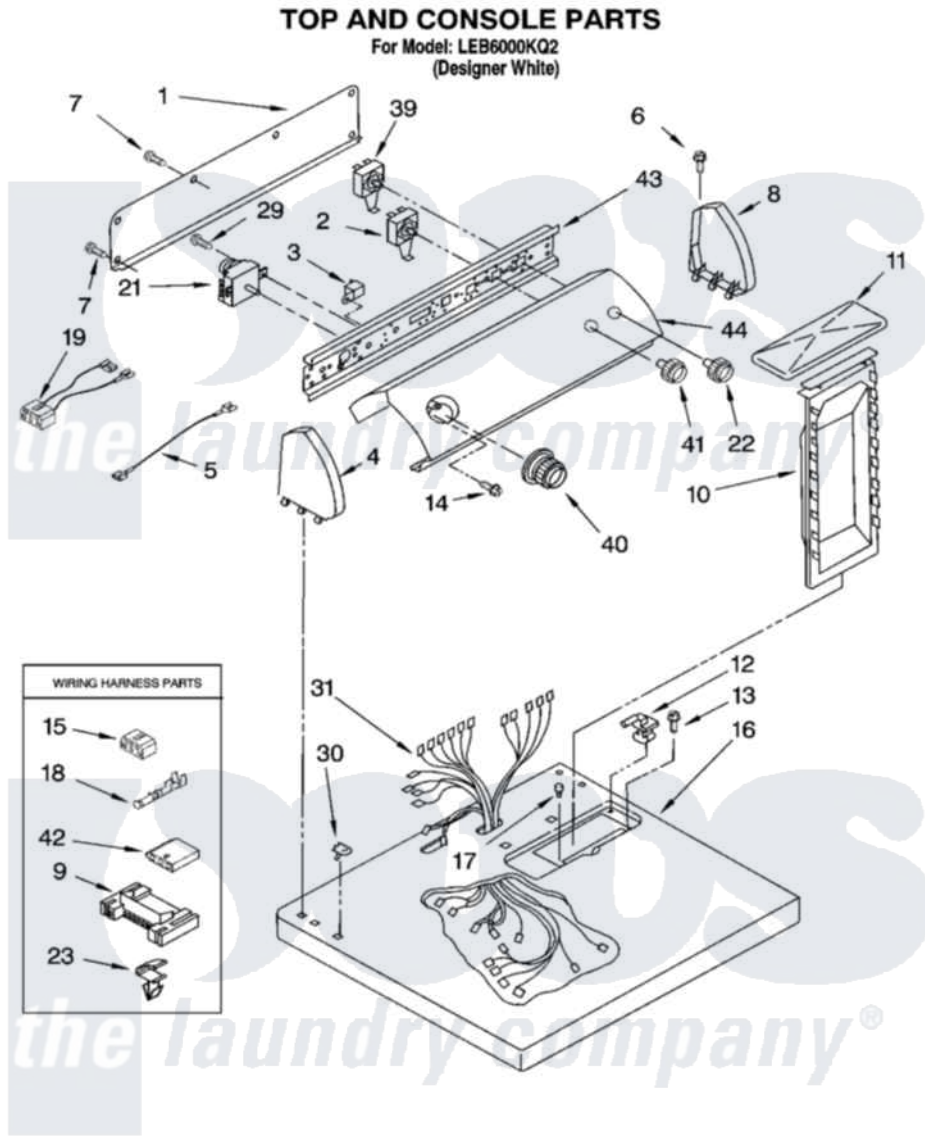

# Whirlpool LEB6000KQ2 02 - TOP AND CONSOLE PARTS

8180274

3

Whirlpool [Residential Whirlpool LEB6000KQ2 Dryer Parts](#) Parts Diagram 02 - TOP AND CONSOLE PARTS  
Click on the part number to view part

Item	Original Part Number	Replaced By	Status	Part Description
1	<a href="#">8274261</a>			Do-It-Yourself Repair Manuals
2	<a href="#">3405152</a>			Switch, Wrinkle Shield
3	<a href="#">694419</a>			Mini-Buzzer
4	8271365	<a href="#">279962</a>		Endcap
5	<a href="#">3401674</a>			Wire, Jumper
6	<a href="#">388326</a>			Screw, 8-18 X 1.25
7	<a href="#">693995</a>			Screw, Hex Head
8	8271359	<a href="#">279962</a>		Endcap
9	<a href="#">3395683</a>			Receptacle, Multi-Terminal
10	<a href="#">349639</a>			HANDLE AND LINT SCREEN ASSEMBLY
11	<a href="#">8283378</a>			Cover, Lint Screen
12	3978605	<a href="#">W10044470</a>		Hinge, RH
"	<a href="#">3978606</a>			Hinge, Lint Lid
13	688983	<a href="#">487240</a>		Screw, For Mtg. Service Capacitor
14	<a href="#">3400859</a>			Screw, Grounding