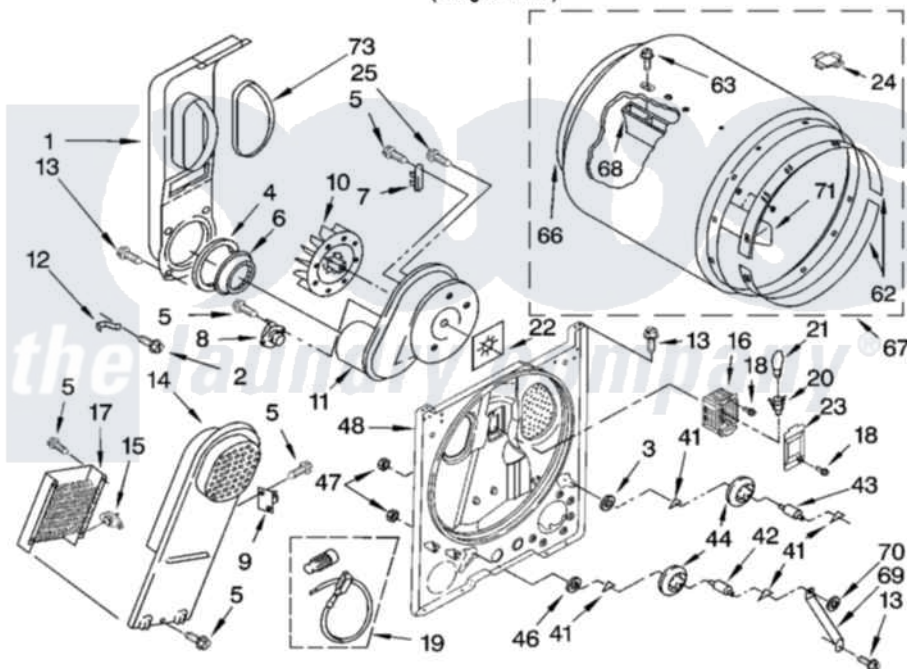

Whirlpool LEB6000KQ2 03 - BULKHEAD PARTS

BULKHEAD PARTS

For Model: LEB6000KQ2
(Designer White)

8180274

5

Whirlpool [Residential Whirlpool LEB6000KQ2 Dryer Parts](#) Parts Diagram 03 - BULKHEAD PARTS
Click on the part number to view part

Item	Original Part Number	Replaced By	Status	Part Description
1	348368			Lint Chute Assembly
2	489463			Screw, 8-18 X 1/16
3	3388703			Washer, Support
4	347139			Seal, Lint Chute
5	90767			Screw, 8A X 3/8 HeX Washer Head Tapping
6	696302			Shield, Exhaust
7	3392519			Thermal Limiter
8	3387134			Thermostat, Internal-Bias
9	3977393	279816		Cutoff-Tml
10	694089			Wheel, Blower
11	8557384	8577230		Housing, Blower
12	8066155			Clip, Heater Box
13	343641	681414		Screw, 10AB X 1/2
14	8541818			Box, Heater
15	3977767			Thermostat, High Limit 250 F
16	3977373			Bracket, Drum Light

17	3403585	279838	Element
18	487909	488729	Screw
19	279457		Wire Kit, Terminal
20	3403634	W10136369	Socket, Drum Light Assembly
21	3406124	22002263	Lamp
22	3394196		Seal, Blower Shaft
23	3402841	8532165	Lens, Drum Light
24	8066086		Plug, Drum Hole
25	3390647	488729	Screw
41	690997		Washer, Thrust
42	3399506	W10359270	Shaft, Drum Roller Threads
43	3399507	W10359269	Shaft, Drum Roller Threads
44	3397588	349241T	Support
46	348197		Washer, Support
47	3359452		Nut, Lock
48	3403493	279798	Bulkhead
62	692526	279441	BeaRng-Rng
63	97787	W10109200	Screw, Baffle Mounting
66	3406130	279857	Seal
67	695587		Drum Assembly
68	692490		Baffle, Drum
69	3976434		Bracket, Support Shaft
70	90296		Nut, Push On
71	3403636		Baffle, Drum
73	339956		Seal, Air Duct To Bulkhead