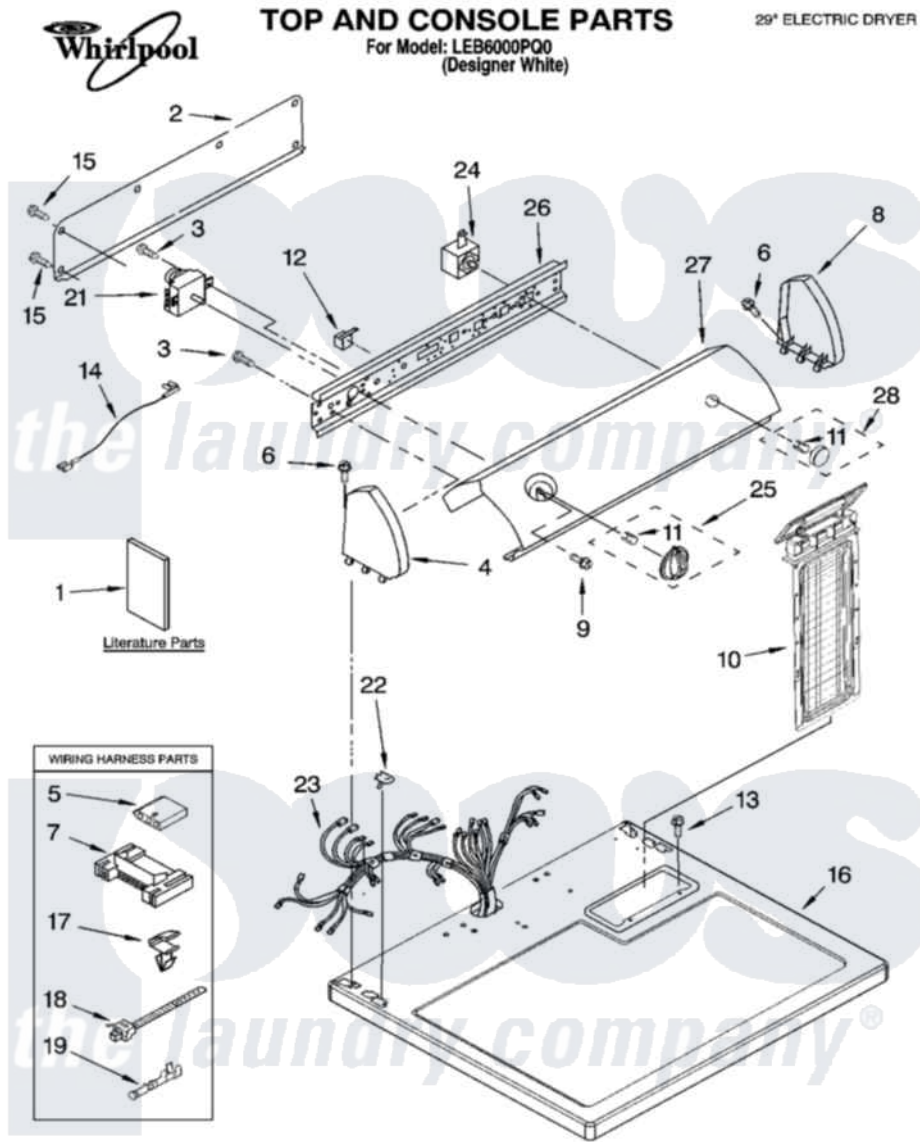

# Whirlpool LEB6000PQ0 01 - TOP AND CONSOLE PARTS

03-04 Litho in U.S.A. (djc)

1

Part No. 6180292

Whirlpool Residential Whirlpool LEB6000PQ0 Dryer Parts Parts Diagram 01 - TOP AND CONSOLE PARTS  
 Click on the part number to view part

Item	Original Part Number	Replaced By	Status	Part Description
1	LIT8522243		Not Available	Literature Parts (Guide, Use & Care)
"	LIT8533770		Not Available	Literature Parts (Sheet, Cycle Feature)
"	LIT8535829		Not Available	Literature Parts (Instructions, Installation)
"	LIT8528187		Not Available	Literature Parts (Wiring Diagram)
"	N/A		Not Available	Following May Be Purchased
"	N/A		Not Available	DO-IT-YOURSELF REPAIR MANUALS
"	LIT677818	<a href="#">677818L</a>		Diy
2	<a href="#">8274261</a>			Do-It-Yourself Repair Manuals
3	3390646	<a href="#">W10139210</a>		Screw, 8-18 X 5/16
4	8271365	<a href="#">279962</a>		Endcap
5	<a href="#">3936144</a>			Do-It-Yourself Repair Manuals
6	<a href="#">388326</a>			Screw, 8-18 X 1.25
7	<a href="#">3395683</a>			Receptacle, Multi-Terminal

8	8271359	<a href="#">279962</a>	Endcap
9	<a href="#">3400859</a>		Screw, Grounding
10	<a href="#">8557861</a>		Screen, Lint
11	<a href="#">8536939</a>		Clip, Knob
12	<a href="#">694419</a>		Mini-Buzzer
13	688983	<a href="#">487240</a>	Screw, For Mtg. Service Capacitor
14	3393814	Not Available	Wire, Jumper (Black)
"	3393815	<a href="#">3393812</a>	Wire, Jumper
15	<a href="#">693995</a>		Screw, Hex Head
16	8557930	<a href="#">8563985</a>	Top
17	<a href="#">3394427</a>		Clip-Harness
18	<a href="#">3391249</a>		Cable Tie, Push Mount
19	<a href="#">94614</a>		Terminal
21	<a href="#">8299778</a>		Timer, 60 Hz
22	<a href="#">357213</a>		Nut, Push-In
23	8299867	<a href="#">W10450292</a>	Harness, Wiring
24	<a href="#">3977456</a>		Switch, Push-To-Start
25	<a href="#">8544955</a>		Timer Knob Assembly
26	<a href="#">8271418</a>		Bracket, Control
27	<a href="#">8545963</a>		Panel, Control
28	<a href="#">8544939</a>		Knob, Push-To-Start