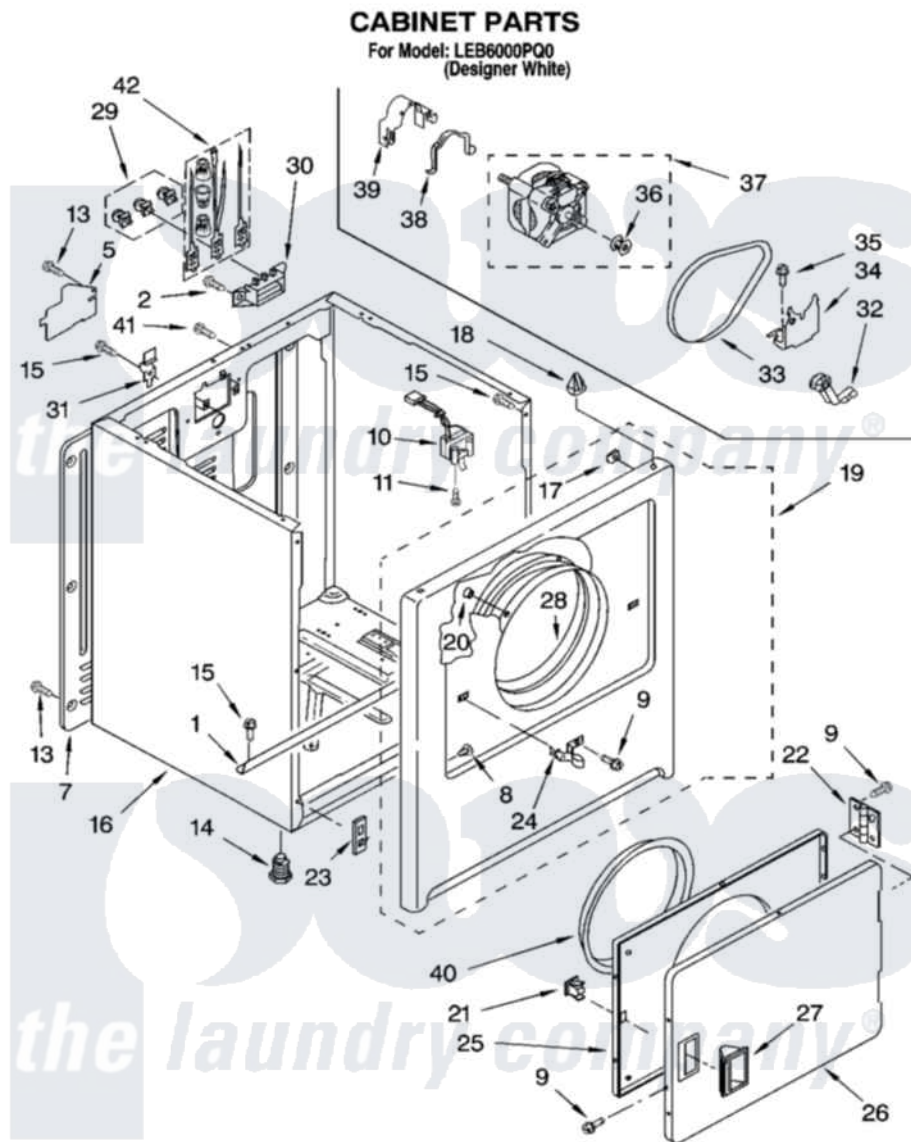

# Whirlpool LEB6000PQ0 02 - CABINET PARTS

8180292

3

Whirlpool Residential Whirlpool LEB6000PQ0 Dryer Parts Parts Diagram 02 - CABINET PARTS

Click on the part number to view part

Item	Original Part Number	Replaced By	Status	Part Description
1	<a href="#">8541400</a>			Bracket, Cabinet
2	3393008	<a href="#">308685</a>		Side Trim )
5	<a href="#">3396795</a>			Cover, Terminal Block
7	3396807	<a href="#">280040</a>		Panel-Rear
8	<a href="#">3404413</a>			Plug, Hinge Hole
9	342055	<a href="#">488627</a>		Screw
10	3406104	<a href="#">3406105</a>		Door Switch Assembly
11	697773	<a href="#">3395530</a>		Screw
13	<a href="#">693995</a>			Screw, Hex Head
14	3392100	<a href="#">49621</a>		Feet-Leveling
"	<a href="#">279810</a>			Foot-Optional
15	343641	<a href="#">681414</a>		Screw, 10AB X 1/2
16	8530603	<a href="#">8533643</a>		Cabinet
17	<a href="#">98234</a>			Clip, U-Bend
18	690363	<a href="#">18776</a>		Lock, Front Top
19	3403571	<a href="#">279844</a>		Panel