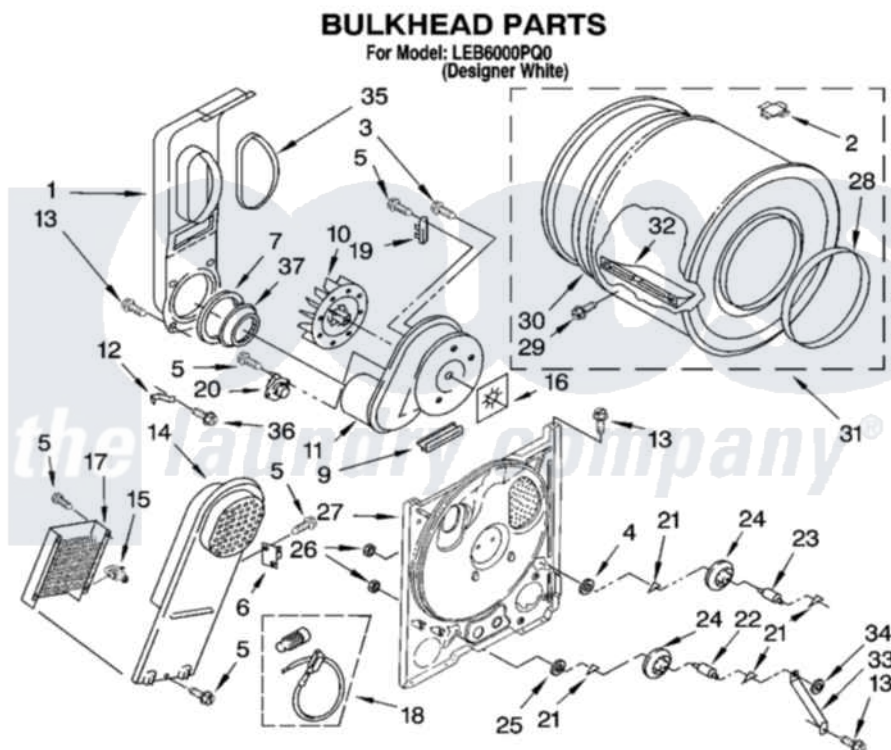

Whirlpool LEB6000PQ0 03 - BULKHEAD PARTS

8180292

5

Whirlpool [Residential Whirlpool LEB6000PQ0 Dryer Parts](#) Parts Diagram 03 - BULKHEAD PARTS
 Click on the part number to view part

Item	Original Part Number	Replaced By	Status	Part Description
1	694283	279505		Chute
2	8066086			Plug, Drum Hole
3	3390647	488729		Screw
4	3388703			Washer, Support
5	90767			Screw, 8A X 3/8 HeX Washer Head Tapping
6	3977393	279816		Cutoff-Tml
7	347139			Seal, Lint Chute
9	3392247	686889		Pad
10	694089			Wheel, Blower
11	8557384	8577230		Housing, Blower
12	3398161			CLIP
13	343641	681414		Screw, 10AB X 1/2
14	8541818			Box, Heater
15	3977767			Thermostat, High Limit 250 F
16	3394196			Seal, Blower Shaft
17	3403585	279838		Element

18	279457		Wire Kit, Terminal
19	3392519		Thermal Limiter
20	3387134		Thermostat, Internal-Bias
21	690997		Washer, Thrust
22	3399506	W10359270	Shaft, Drum Roller Threads
23	3399507	W10359269	Shaft, Drum Roller Threads
24	3397588	349241T	Support
25	348197		Washer, Support
26	3359452		Nut, Lock
27	8529955	279793	Bulkhead
28	3394509		Ring, Bearing
29	97787	W10109200	Screw, Baffle Mounting
30	8066085	239087	Seal
31	3396777	697760	Drum
32	342847		Baffle, Drum
33	3976435		Bracket, Support
34	90296		Nut, Push On
35	339956		Seal, Air Duct To Bulkhead
36	489463		Screw, 8-18 X 1/16
37	696302		Shield, Exhaust