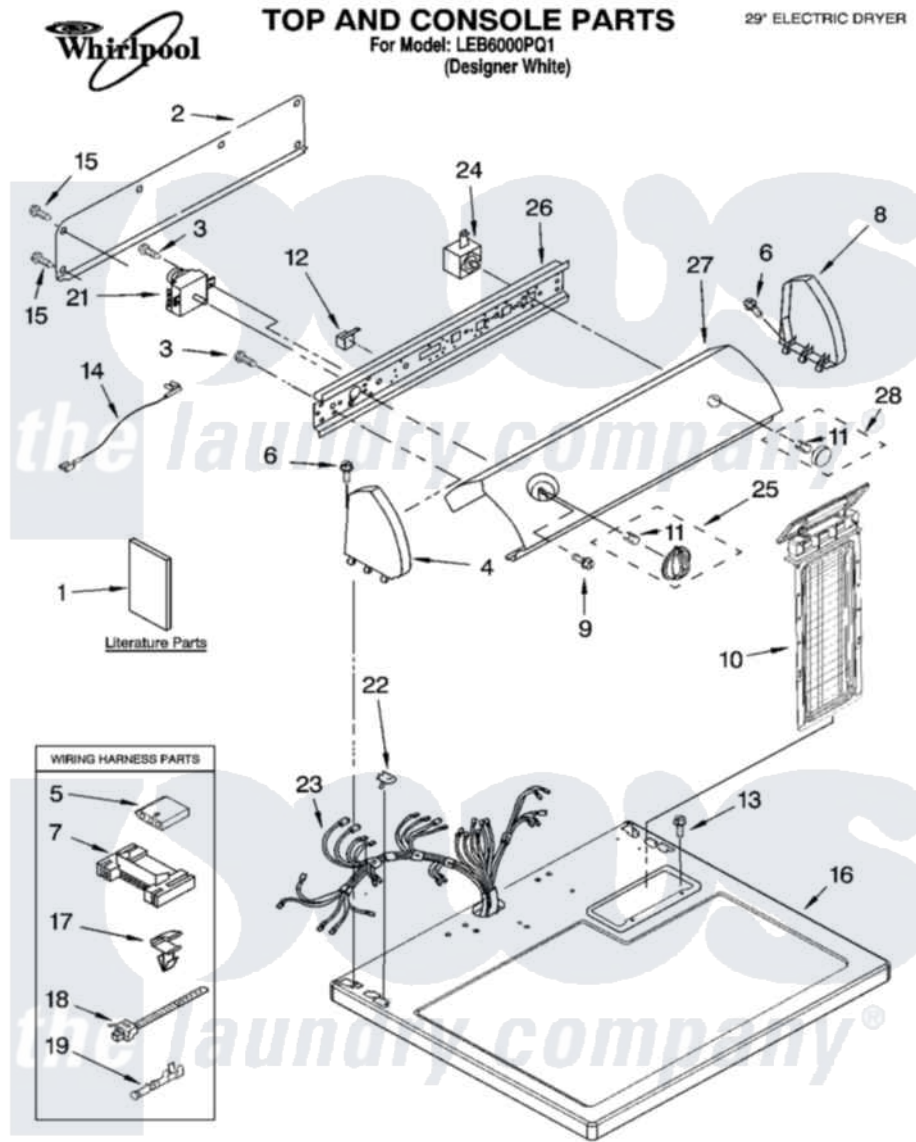

Whirlpool LEB6000PQ1 01 - TOP AND CONSOLE PARTS

10-05 Litho in U.S.A. (LT)

1

Part No. 8180840

Whirlpool Residential Whirlpool LEB6000PQ1 Dryer Parts Parts Diagram 01 - TOP AND CONSOLE PARTS
 Click on the part number to view part

Item	Original Part Number	Replaced By	Status	Part Description
1	8578183		Not Available	Use And Care Guide
"	8533770		Not Available	Sheet, Cycle Feature
"	8577188		Not Available	Instructions, Installation
"	8528187			Wiring Diagram
"	N/A		Not Available	Following May Be Purchased
"	N/A		Not Available	DO-IT-YOURSELF REPAIR MANUALS
"	677818		Not Available	Manual, Do-It- Yourself Repair (Dryer)
2	8274261			Do-It-Yourself Repair Manuals
3	8533971	90767		Screw, 8A X 3/8 HeX Washer Head Tapping
4	8271365	279962		Endcap
5	3936144			Do-It-Yourself Repair Manuals
6	388326			Screw, 8-18 X 1.25
7	3395683			Receptacle, Multi-Terminal
8	8271359	279962		Endcap

9	8533951	3400859	Screw, Grounding
10	8557861		Screen, Lint
11	8536939		Clip, Knob
12	694419		Mini-Buzzer
13	688983	487240	Screw, For Mtg. Service Capacitor
14	3393814	Not Available	Wire, Jumper (Black)
"	3393815	3393812	Wire, Jumper
15	693995		Screw, Hex Head
16	8557930	8563985	Top
17	3394427		Clip-Harness
18	3391249		Cable Tie, Push Mount
19	94614		Terminal
21	8299778		Timer, 60 Hz
22	357213		Nut, Push-In
23	8299867	W10450292	Harness, Wiring
24	3977456		Switch, Push-To-Start
25	8544955		Timer Knob Assembly
26	8271418		Bracket, Control
27	8545963		Panel, Control
28	8544939		Knob, Push-To-Start