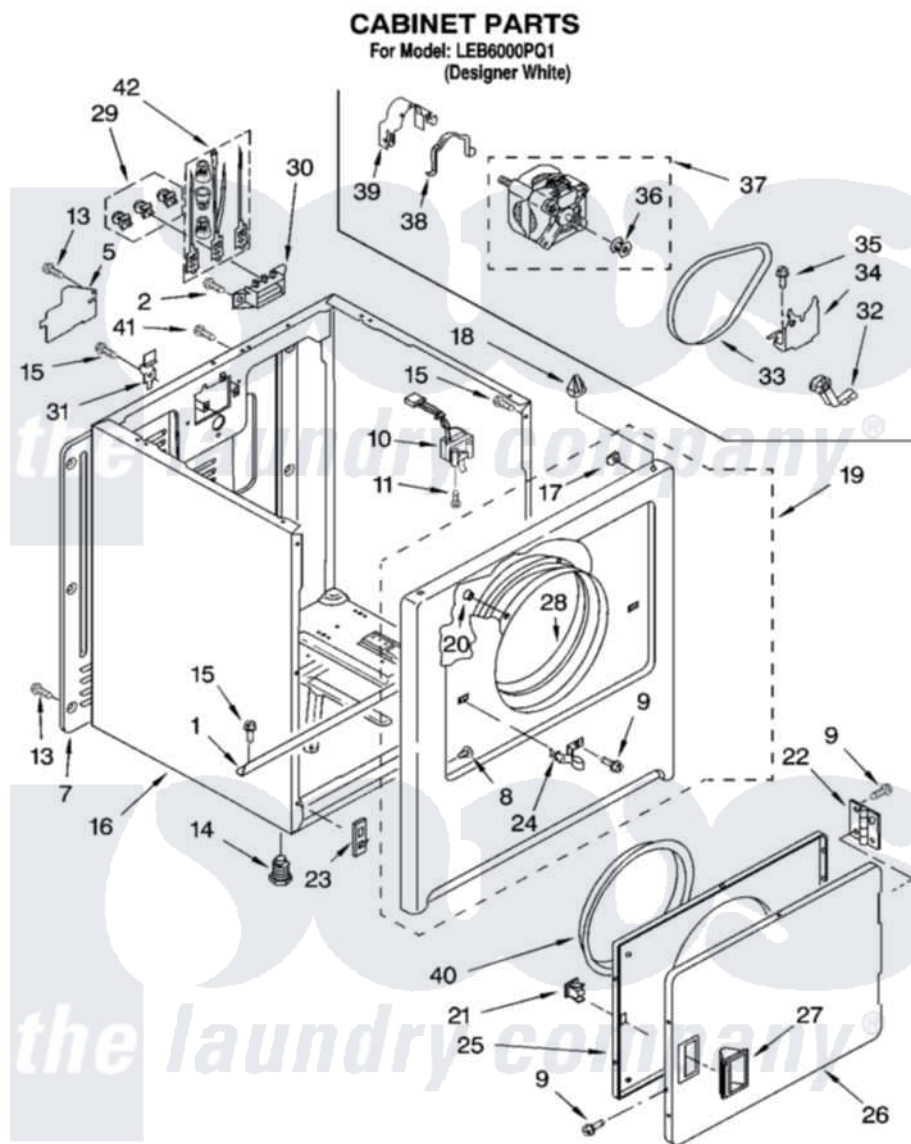

Whirlpool LEB6000PQ1 02 - CABINET PARTS

8180840

3

Whirlpool [Residential Whirlpool LEB6000PQ1 Dryer Parts](#) Parts Diagram 02 - CABINET PARTS

[Click on the part number to view part](#)

Item	Original Part Number	Replaced By	Status	Part Description
1	8541400			Bracket, Cabinet
2	3393008	308685		Side Trim)
5	3396795			Cover, Terminal Block
7	3396807	280040		Panel-Rear
8	3404413			Plug, Hinge Hole
9	342055	488627		Screw
10	3406104	3406105		Door Switch Assembly
11	697773	3395530		Screw
13	693995			Screw, Hex Head
14	3392100	49621		Feet-Leveling
"	279810			Foot-Optional
15	343641	681414		Screw, 10AB X 1/2
16	8530603	8533643		Cabinet
17	98234			Clip, U-Bend
18	690363	18776		Lock, Front Top
19	3403571	279844		Panel

20	685203	279220	Clip
21	690081	279570	Latch
22	3405514	W10362431	Hinge And Pin Assembly
23	3394083		Clip, Front Panel
24	696144	279570	Latch
25	3403371		Door, Inner
26	3403361		Door Front
27	3405184		Handle, Door
28	8066124	279264	Air Channel Box
29	279393		Terminal Block Screw Kit
30	3397659		Block, Terminal
31	238088	8066217	Hinge, Top
32	691366		Idler And Pulley Assembly
33	8066065	341241	Belt
34	348780		Base, Motor
35	3400500		Bolt, 3405245 5/16-18 X 3/4
36	3394341	W10299847	Pulley-Motor
37	8066206	279827	Motor-Drive
38	660658		Clamp, Motor Mounting 343481 685441
39	3404162		Clamp, Motor
40	3405245		5/16-18 X 3/4
41	697776	4331106	Screw, No.10-32 X 7/16
42	279318		Terminal Tinned And Brass Panel