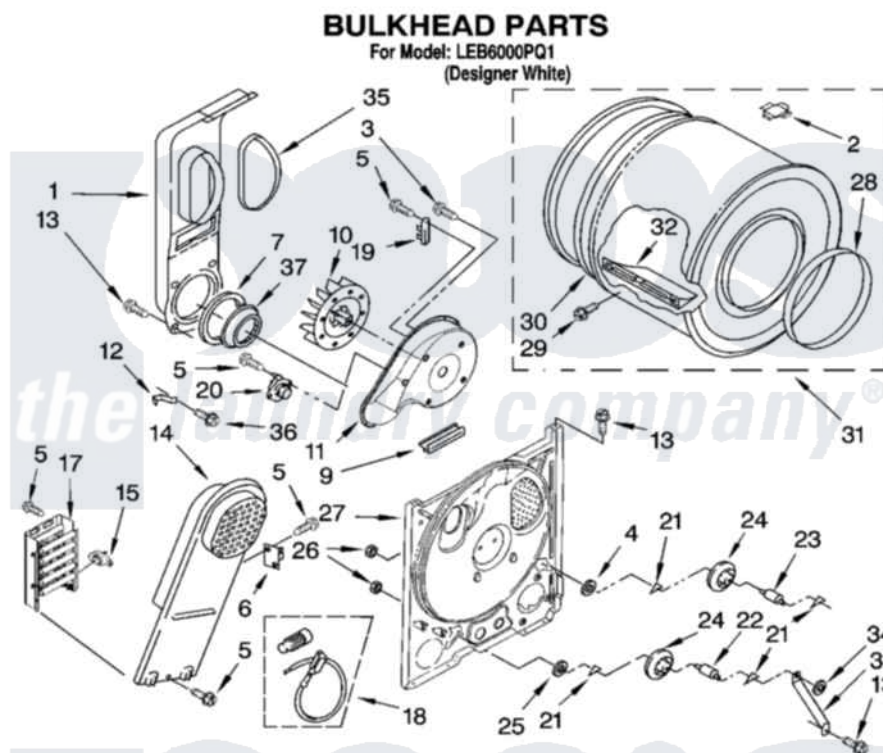

Whirlpool LEB6000PQ1 03 - BULKHEAD PARTS, OPTIONAL PARTS (NOT INCLUDED)

8180840

5

Whirlpool [Residential Whirlpool LEB6000PQ1 Dryer Parts](#) Parts Diagram 03 - BULKHEAD PARTS, OPTIONAL PARTS (NOT INCLUDED)

[Click on the part number to view part](#)

Item	Original Part Number	Replaced By	Status	Part Description
1	694283	279505		Chute
2	8066086			Plug, Drum Hole
3	3390647	488729		Screw
4	3388703			Washer, Support
5	90767			Screw, 8A X 3/8 HeX Washer Head Tapping
6	3977393	279816		Cutoff-Tml
7	347139			Seal, Lint Chute
9	3392247	686889		Pad
10	694089			Wheel, Blower
11	8577230			Housing, Blower
12	3398161			CLIP
13	343641	681414		Screw, 10AB X 1/2
14	8541818			Box, Heater
15	3977767			Thermostat, High Limit 250 F

17	8565582	279838	Element
18	279457		Wire Kit, Terminal
19	3392519		Thermal Limiter
20	3387134		Thermostat, Internal-Bias
21	690997		Washer, Thrust
22	3399506	W10359270	Shaft, Drum Roller Threads
23	3399507	W10359269	Shaft, Drum Roller Threads
24	3397590	349241T	Support
25	348197		Washer, Support
26	3359452		Nut, Lock
27	8529955	279793	Bulkhead
28	3394509		Ring, Bearing
29	97787	W10109200	Screw, Baffle Mounting
30	8066085	239087	Seal
31	3396777	697760	Drum
32	342847		Baffle, Drum
33	3976435		Bracket, Support
34	90296		Nut, Push On
35	339956		Seal, Air Duct To Bulkhead
36	489463		Screw, 8-18 X 1/16
37	696302		Shield, Exhaust
	N/A	Not Available	ACCESSORY PARTS
"	279948	4392065	Kit, Dryer Repair
"	8522199		Accessory Parts
"	689790		Dry Rack
"	72017		Paint, Touch-Up
"	350930		Paint, Pressurized Spray B
"	350938		Paint, Pressurized Spray B
"	799344		Paint, Touch-Up)