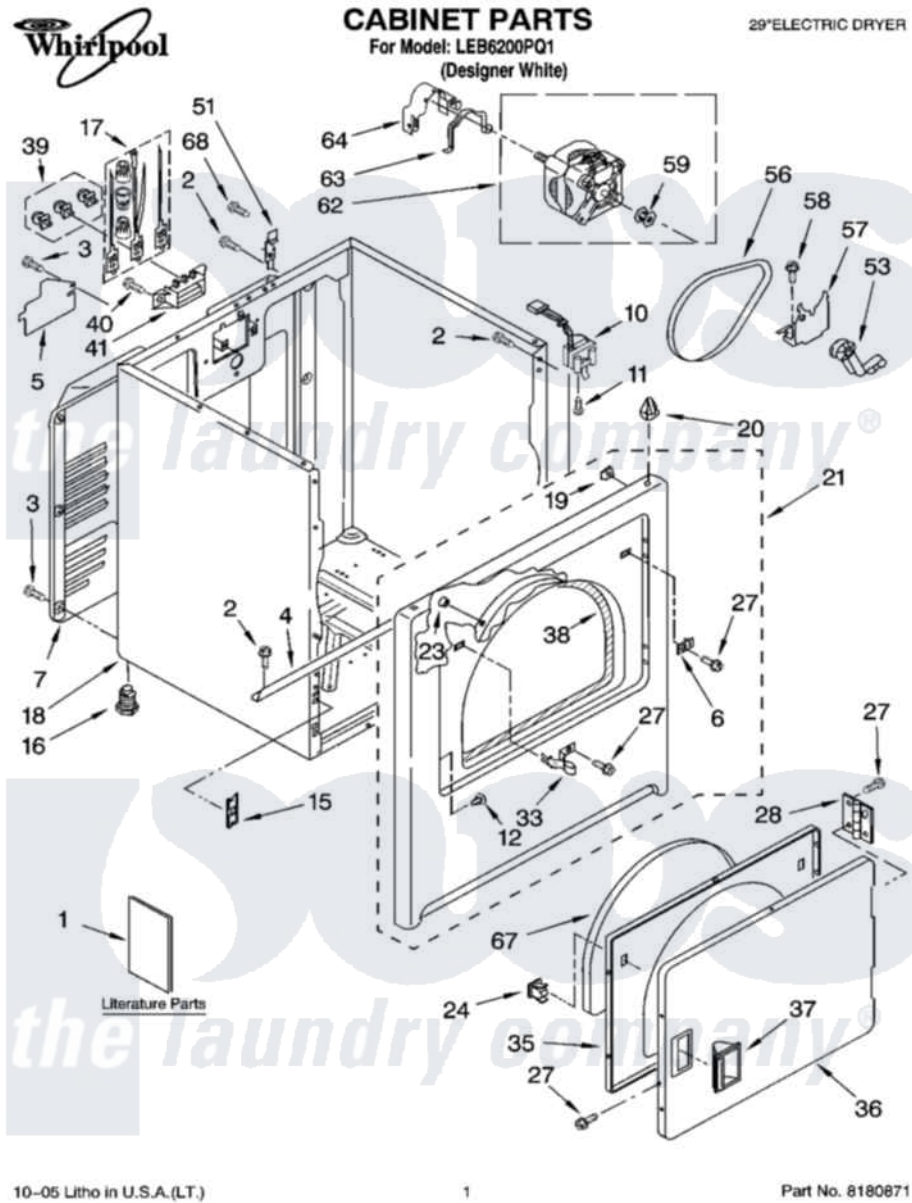

Whirlpool LEB6200PQ1 01 - CABINET PARTS

10-05 Litho in U.S.A.(L.T.)

1

Part No. 8180871

Whirlpool Residential Whirlpool LEB6200PQ1 Dryer Parts Parts Diagram 01 - CABINET PARTS
 Click on the part number to view part

Item	Original Part Number	Replaced By	Status	Part Description
1	8577188		Not Available	Instructions, Installation
"	8533770		Not Available	Sheet, Cycle Feature
"	8578183		Not Available	Use And Care Guide
"	8528187			Wiring Diagram
"	N/A		Not Available	Following May Be Purchased
"	N/A		Not Available	DO-IT-YOURSELF REPAIR MANUALS
"	677818		Not Available	Manual, Do-It- Yourself Repair (Dryer)
2	343641	681414		Screw, 10AB X 1/2
3	693995			Screw, Hex Head
4	8541400			Bracket, Cabinet
5	3396795			Cover, Terminal Block
6	3403630			Plug, Strike Hole
7	3396805	280043		Panel-Rear
10	3406109	3406107		Door Switch Assembly
11	697773	3395530		Screw

12	3404413		Plug, Hinge Hole
15	3394083		Clip, Front Panel
16	3392100	49621	Feet-Leveling
"	279810		Foot-Optional
17	279318		Terminal Tinned And Brass Panel
18	8530603	8533643	Cabinet
19	98234		Clip, U-Bend
20	690363	18776	Lock, Front Top
21	3403444	279852	Panel
23	685203	279220	Clip
24	690081	279570	Latch
27	342055	488627	Screw
28	3405514	W10362431	Hinge And Pin Assembly
33	3403431		Strike, Panel
35	3402341		Door, Inner
36	3402335		Door, Front
37	3405184		Handle, Door
38	3406129		Seal And Bearing Assembly
39	279393		Terminal Block Screw Kit
40	3393008	308685	Side Trim)
41	3397659		Block, Terminal
51	238088	8066217	Hinge, Top
53	691366		Idler And Pulley Assembly
56	8066065	341241	Belt
57	348780		Base, Motor
58	3400500		Bolt, 3405245 5/16-18 X 3/4
59	3394341	W10299847	Pulley-Motor
62	8066206	279827	Motor-Drve
63	660658		Clamp, Motor Mounting 343481 685441
64	3404162		Clamp, Motor
67	3405246		Seal, Door Push-To-Start
68	697776	4331106	Screw, No.10-32 X 7/16