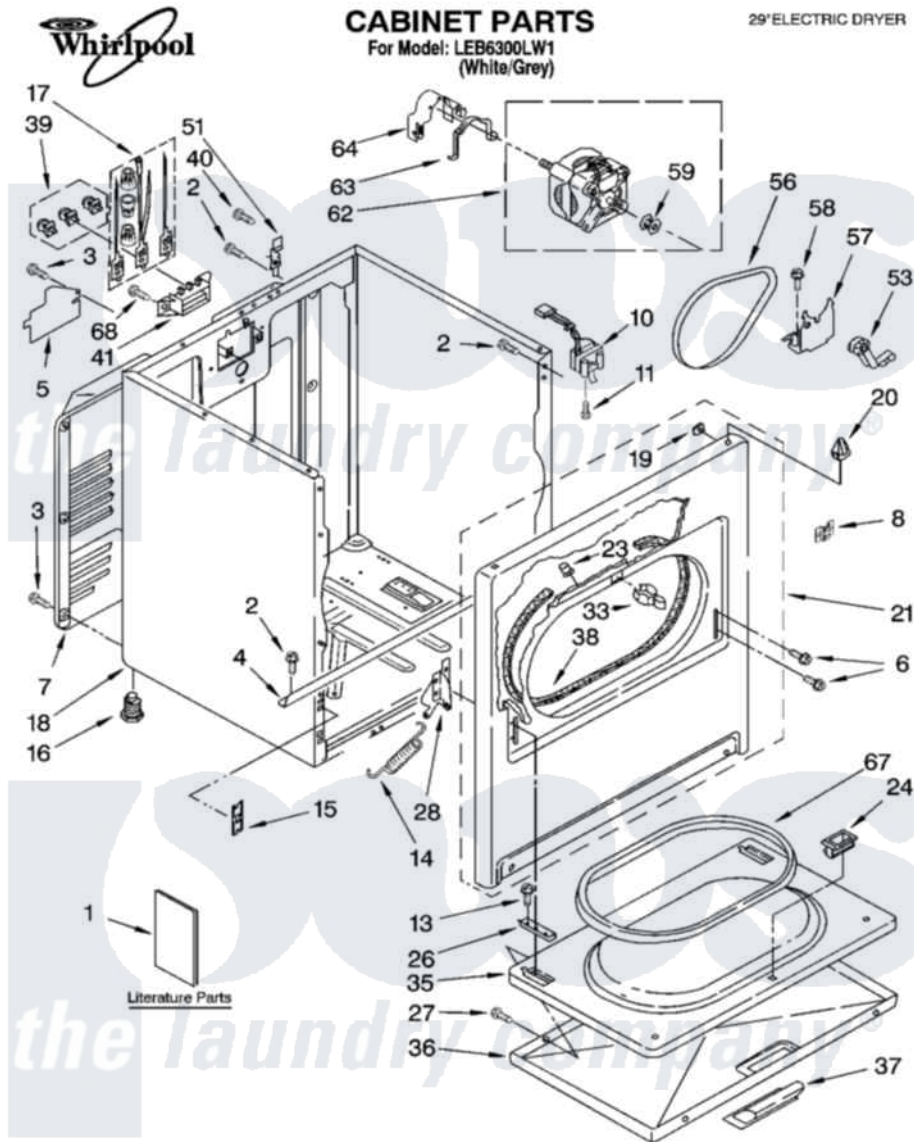

Whirlpool LEB6300LW1 01 - CABINET PARTS

03-04 Litho in U.S.A. (djc)

1

Part No. 8180275

Whirlpool Residential Whirlpool LEB6300LW1 Dryer Parts Parts Diagram 01 - CABINET PARTS

[Click on the part number to view part](#)

Item	Original Part Number	Replaced By	Status	Part Description
1	LIT8535829		Not Available	Literature Parts (Instructions, Installation)
"	LIT8535823		Not Available	Literature Parts (Sheet, Cycle Feature (For Model LEQ5000KW1))
"	LIT8522243		Not Available	Literature Parts (Guide, Use & Care)
"	LIT3979703		Not Available	Literature Parts (Label, Wiring Diagram)
"	N/A		Not Available	Following May Be Purchased DO-IT-YOURSELF REPAIR MANUALS
"	LIT677818	677818L		Diy
2	343641	681414		Screw, 10AB X 1/2
3	693995			Screw, Hex Head
4	8541400			Bracket, Cabinet
5	3396795			Cover, Terminal Block
6	342043	486146		Screw
7	3396805	280043		Panel-Rear

8	8546676	W10041960	Spring, Door
10	3406107		Door Switch Assembly
11	697773	3395530	Screw
13	3357011	308685	Side Trim)
14	8541401	W10041960	Spring, Door
15	3394083		Clip, Front Panel
16	3392100	49621	Feet-Leveling
"	279810		Foot-Optional
17	279318		Terminal Tinned And Brass Panel
18	8530603	8533643	Cabinet
19	98234		Clip, U-Bend
20	690363	18776	Lock, Front Top
21	695620	279443	Panel
23	685203	279220	Clip
24	3389441		Door Catch Assembly
26	337189		Clip, Hinge
27	694091		Trim, Side Right Hand
28	8066056		Hinge, Door
"	8066057		Hinge, Door
33	696144	279570	Latch
35	695737		Door, Rear
36	3393549		Door, Front
37	690270	348721	Handle
38	3406129		Seal And Bearing Assembly
39	279393		Terminal Block Screw Kit
40	697776	4331106	Screw, No.10-32 X 7/16
41	3397659		Block, Terminal
51	238088	8066217	Hinge, Top
53	691366		Idler And Pulley Assembly
56	8066065	341241	Belt
57	348780		Base, Motor
58	3400500		Bolt, 3405245 5/16-18 X 3/4
59	3394341	W10299847	Pulley-Motor
62	8538262	279827	Motor-Drve
63	660658		Clamp, Motor Mounting 343481 685441
64	3404162		Clamp, Motor
67	3390731		Seal, Door
68	3393008	308685	Side Trim)