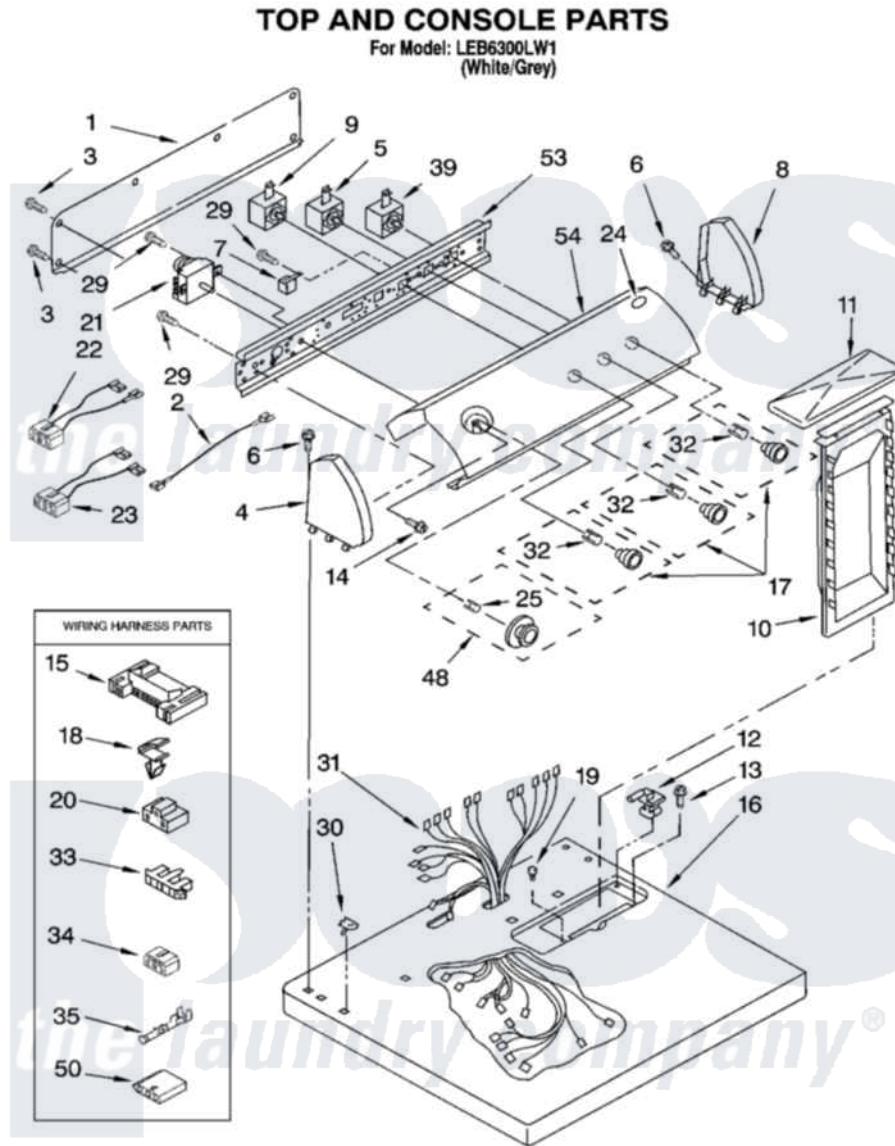

# Whirlpool LEB6300LW1 02 - TOP AND CONSOLE PARTS

8180275

3

Whirlpool Residential Whirlpool LEB6300LW1 Dryer Parts Parts Diagram 02 - TOP AND CONSOLE PARTS  
Click on the part number to view part

Item	Original Part Number	Replaced By	Status	Part Description
1	<a href="#">8274261</a>			Do-It-Yourself Repair Manuals
2	<a href="#">3401684</a>			Jumper, Wire
3	<a href="#">693995</a>			Screw, Hex Head
4	8271365	<a href="#">279962</a>		Endcap
5	<a href="#">3405156</a>			Switch, Rotary
6	<a href="#">388326</a>			Screw, 8-18 X 1.25
7	<a href="#">694419</a>			Mini-Buzzer
8	8271359	<a href="#">279962</a>		Endcap
9	<a href="#">3399639</a>			Switch, Rotary Temperature
10	<a href="#">349639</a>			HANDLE AND LINT SCREEN ASSEMBLY
11	<a href="#">8283378</a>			Cover, Lint Screen
12	3978605	<a href="#">W10044470</a>		Hinge, RH
"	<a href="#">3978606</a>			Hinge, Lint Lid
13	688983	<a href="#">487240</a>		Screw, For Mtg. Service Capacitor
14	<a href="#">3400859</a>			Screw, Grounding