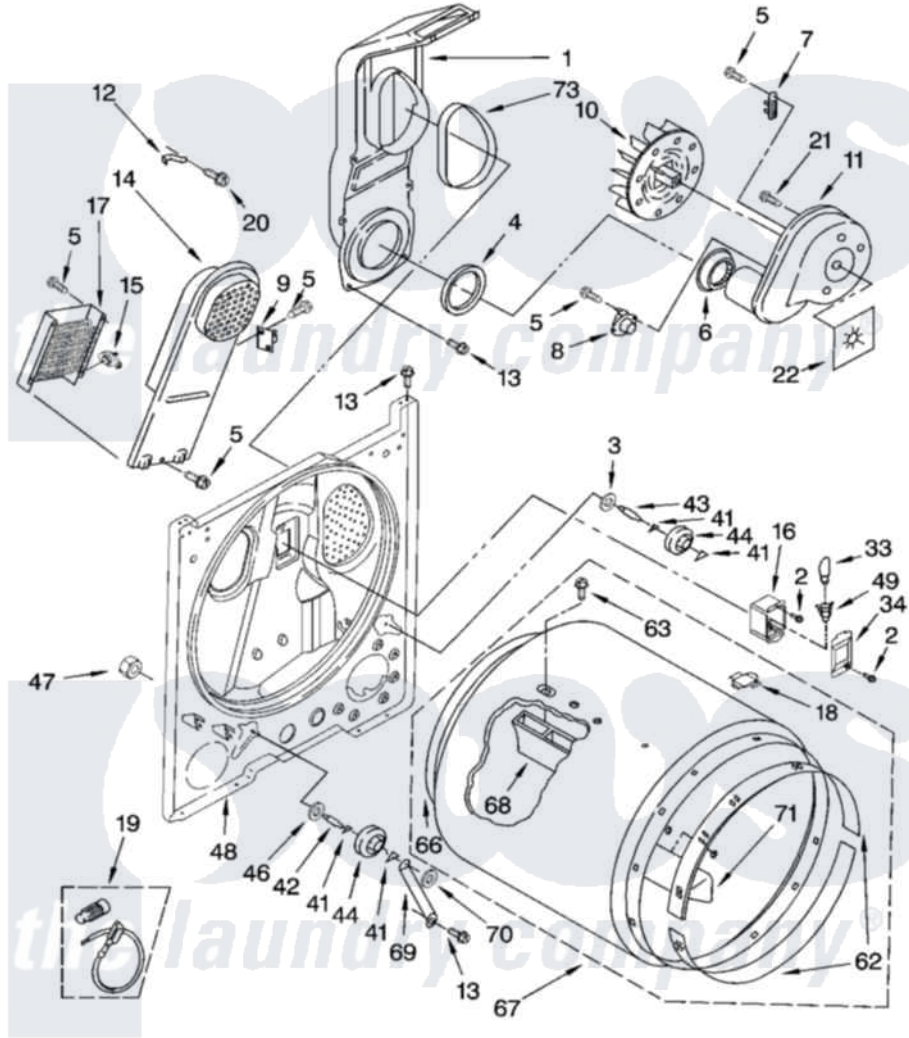

Whirlpool LEB6300LW1 03 - BULKHEAD PARTS

BULKHEAD PARTS

For Model: LEB6300LW1
(White/Grey)

8180275

5

Whirlpool [Residential Whirlpool LEB6300LW1 Dryer Parts](#) Parts Diagram 03 - BULKHEAD PARTS
Click on the part number to view part

Item	Original Part Number	Replaced By	Status	Part Description
1	348368			Lint Chute Assembly
2	487909	488729		Screw
3	3388703			Washer, Support
4	347139			Seal, Lint Chute
5	90767			Screw, 8A X 3/8 HeX Washer Head Tapping
6	696302			Shield, Exhaust
7	3392519			Thermal Limiter
8	3387134			Thermostat, Internal-Bias
9	3977393	279816		Cutoff-Tml
10	694089			Wheel, Blower
11	8557384	8577230		Housing, Blower
12	3398161			CLIP
13	343641	681414		Screw, 10AB X 1/2
14	8541818			Box, Heater
15	3977767			Thermostat, High Limit 250 F
16	3977373			Bracket, Drum Light

17	3403585	279838	Element
18	8066086		Plug, Drum Hole
19	279457		Wire Kit, Terminal
20	489463		Screw, 8-18 X 1/16
21	3390647	488729	Screw
22	3394196		Seal, Blower Shaft
33	3406124	22002263	Lamp
34	3402841	8532165	Lens, Drum Light
41	690997		Washer, Thrust
42	3399506	W10359270	Shaft, Drum Roller Threads
43	3399507	W10359269	Shaft, Drum Roller Threads
44	3397588	349241T	Support
46	348197		Washer, Support
47	3359452		Nut, Lock
48	3403413		Bulkhead
49	3403634	W10136369	Socket, Drum Light Assembly
62	692526	279441	BeaRng-Rng
63	97787	W10109200	Screw, Baffle Mounting
66	3406130	279857	Seal
67	695587		Drum Assembly
68	692490		Baffle, Drum
69	3976434		Bracket, Support Shaft
70	90296		Nut, Push On
71	3403636		Baffle, Drum
73	339956		Seal, Air Duct To Bulkhead
"	N/A	Not Available	ACCESSORY PARTS
"	279948	4392065	Kit, Dryer Repair
"	3406839		Dry Rack Assembly
"	8522199		Accessory Parts
"	72017		Paint, Touch-Up
"	350930		Paint, Pressurized Spray B
"	350938		Paint, Pressurized Spray B
"	799344		Paint, Touch-Up)