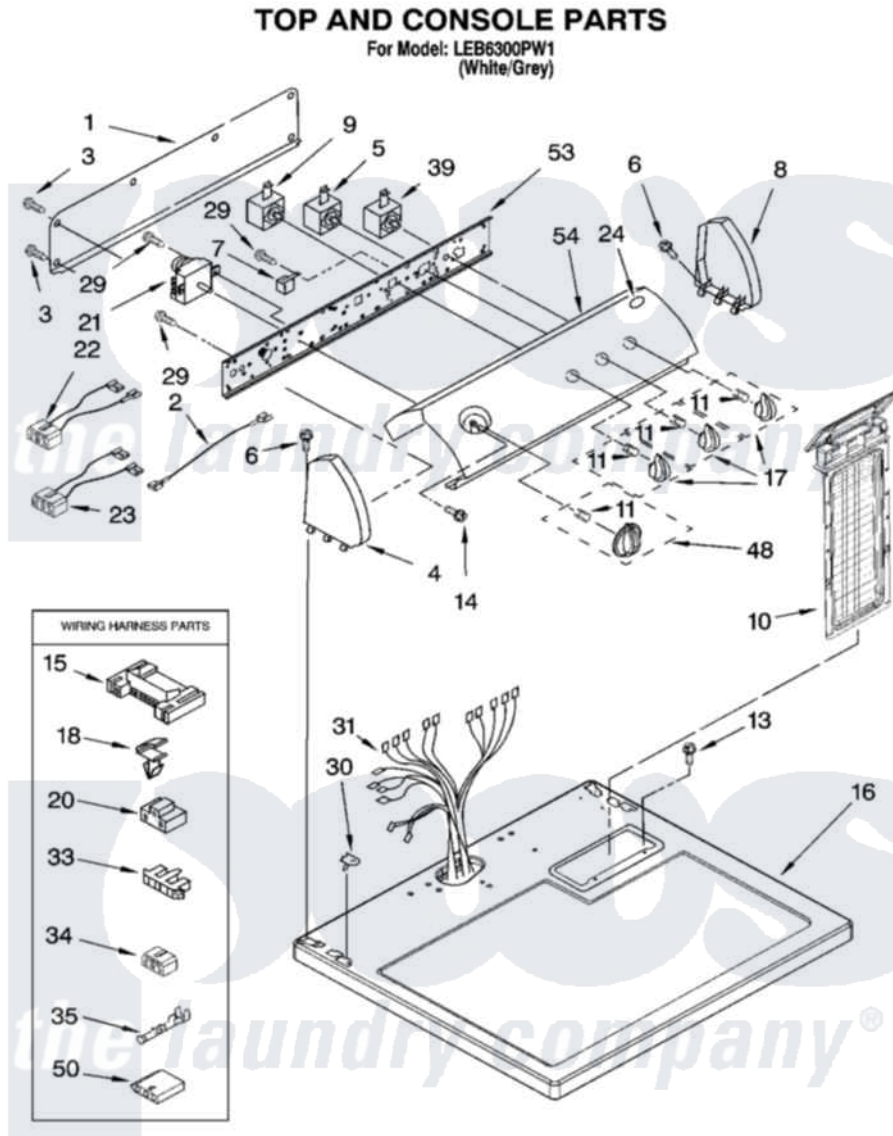

Whirlpool LEB6300PW1 02 - TOP AND CONSOLE PARTS

Whirlpool [Residential Whirlpool LEB6300PW1 Dryer Parts](#) Parts Diagram 02 - TOP AND CONSOLE PARTS
Click on the part number to view part

Item	Original Part Number	Replaced By	Status	Part Description
1	8274261			Do-It-Yourself Repair Manuals
2	3401684			Jumper, Wire
3	693995			Screw, Hex Head
4	8271365	279962		Endcap
5	3405156			Switch, Rotary
6	388326			Screw, 8-18 X 1.25
7	694419			Mini-Buzzer
8	8271359	279962		Endcap
9	3399639			Switch, Rotary Temperature
10	8557857			Screen, Lint
11	8536939			Clip, Knob
13	688983	487240		Screw, For Mtg. Service Capacitor
14	8533951	3400859		Screw, Grounding
15	3395683			Receptacle, Multi-Terminal
16	8557930	8563985		Top
17	8544937			Knob, Control

18	3394427		Clip-Harness
20	3401144		Connector
21	3979618		Timer Assembly
22	3397695		Wire, Jumper
23	3396029	8539893	Wire, Jumper
24	3400985		Medallion
29	8533971	90767	Screw, 8A X 3/8 HeX Washer Head Tapping
30	357213		Nut, Push-In
31	8299873	8576503	Harness, Wiring
33	3397269		Connector, Timer
34	3347243		Block, Disconnect
35	94614		Terminal
39	3398095		Switch, Push-To-Start
48	8544957		Timer Knob Assembly
50	3936144		Do-It-Yourself Repair Manuals
53	8544895		Bracket, Control
54	8545987		Panel, Control