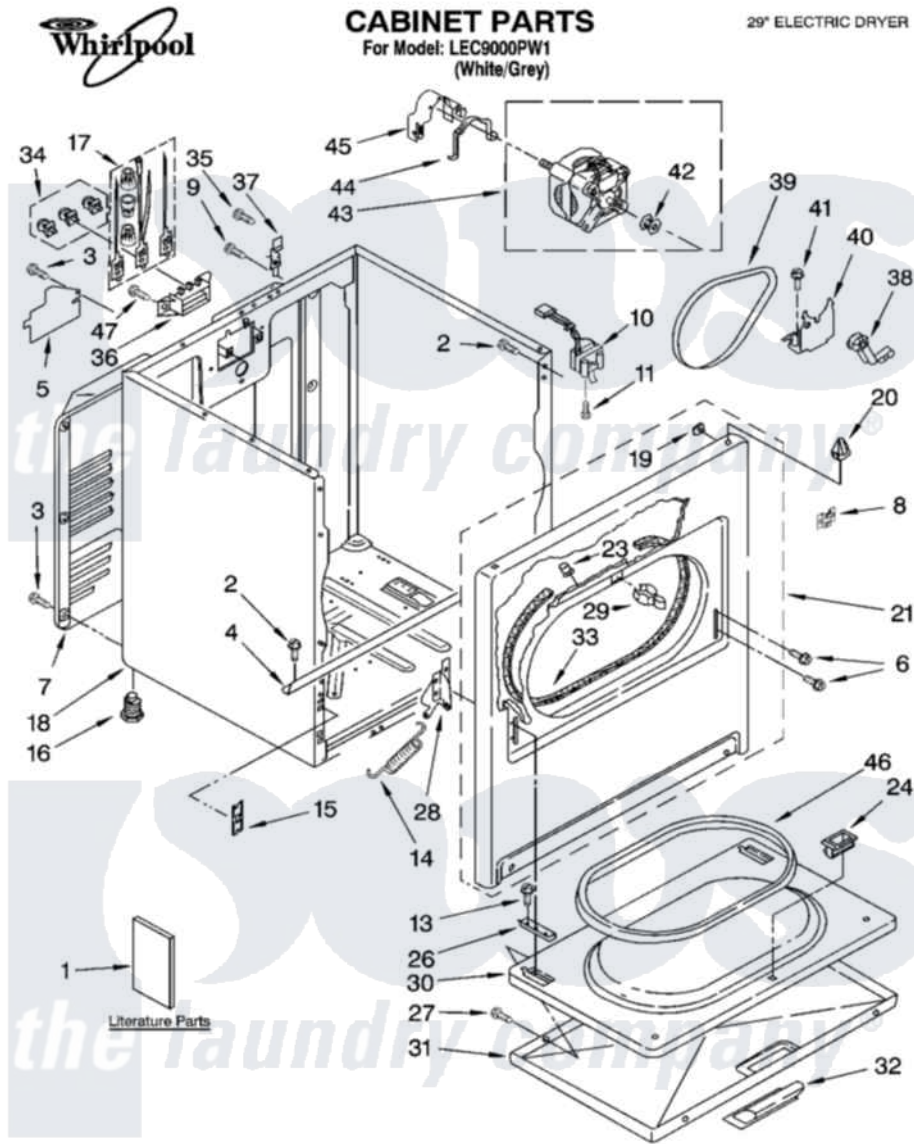

Whirlpool LEC9000PW1 01 - CABINET PARTS

Whirlpool Residential Whirlpool LEC9000PW1 Dryer Parts Parts Diagram 01 - CABINET PARTS
Click on the part number to view part

Item	Original Part Number	Replaced By	Status	Part Description
1	8577188		Not Available	Instructions, Installation
"	8533770		Not Available	Sheet, Cycle Feature
"	8578370		Not Available	Use & Care Guide
"	3979703		Not Available	Wiring Diagram
"	N/A		Not Available	Following May Be Purchased DO-IT-YOURSELF REPAIR MANUALS
"	677818		Not Available	Manual, Do-It- Yourself Repair (Dryer)
2	343641	681414		Screw, 10AB X 1/2
3	693995			Screw, Hex Head
4	8541400			Bracket, Cabinet
5	3396795			Cover, Terminal Block
6	342043	486146		Screw
7	3396805	280043		Panel-Rear
8	8546676	W10041960		Spring, Door
9	359625	487240		Screw, For Mtg. Service Capacitor

10	3406107		Door Switch Assembly
11	697773	3395530	Screw
13	3357011	308685	Side Trim)
14	8541401	W10041960	Spring, Door
15	3394083		Clip, Front Panel
16	3392100	49621	Feet-Leveling
"	279810		Foot-Optional
17	279318		Terminal Tinned And Brass Panel
18	8530603	8533643	Cabinet
19	98234		Clip, U-Bend
20	690363	18776	Lock, Front Top
21	695620	279443	Panel
23	685203	279220	Clip
24	3389441		Door Catch Assembly
26	337189		Clip, Hinge
27	694091		Trim, Side Right Hand
28	8066056		Hinge, Door
"	8066057		Hinge, Door
29	696144	279570	Latch
30	695737		Door, Rear
31	3393549		Door, Front
32	690270	348721	Handle
33	3406129		Seal And Bearing Assembly
34	279393		Terminal Block Screw Kit
35	697776	4331106	Screw, No.10-32 X 7/16
36	3397659		Block, Terminal
37	238088	8066217	Hinge, Top
38	691366		Idler And Pulley Assembly
39	8066065	341241	Belt
40	348780		Base, Motor
41	3400500		Bolt, 3405245 5/16-18 X 3/4
42	3394341	W10299847	Pulley-Motor
43	8066206	279827	Motor-Drve
44	660658		Clamp, Motor Mounting 343481 685441
45	3404162		Clamp, Motor
46	3390731		Seal, Door
47	3393008	308685	Side Trim)