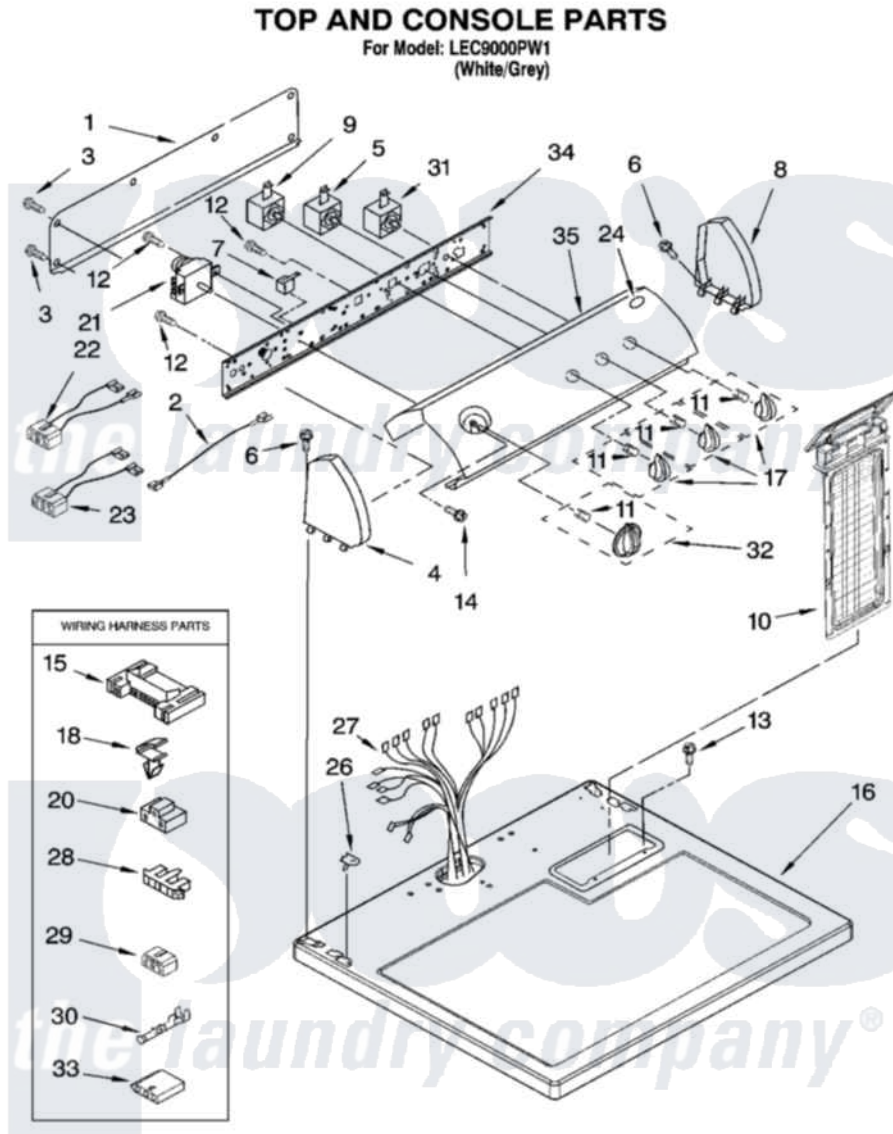

Whirlpool LEC9000PW1 02 - TOP AND CONSOLE PARTS

Whirlpool [Residential Whirlpool LEC9000PW1 Dryer Parts](#) Parts Diagram 02 - TOP AND CONSOLE PARTS
Click on the part number to view part

Item	Original Part Number	Replaced By	Status	Part Description
1	8274261			Do-It-Yourself Repair Manuals
2	3401684			Jumper, Wire
3	693995			Screw, Hex Head
4	8271365	279962		Endcap
5	3405156			Switch, Rotary
6	388326			Screw, 8-18 X 1.25
7	694419			Mini-Buzzer
8	8271359	279962		Endcap
9	3399639			Switch, Rotary Temperature
10	8557857			Screen, Lint
11	8536939			Clip, Knob
12	8533971	90767		Screw, 8A X 3/8 HeX Washer Head Tapping
13	688983	487240		Screw, For Mtg. Service Capacitor
14	8533951	3400859		Screw, Grounding
15	3395683			Receptacle, Multi-Terminal

16	8557930	8563985	Top
17	8544937		Knob, Control
18	3394427		Clip-Harness
20	3401144		Connector
21	3979618		Timer Assembly
22	3397695		Wire, Jumper
23	3396029	8539893	Wire, Jumper
24	3400985		Medallion
26	357213		Nut, Push-In
27	8299873	8576503	Harness, Wiring
28	3397269		Connector, Timer
29	3347243		Block, Disconnect
30	94614		Terminal
31	3398095		Switch, Push-To-Start
32	8544957		Timer Knob Assembly
33	3936144		Do-It-Yourself Repair Manuals
34	8544895		Bracket, Control
35	8557475		Panel, Control