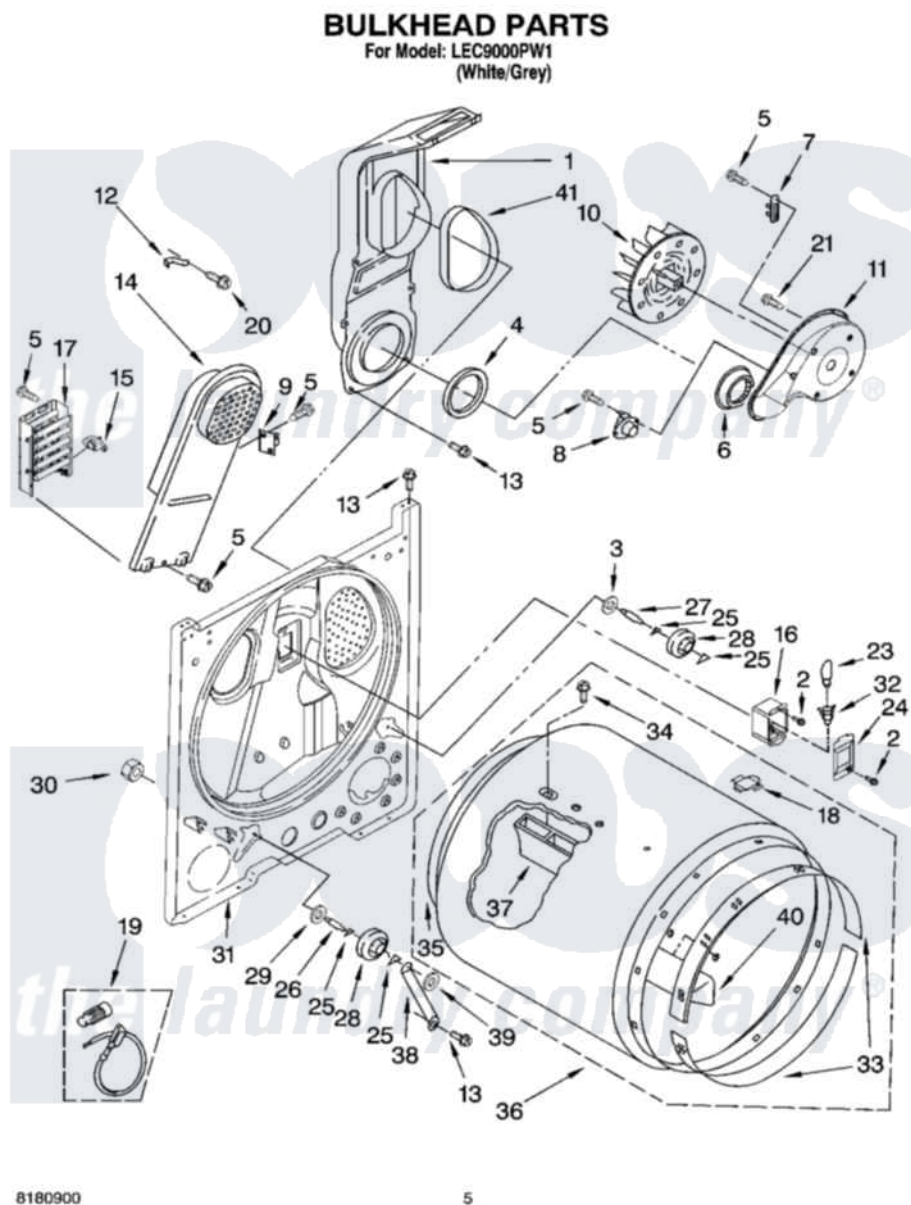

Whirlpool LEC9000PW1 03 - BULKHEAD PARTS, OPTIONAL PARTS (NOT INCLUDED)

Whirlpool [Residential Whirlpool LEC9000PW1 Dryer Parts](#) Parts Diagram 03 - BULKHEAD PARTS, OPTIONAL PARTS (NOT INCLUDED)

[Click on the part number to view part](#)

Item	Original Part Number	Replaced By	Status	Part Description
1	348368			Lint Chute Assembly
2	487909	488729		Screw
3	3388703			Washer, Support
4	347139			Seal, Lint Chute
5	90767			Screw, 8A X 3/8 HeX Washer Head Tapping
6	696302			Shield, Exhaust
7	3392519			Thermal Limiter
8	3387134			Thermostat, Internal-Bias
9	3977393	279816		Cutoff-Tml
10	694089			Wheel, Blower
11	8577230			Housing, Blower
12	3398161			CLIP
13	343641	681414		Screw, 10AB X 1/2
14	8541818			Box, Heater

15	3977767		Thermostat, High Limit 250 F
16	3977373		Bracket, Drum Light
17	8565582	279838	Element
18	8066086		Plug, Drum Hole
19	279457		Wire Kit, Terminal
20	489463		Screw, 8-18 X 1/16
21	3390647	488729	Screw
23	3406124	22002263	Lamp
24	3402841	8532165	Lens, Drum Light
25	690997		Washer, Thrust
26	3399506	W10359270	Shaft, Drum Roller Threads
27	3399507	W10359269	Shaft, Drum Roller Threads
28	3397590	349241T	Support
29	348197		Washer, Support
30	3359452		Nut, Lock
31	3403413		Bulkhead
32	3403634	W10136369	Socket, Drum Light Assembly
33	692526	279441	BeaRng-Rng
34	97787	W10109200	Screw, Baffle Mounting
35	3406130	279857	Seal
36	695587		Drum Assembly
37	692490		Baffle, Drum
38	3976434		Bracket, Support Shaft
39	90296		Nut, Push On
40	3403636		Baffle, Drum
41	339956		Seal, Air Duct To Bulkhead
	N/A		Not Available
			ACCESSORY PARTS
"	279948	4392065	Kit, Dryer Repair
"	3406839		Dry Rack Assembly
"	8522199		Accessory Parts
"	72017		Paint, Touch-Up
"	350930		Paint, Pressurized Spray B
"	350938		Paint, Pressurized Spray B
"	799344		Paint, Touch-Up)